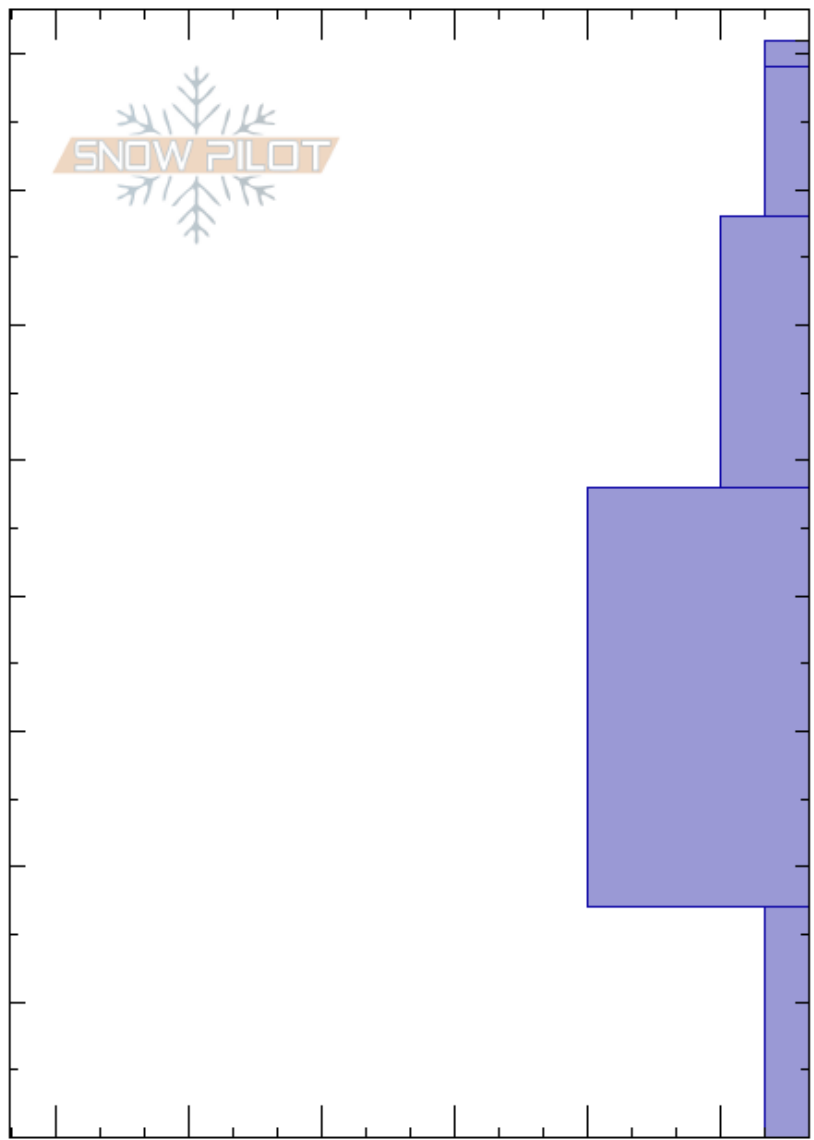

Fletchers Bowl
 Bear River Range
 UT
 Elevation: 8200 ft
 Aspect: E
 Specifics:

Nichole Dye
 12/10/2023 - 12:31pm
 Co-ord:
 Slope Angle: 26°
 Wind Loading: previous

Stability: Fair
 Air Temperature: 28°F
 Sky Cover: OVC
 Precipitation: NO
 Wind: SW Moderate

HS:81
 Layer Notes:
 81-79cm: NSF beginning on surface
 17-0cm: damp
 17-0cm: Problematic layer

Elevation (ft)	Crystal		Moisture	ρ kg/m ³	Stability tests & Layer comments
	Form	Size			
81	☐				81-79cm: NSF beginning on surface
79	☐				
73	•				
58	•				
33	•				
8	⊖				17-0cm: damp
0					ECTX