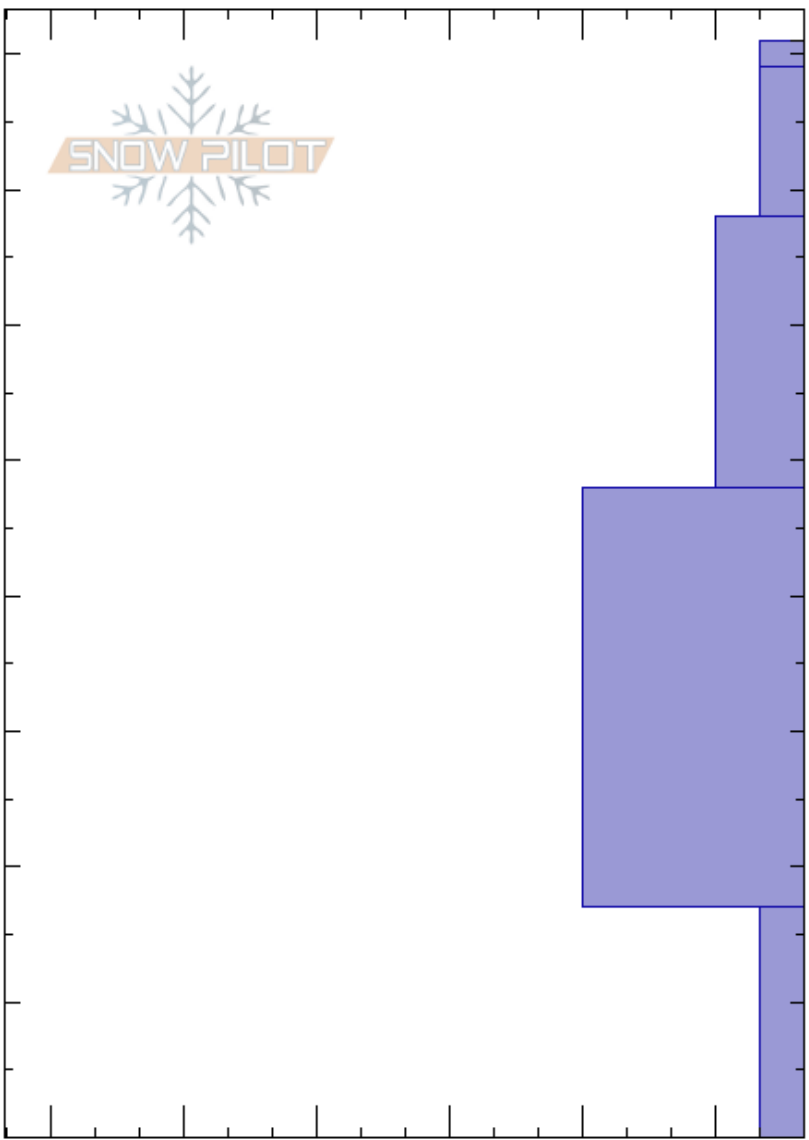

Fletchers Bowl
 Bear River Range
 UT
Elevation: 8200 ft
Aspect: E
Specifics:

Nichole Dye
 12/10/2023 - 12:31pm
Co-ord:
Slope Angle: 26°
Wind Loading: previous

Stability: Fair **HS:** 81
Air Temperature: 28°F
Sky Cover: OVC
Precipitation: NO
Wind: SW Moderate

Layer Notes:
 81-79cm: NSF beginning on surface
 17-0cm: damp
 17-0cm: Problematic layer

Elevation (ft)	Crystal		Moisture	ρ kg/m ³	Stability tests & Layer comments
	Form	Size			
81	☐				81-79cm: NSF beginning on surface
79	☐				
73	•				
58					
58	•				
33					
33	•				
8	⊖				17-0cm: damp
0					ECTX