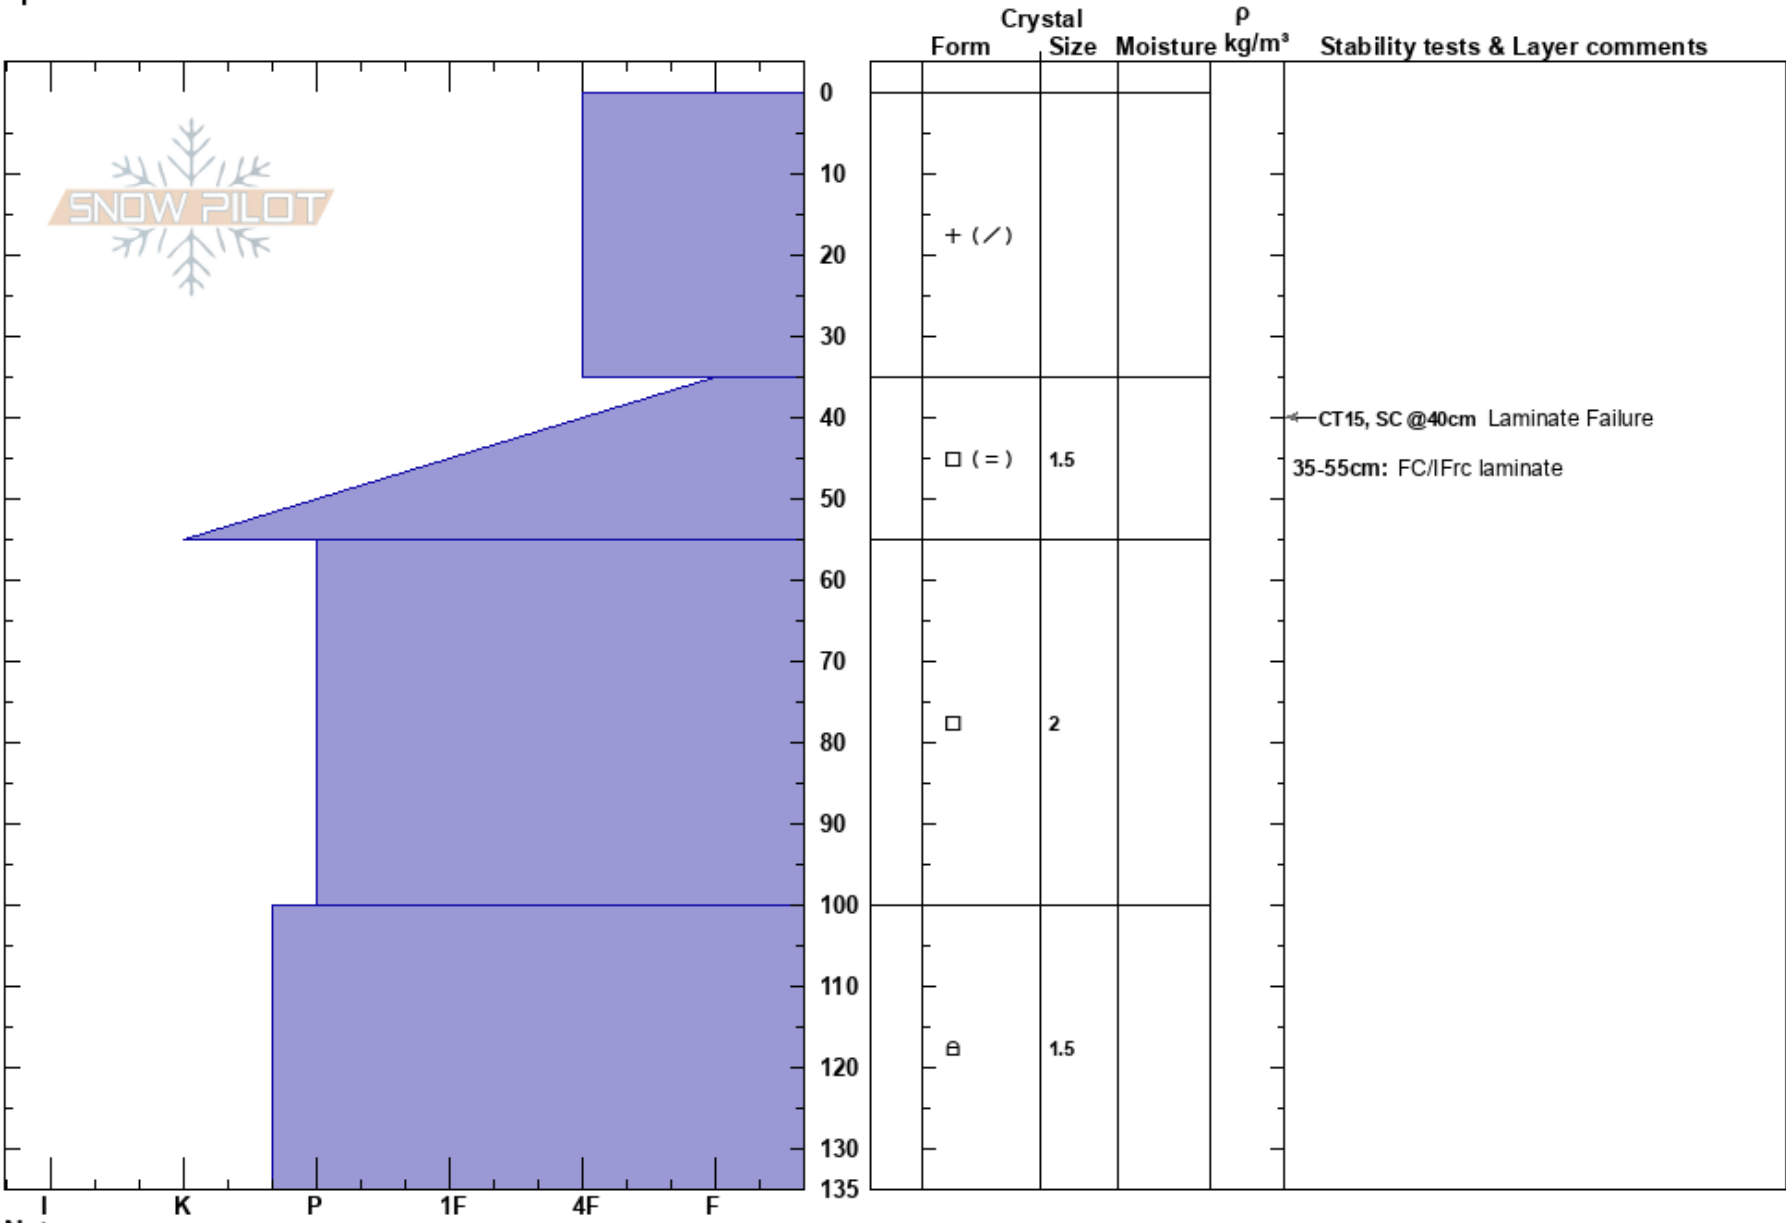

Unbelievable
 Monashee
 BC
 Elevation: 2150 m
 Aspect: W
 Specifics:

Trevor Gavura
 12/12/2023 - 09:45
 Co-ord:
 Slope Angle: 34°
 Wind Loading:

Stability: **HS: 135**
 Air Temperature: -2°C **PS: 20**
 Sky Cover: CLR
 Precipitation: NO
 Wind: Calm
Layer Notes:
 35-55cm: FC/IFrc laminate
 35-55cm: Problematic layer