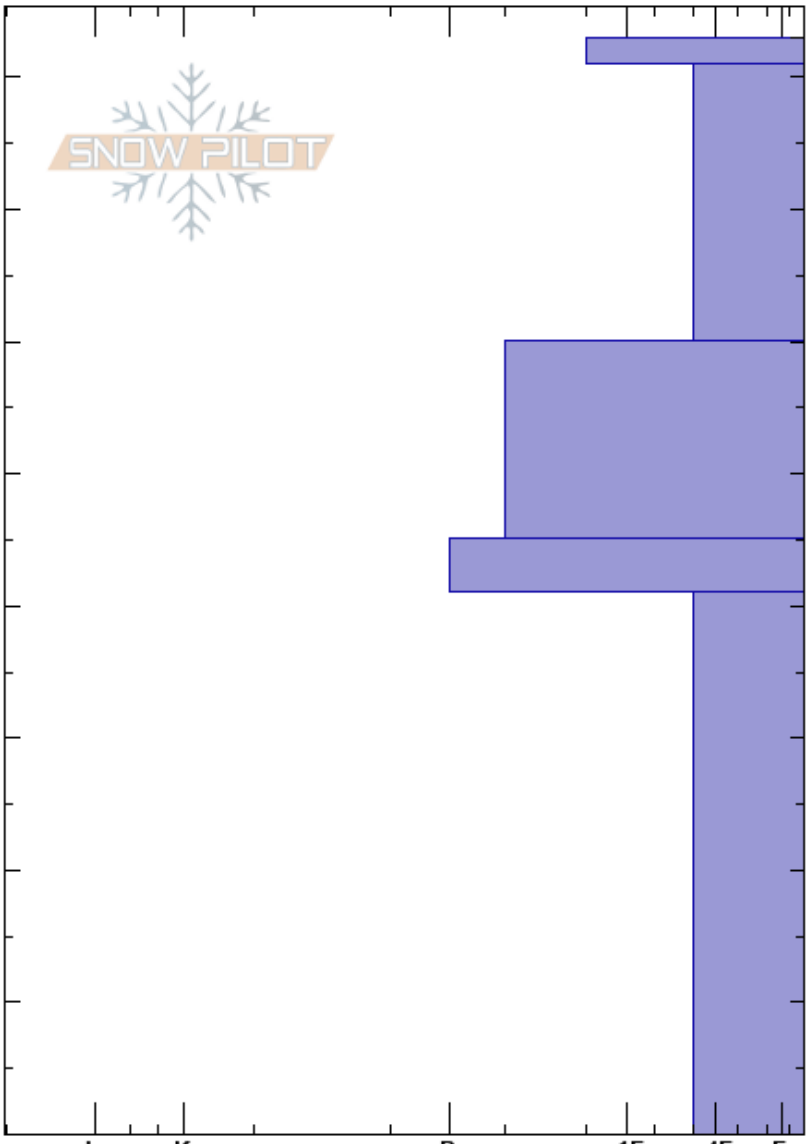

arch rock high
 Madison Range-N
 MT
Elevation:
Aspect:
Specifics:

tucker cunningham
 10/12/2023 - 3:00pm
Co-ord:
Slope Angle:
Wind Loading:

Stability:
Air Temperature:
Sky Cover:
Precipitation:
Wind:

Layer Notes:

Form	Crystal		ρ kg/m ³	Stability tests & Layer comments
	Size	Moisture		
/				
/ (+)				
•				
⊖				← ECTN21 @45cm
□	1.5			

Notes: