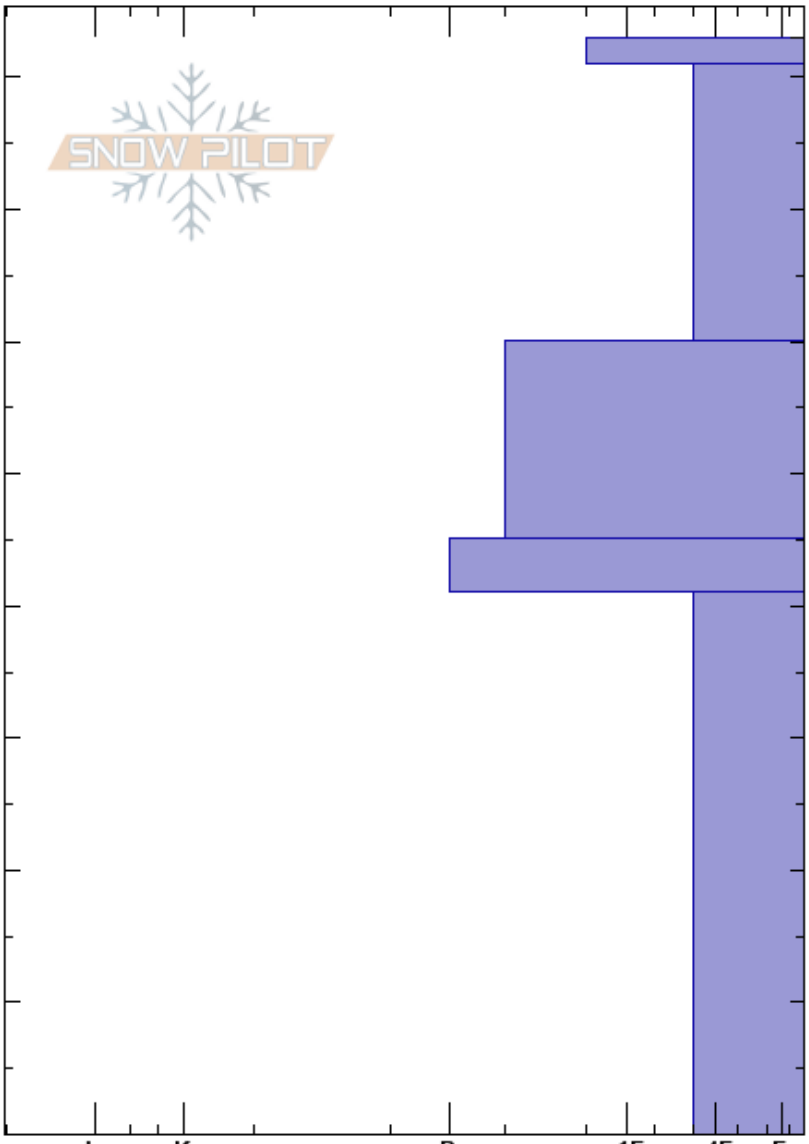

arch rock high
 Madison Range-N
 MT
Elevation:
Aspect:
Specifics:

tucker cunningham
 10/12/2023 - 3:00pm
Co-ord:
Slope Angle:
Wind Loading:

Stability:
Air Temperature:
Sky Cover:
Precipitation:
Wind:

Layer Notes:

Crystal Form	Crystal Size	Moisture	ρ kg/m ³	Stability tests & Layer comments
/				
/ (+)				
•				
⊖				← ECTN21 @45cm
□	1.5			

Notes: