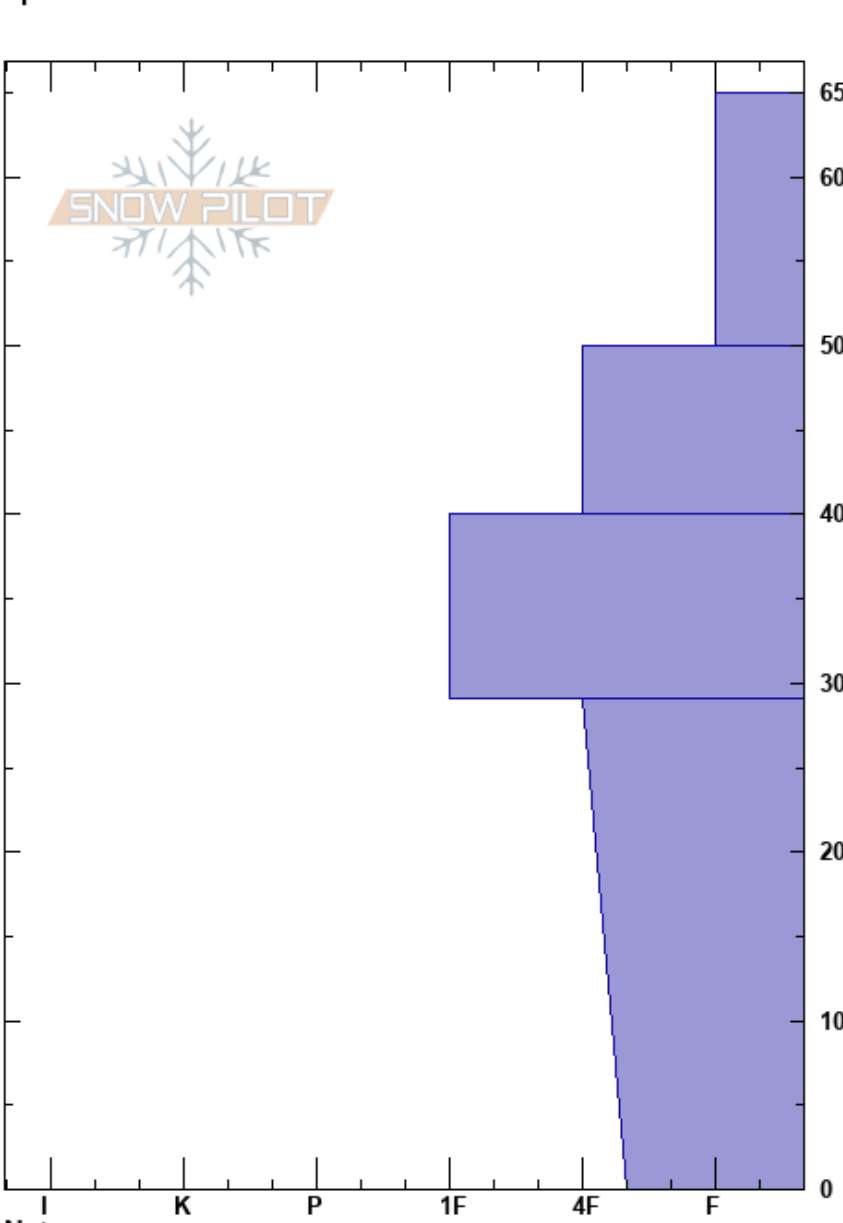

Dolomite Shoulder  
 Banff, Yoho and Kootenay  
 AB  
 Elevation: 2280 m  
 Aspect: S  
 Specifics:

Banff Visitor Safety  
 12/12/2023 - 11:50  
 Co-ord: 51.65273N, -116.34251W  
 Slope Angle: 15°  
 Wind Loading: no

Stability: **HS: 65**  
 Air Temperature: -7°C **PF: 60**  
 Sky Cover: FEW **PS: 30**  
 Precipitation: NO  
 Wind: Calm  
 Layer Notes: 29-0cm: Problematic layer

Height (m)	Crystal		Moisture	$\rho$ kg/m <sup>3</sup>	Stability tests & Layer comments
	Form	Size			
65					
60	/	1-2			
50	/	1			
40	⊖				
30					
20					
10	□ (^)	3 (4.5)			← CT13, SC @15cm x2
0					