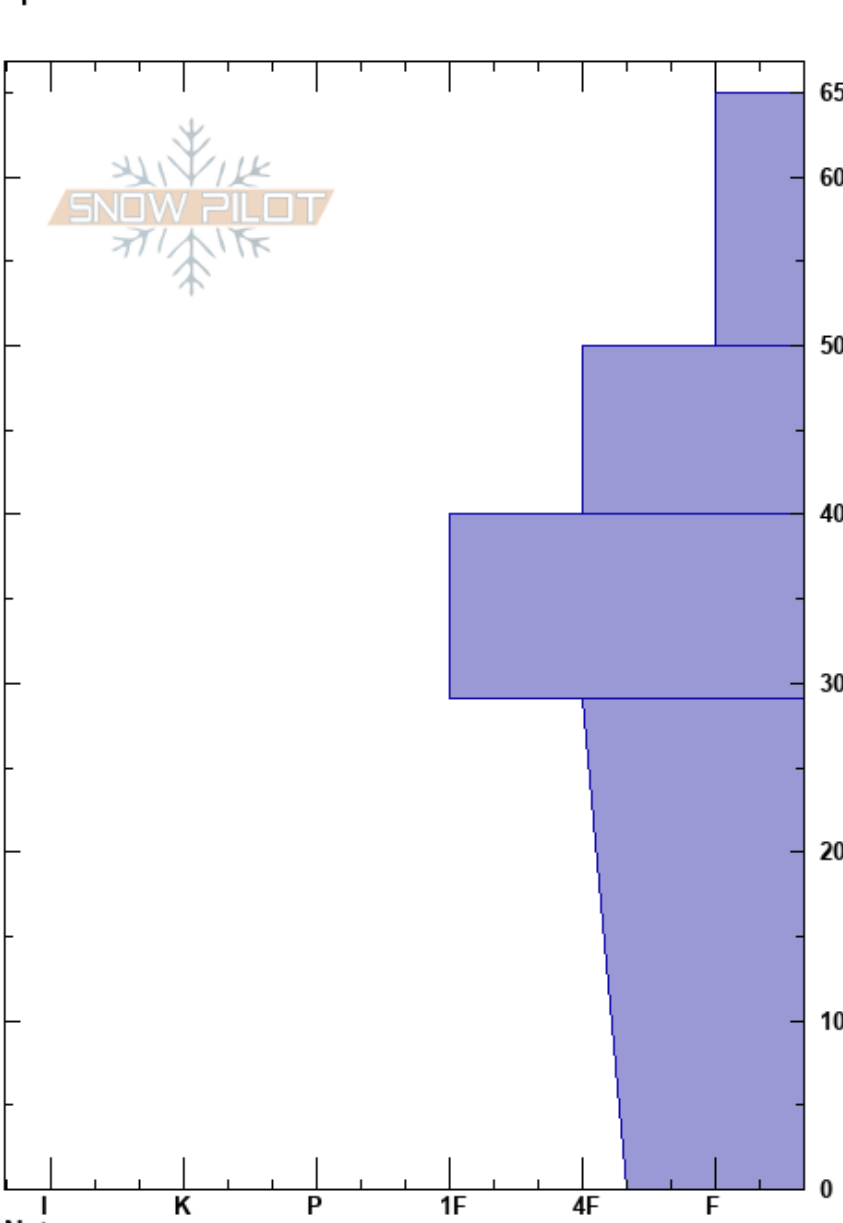

Dolomite Shoulder
 Banff, Yoho and Kootenay
 AB
 Elevation: 2280 m
 Aspect: S
 Specifics:

Banff Visitor Safety
 12/12/2023 - 11:50
 Co-ord: 51.65273N, -116.34251W
 Slope Angle: 15°
 Wind Loading: no

Stability: **HS: 65**
 Air Temperature: -7°C **PF: 60**
 Sky Cover: FEW **PS: 30**
 Precipitation: NO
 Wind: Calm
 Layer Notes: 29-0cm: Problematic layer

Height (m)	Crystal		Moisture	ρ kg/m ³	Stability tests & Layer comments
	Form	Size			
65					
60	/	1-2			
50	/	1			
40	⊖				
30					
20	□ (^)	3 (4.5)			← CT13, SC @15cm x2
10					
0					

Notes: