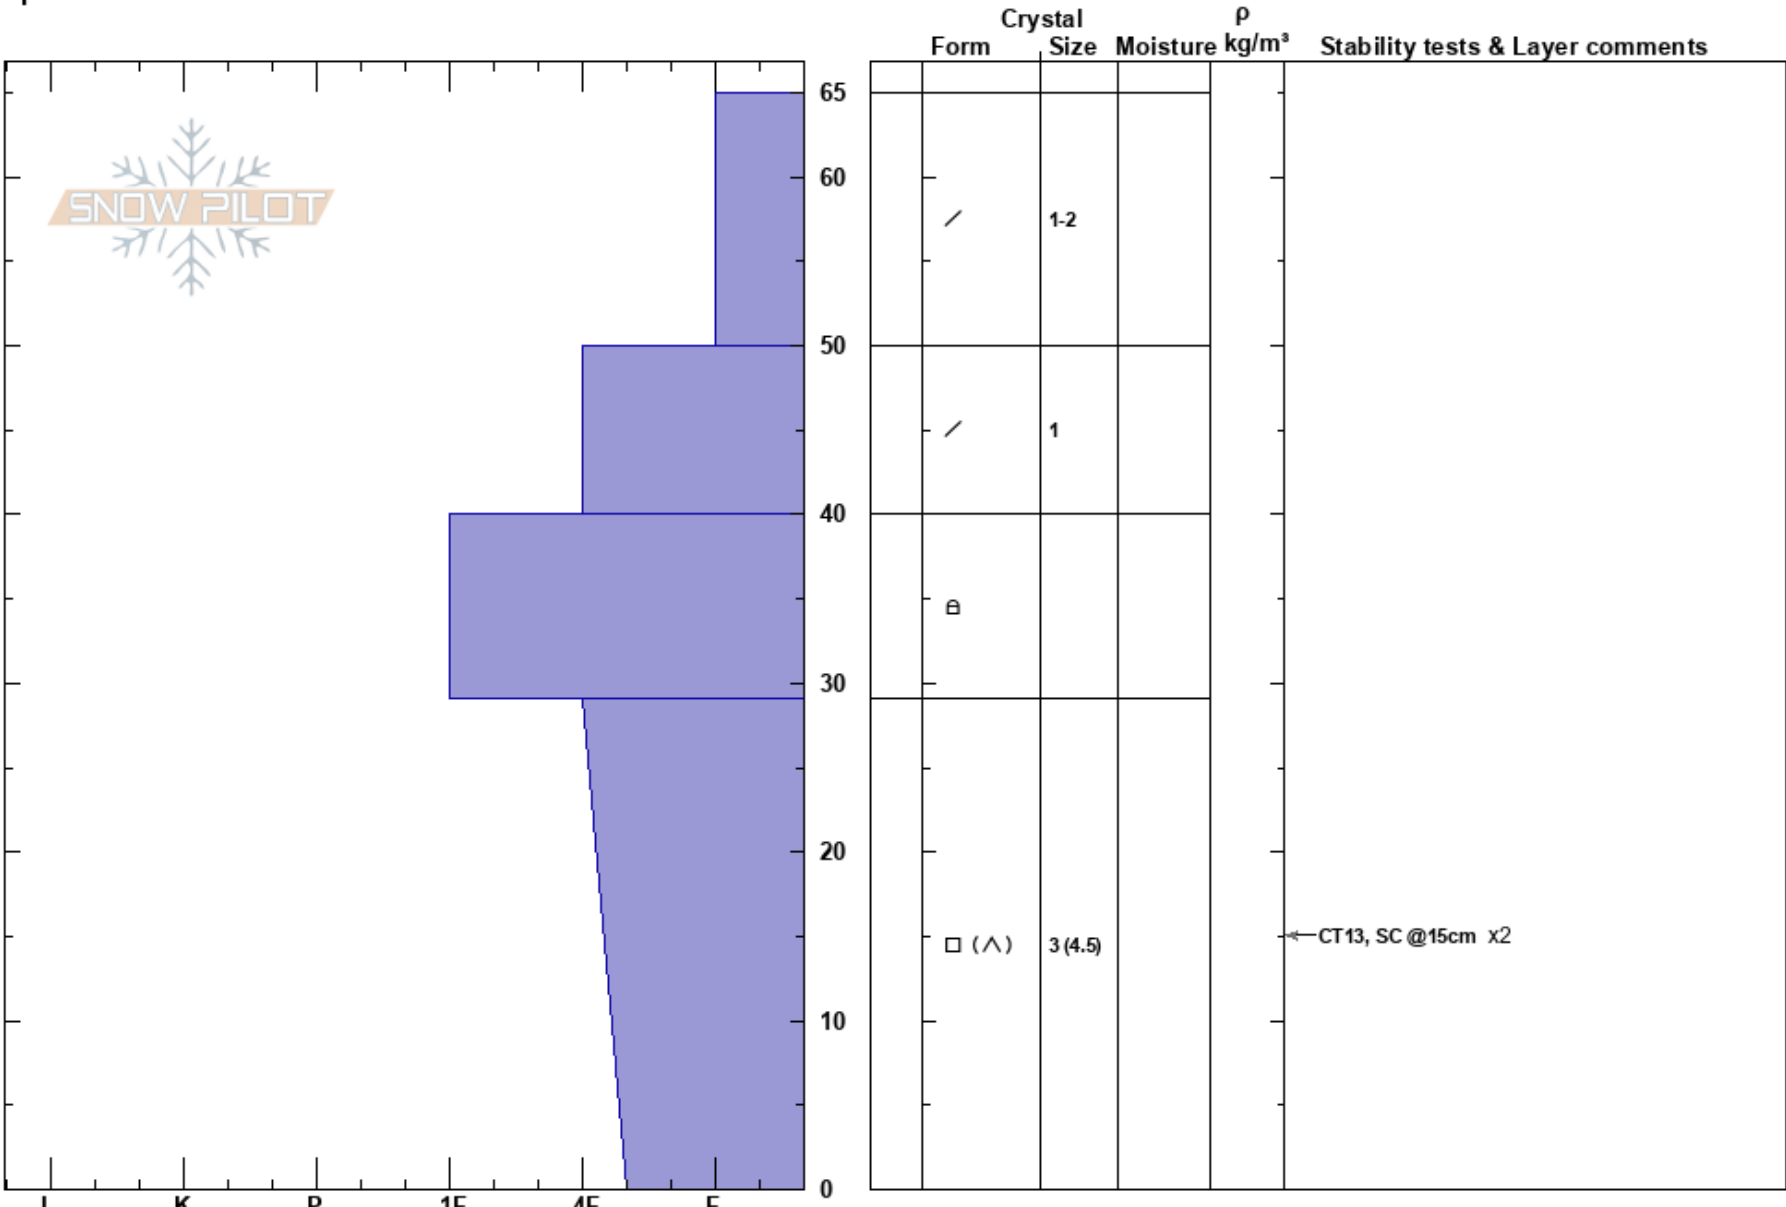

Dolomite Shoulder  
 Banff, Yoho and Kootenay  
 AB  
 Elevation: 2280 m  
 Aspect: S  
 Specifics:

Banff Visitor Safety  
 12/12/2023 - 11:50  
 Co-ord: 51.65273N, -116.34251W  
 Slope Angle: 15°  
 Wind Loading: no

Stability: **HS: 65**  
 Air Temperature: -7°C **PF: 60**  
 Sky Cover: FEW **PS: 30**  
 Precipitation: NO  
 Wind: Calm  
 Layer Notes: 29-0cm: Problematic layer

Notes: