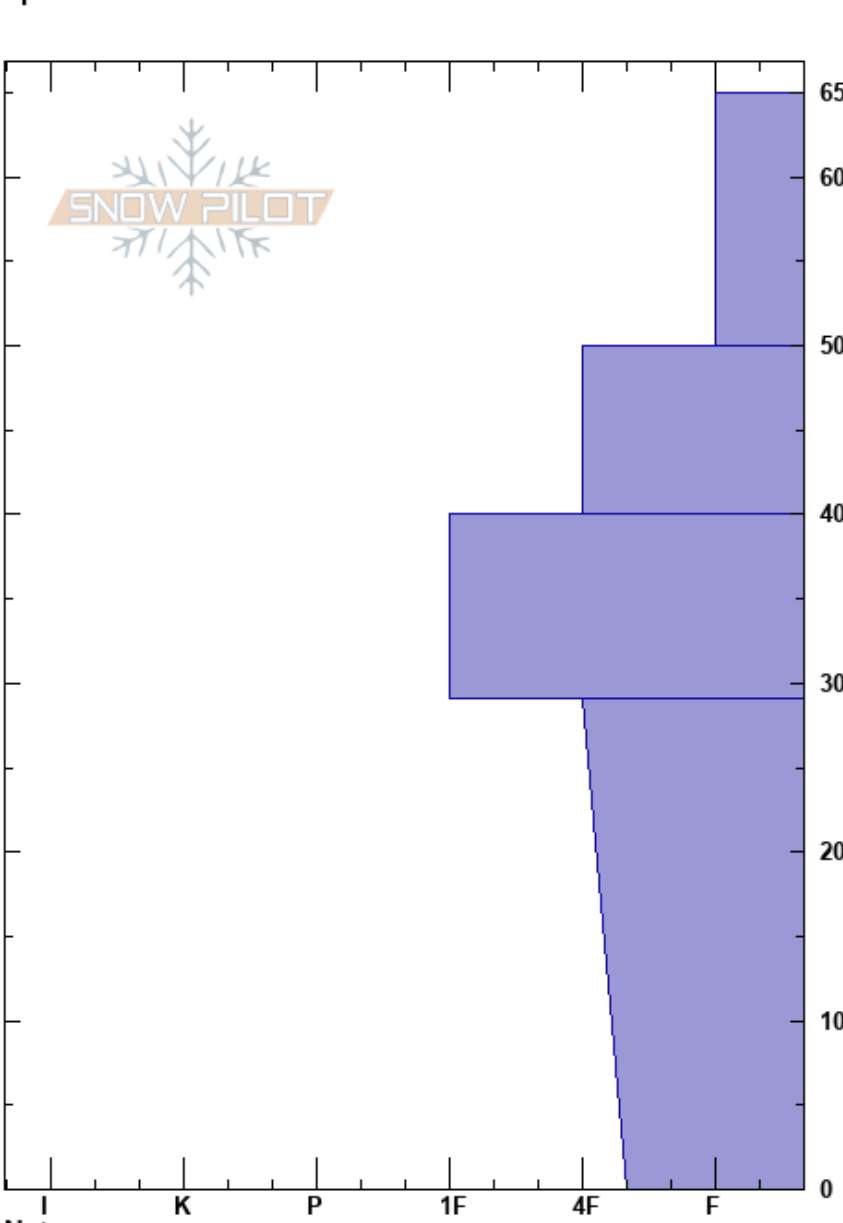

Dolomite Shoulder
 Banff, Yoho and Kootenay
 AB
 Elevation: 2280 m
 Aspect: S
 Specifics:

Banff Visitor Safety
 12/12/2023 - 11:50
 Co-ord: 51.65273N, -116.34251W
 Slope Angle: 15°
 Wind Loading: no

Stability: **HS: 65**
 Air Temperature: -7°C **PF: 60**
 Sky Cover: FEW **PS: 30**
 Precipitation: NO
 Wind: Calm
 Layer Notes: 29-0cm: Problematic layer

Height (m)	Crystal		Moisture	ρ kg/m ³	Stability tests & Layer comments
	Form	Size			
65					
60	/	1-2			
50	/	1			
40	⊖				
30					
20					
10	□ (^)	3 (4.5)			← CT13, SC @15cm x2
0					

Notes: