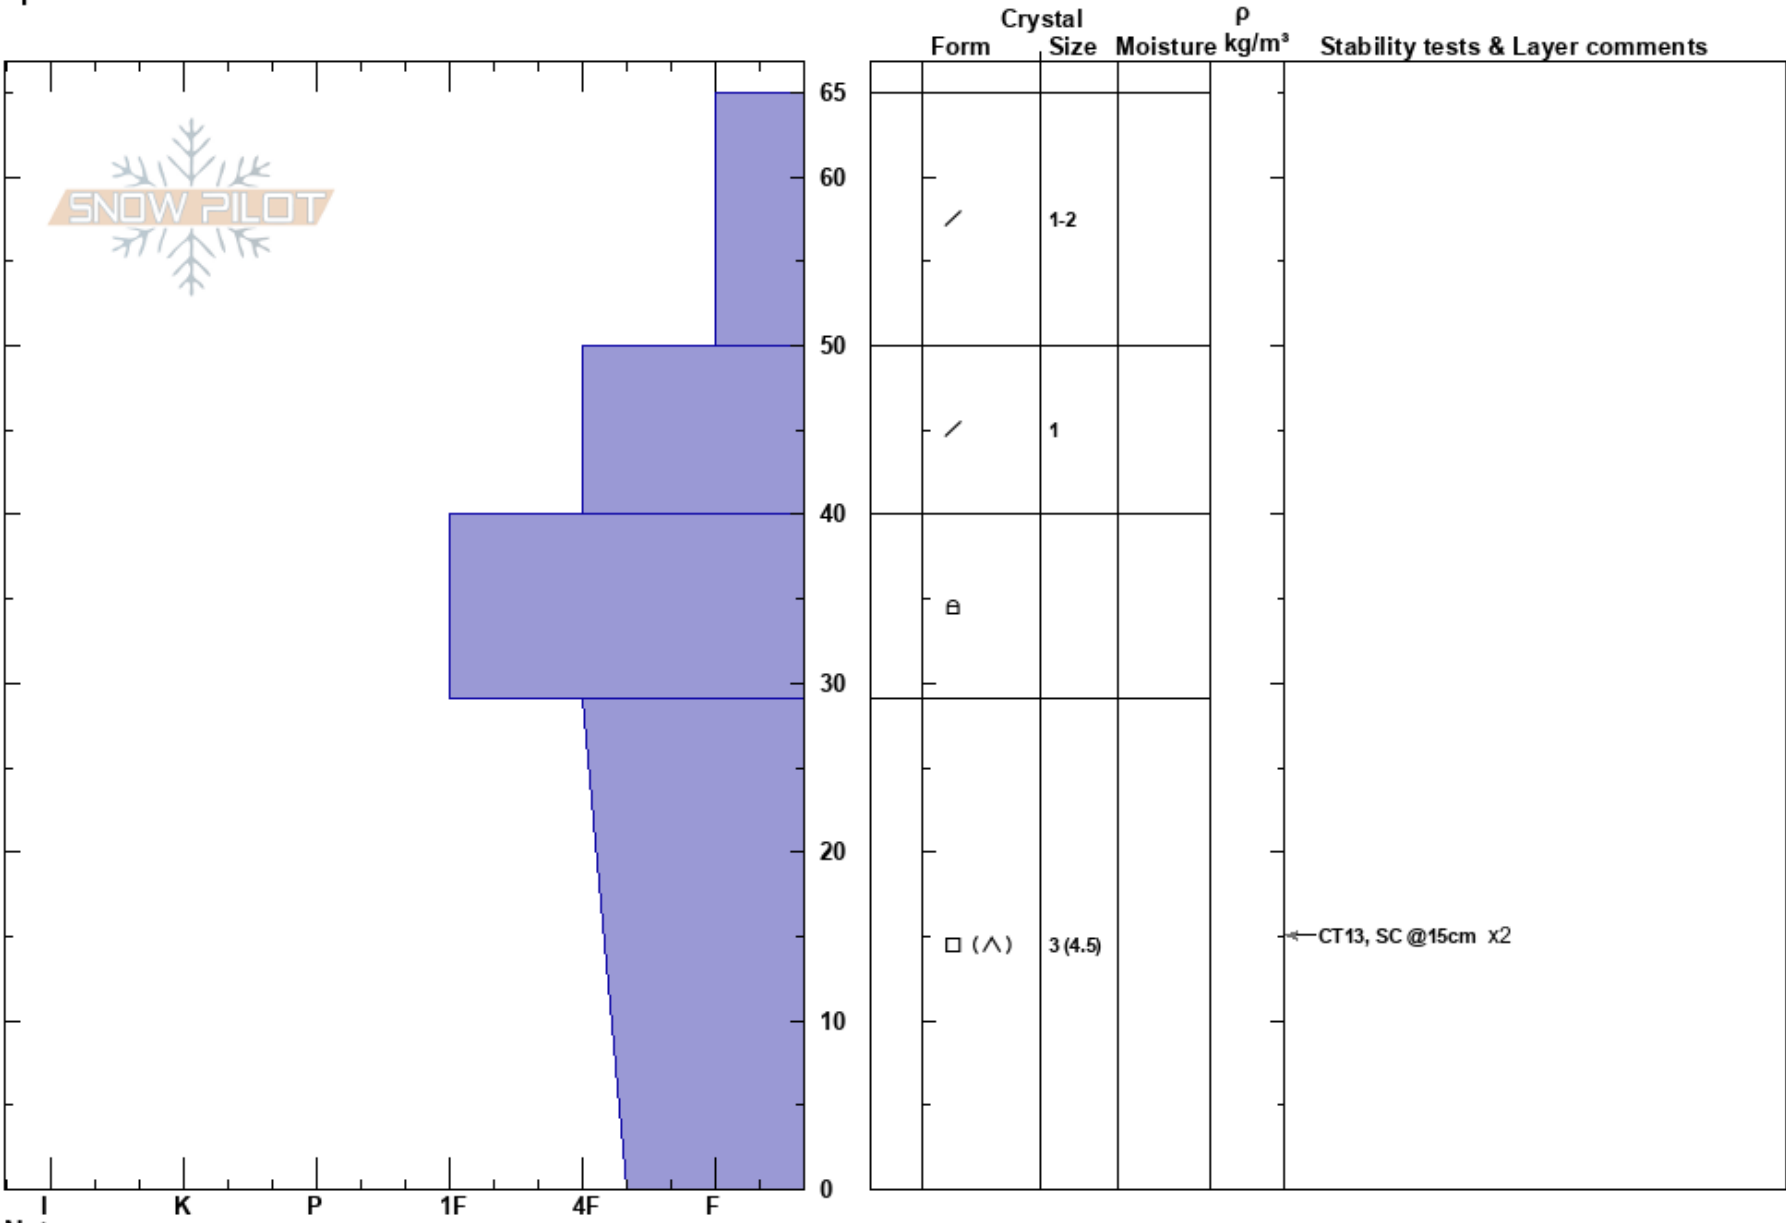

Dolomite Shoulder
 Banff, Yoho and Kootenay
 AB
 Elevation: 2280 m
 Aspect: S
 Specifics:

Banff Visitor Safety
 12/12/2023 - 11:50
 Co-ord: 51.65273N, -116.34251W
 Slope Angle: 15°
 Wind Loading: no

Stability: **HS: 65**
 Air Temperature: -7°C **PF: 60**
 Sky Cover: FEW **PS: 30**
 Precipitation: NO
 Wind: Calm
 Layer Notes: 29-0cm: Problematic layer