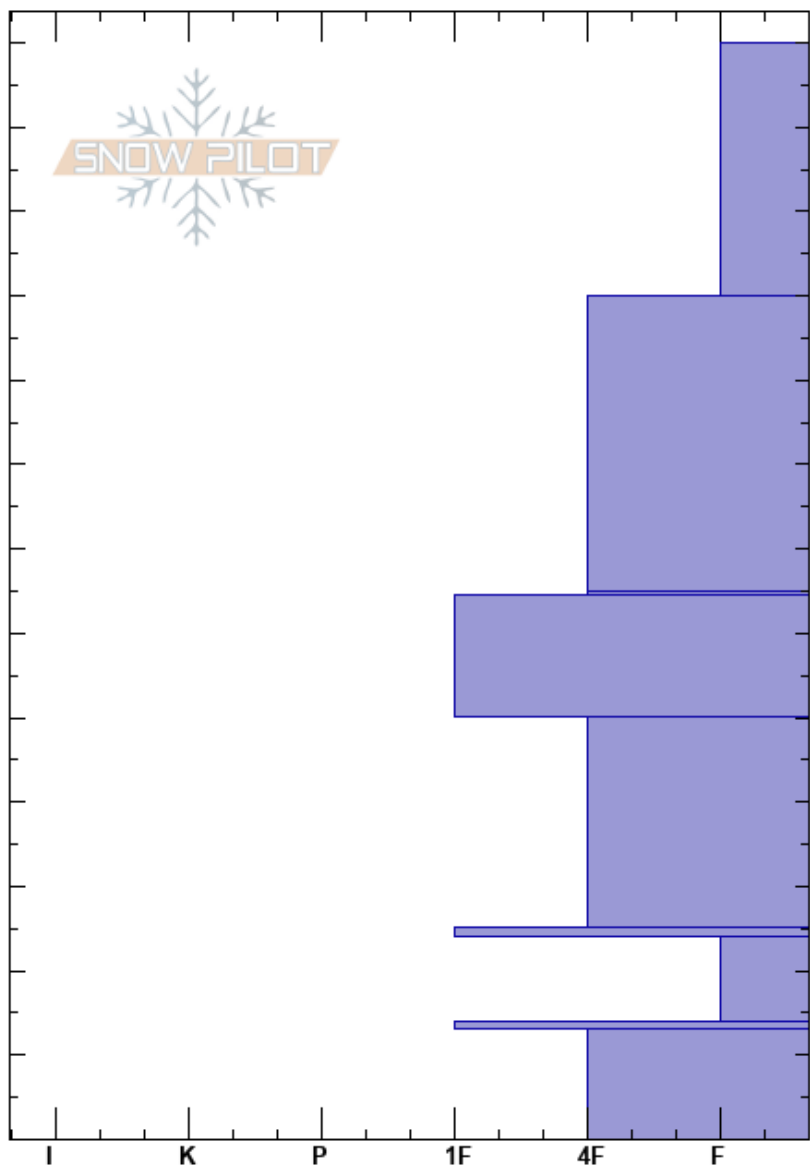

Martha Trees
 Wasatch Range
 UT
 Elevation: 9900 ft
 Aspect: 303°
 Specifics:

Trevor Katz
 12/12/2023 - 1:22pm
 Co-ord: 40.58341N, -111.58902W
 Slope Angle: 31°
 Wind Loading: no

Stability:
 Air Temperature:
 Sky Cover: FEW
 Precipitation: NO
 Wind: Calm

HS: 130
 25-24cm: Deteriorating
 14-13cm: Deteriorating

Crystal Form	Crystal Size	Moisture	ρ kg/m ³	Stability tests & Layer comments
/	1			
/	0.3-0.5			
•	0.3-0.5			
⊗	3-4			
•	0.3			
⊖	1			
⊗				25-24cm: Deteriorating
⊖	2			
⊗				14-13cm: Deteriorating
⊖	3			