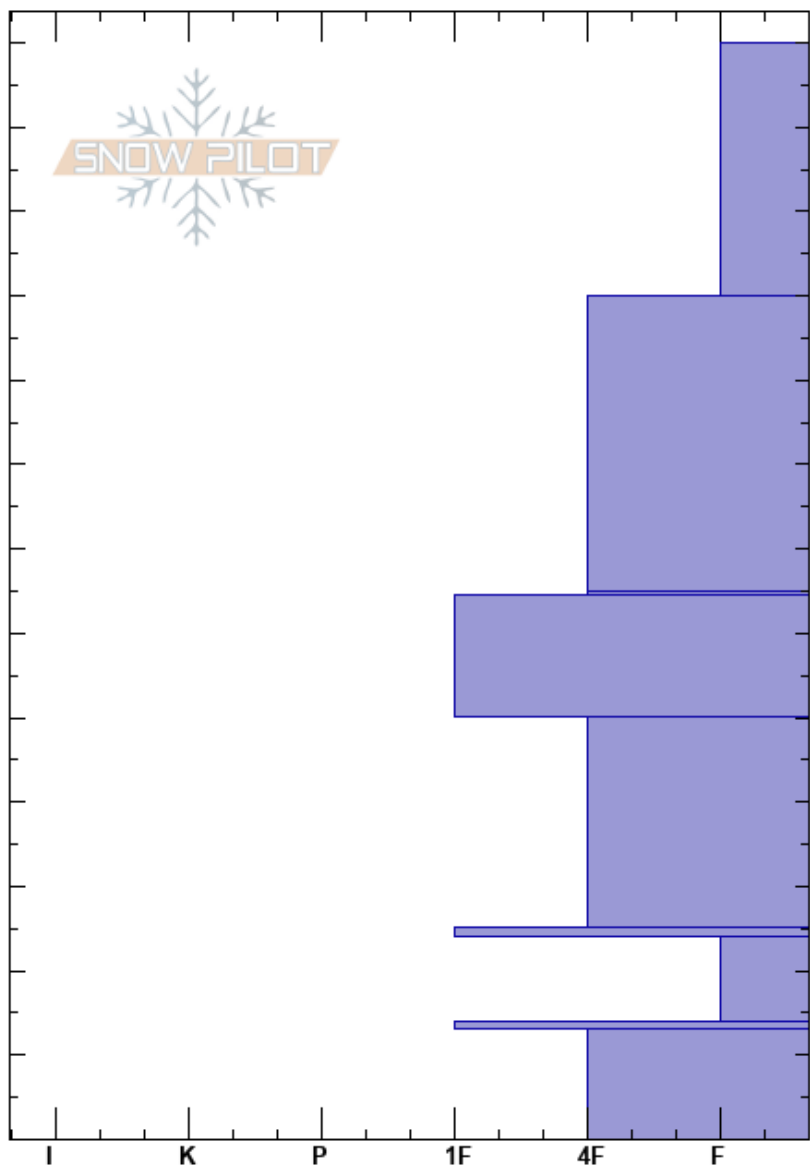

Martha Trees
 Wasatch Range
 UT
 Elevation: 9900 ft
 Aspect: 303°
 Specifics:

Trevor Katz
 12/12/2023 - 1:22pm
 Co-ord: 40.58341N, -111.58902W
 Slope Angle: 31°
 Wind Loading: no

Stability:
 Air Temperature:
 Sky Cover: FEW
 Precipitation: NO
 Wind: Calm

HS: 130
 25-24cm: Deteriorating
 14-13cm: Deteriorating

Height (cm)	Crystal		Moisture	ρ kg/m ³	Stability tests & Layer comments
	Form	Size			
130	/	1			
110-120	/	0.3-0.5			
80-100	•	0.3-0.5			
65-67	⊗	3-4			
55-57	•	0.3			
35-45	⊖	1			
25-27	⊙⊙				25-24cm: Deteriorating
20-22	⊖	2			
14-16	⊙⊙				14-13cm: Deteriorating
10-12	⊖	3			
0					ECTX