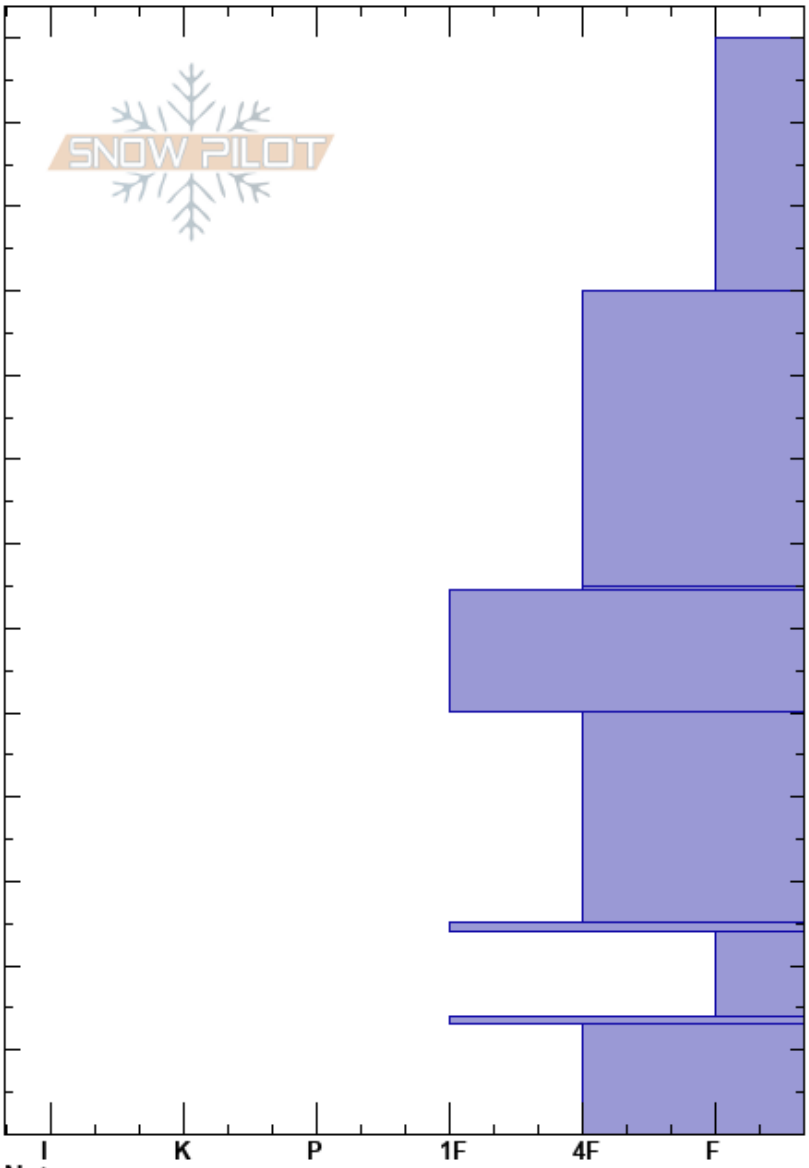

Martha Trees
 Wasatch Range
 UT
 Elevation: 9900 ft
 Aspect: 303°
 Specifics:

Trevor Katz
 12/12/2023 - 1:22pm
 Co-ord: 40.58341N, -111.58902W
 Slope Angle: 31°
 Wind Loading: no

Stability:
 Air Temperature:
 Sky Cover: FEW
 Precipitation: NO
 Wind: Calm

HS: 130
 25-24cm: Deteriorating
 14-13cm: Deteriorating

Height (cm)	Crystal		Moisture	ρ kg/m ³	Stability tests & Layer comments
	Form	Size			
130	/	1			
110-120	/	0.3-0.5			
80-85	•	0.3-0.5			
65-68	⊗	3-4			
55-58	•	0.3			
35-40	⊖	1			
25-24	⊙				25-24cm: Deteriorating
14-13	⊖	2			14-13cm: Deteriorating
10	⊙				
0-10	⊖	3			