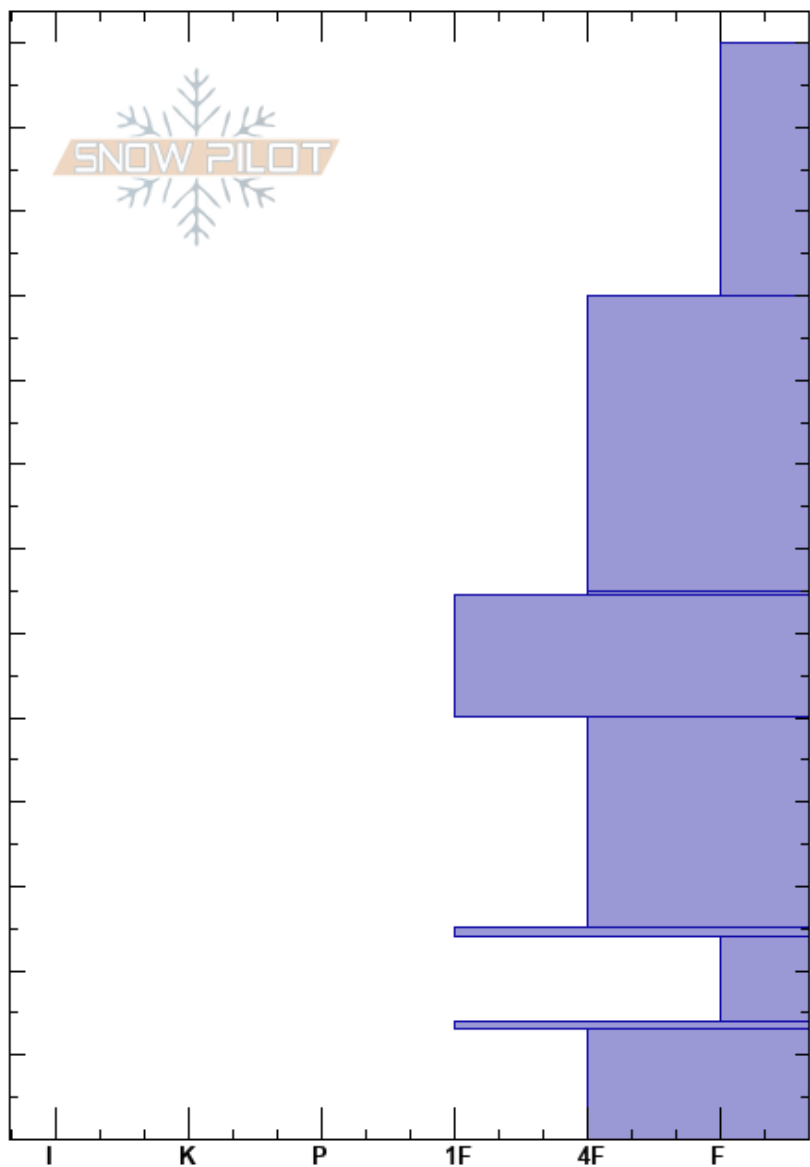

Martha Trees  
 Wasatch Range  
 UT  
 Elevation: 9900 ft  
 Aspect: 303°  
 Specifics:

Trevor Katz  
 12/12/2023 - 1:22pm  
 Co-ord: 40.58341N, -111.58902W  
 Slope Angle: 31°  
 Wind Loading: no

Stability:  
 Air Temperature:  
 Sky Cover: FEW  
 Precipitation: NO  
 Wind: Calm

HS: 130  
 25-24cm: Deteriorating  
 14-13cm: Deteriorating

Elevation (ft)	Crystal		Moisture	$\rho$ kg/m <sup>3</sup>	Stability tests & Layer comments
	Form	Size			
130	/	1			
110-120	/	0.3-0.5			
80-100	•	0.3-0.5			
65-70	⊗	3-4			
55-60	•	0.3			
35-45	⊖	1			
25-30	⊗				25-24cm: Deteriorating
20-25	⊖	2			
15-20	⊗				14-13cm: Deteriorating
10-15	⊖	3			
0					ECTX