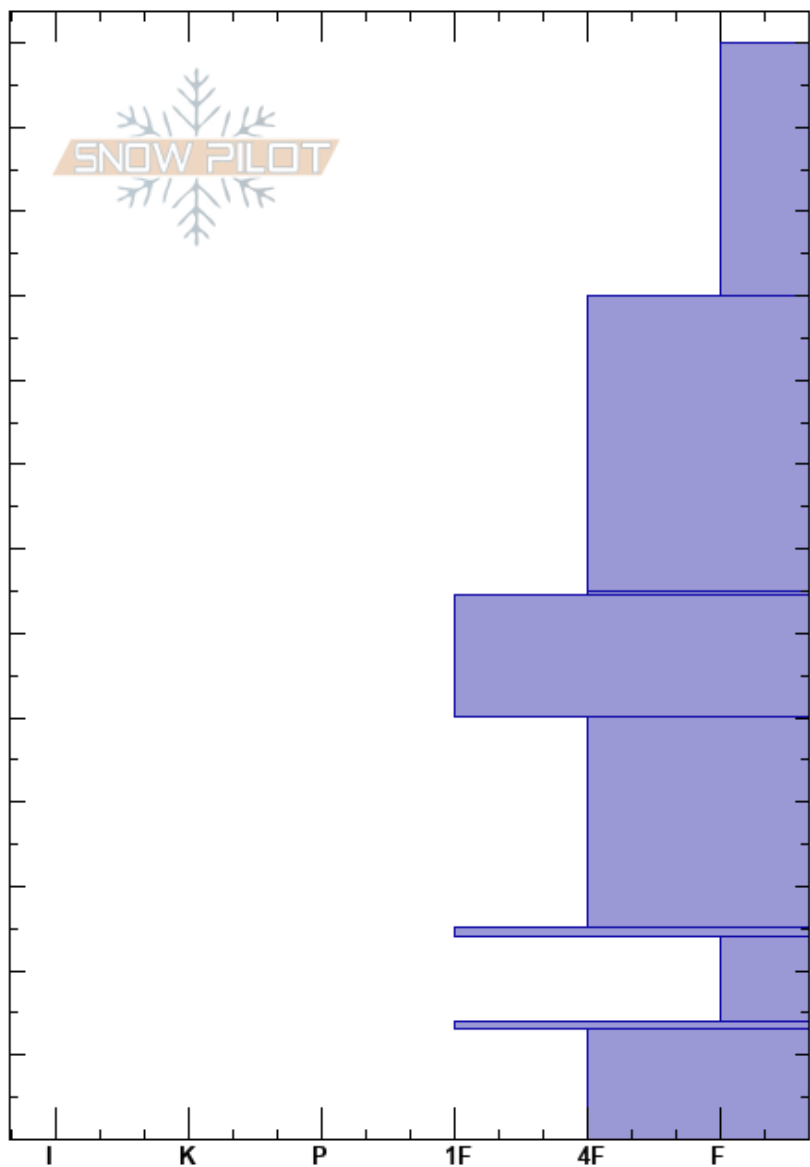

Martha Trees
 Wasatch Range
 UT
 Elevation: 9900 ft
 Aspect: 303°
 Specifics:

Trevor Katz
 12/12/2023 - 1:22pm
 Co-ord: 40.58341N, -111.58902W
 Slope Angle: 31°
 Wind Loading: no

Stability:
 Air Temperature:
 Sky Cover: FEW
 Precipitation: NO
 Wind: Calm

HS: 130
 25-24cm: Deteriorating
 14-13cm: Deteriorating

Height (cm)	Crystal		Moisture	ρ kg/m ³	Stability tests & Layer comments
	Form	Size			
130	/	1			
110-120	/	0.3-0.5			
80-100	•	0.3-0.5			
65-67	⊗	3-4			
55-57	•	0.3			
35-45	⊖	1			
25-27	⊙				25-24cm: Deteriorating
20-22	⊖	2			
14-16	⊙				14-13cm: Deteriorating
10-12	⊖	3			
0					ECTX