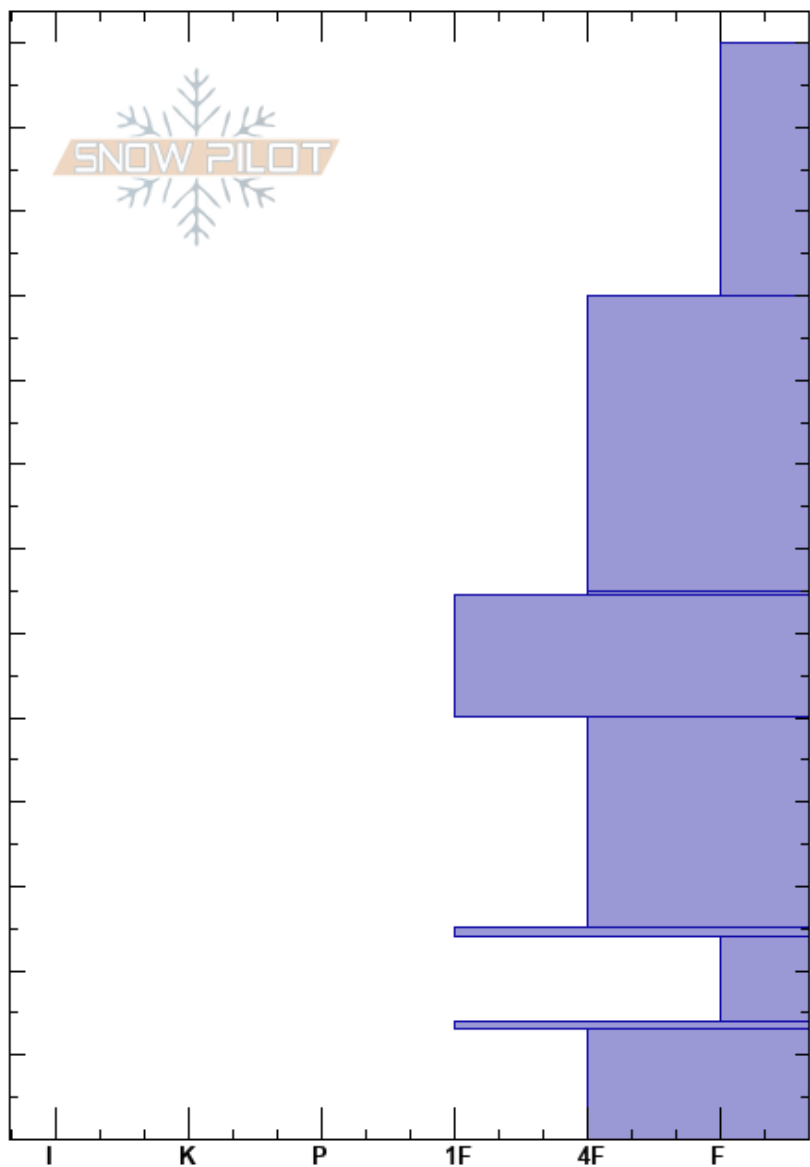

Martha Trees  
 Wasatch Range  
 UT  
 Elevation: 9900 ft  
 Aspect: 303°  
 Specifics:

Trevor Katz  
 12/12/2023 - 1:22pm  
 Co-ord: 40.58341N, -111.58902W  
 Slope Angle: 31°  
 Wind Loading: no

Stability:  
 Air Temperature:  
 Sky Cover: FEW  
 Precipitation: NO  
 Wind: Calm

HS: 130  
 25-24cm: Deteriorating  
 14-13cm: Deteriorating

Height (m)	Crystal		Moisture	$\rho$ kg/m <sup>3</sup>	Stability tests & Layer comments
	Form	Size			
130	/	1			
110-120	/	0.3-0.5			
80-100	•	0.3-0.5			
65-70	⊗	3-4			
55-60	•	0.3			
35-45	⊖	1			
25-28	⊗				25-24cm: Deteriorating
20-25	⊖	2			
14-17	⊗				14-13cm: Deteriorating
10-14	⊖	3			
0					ECTX