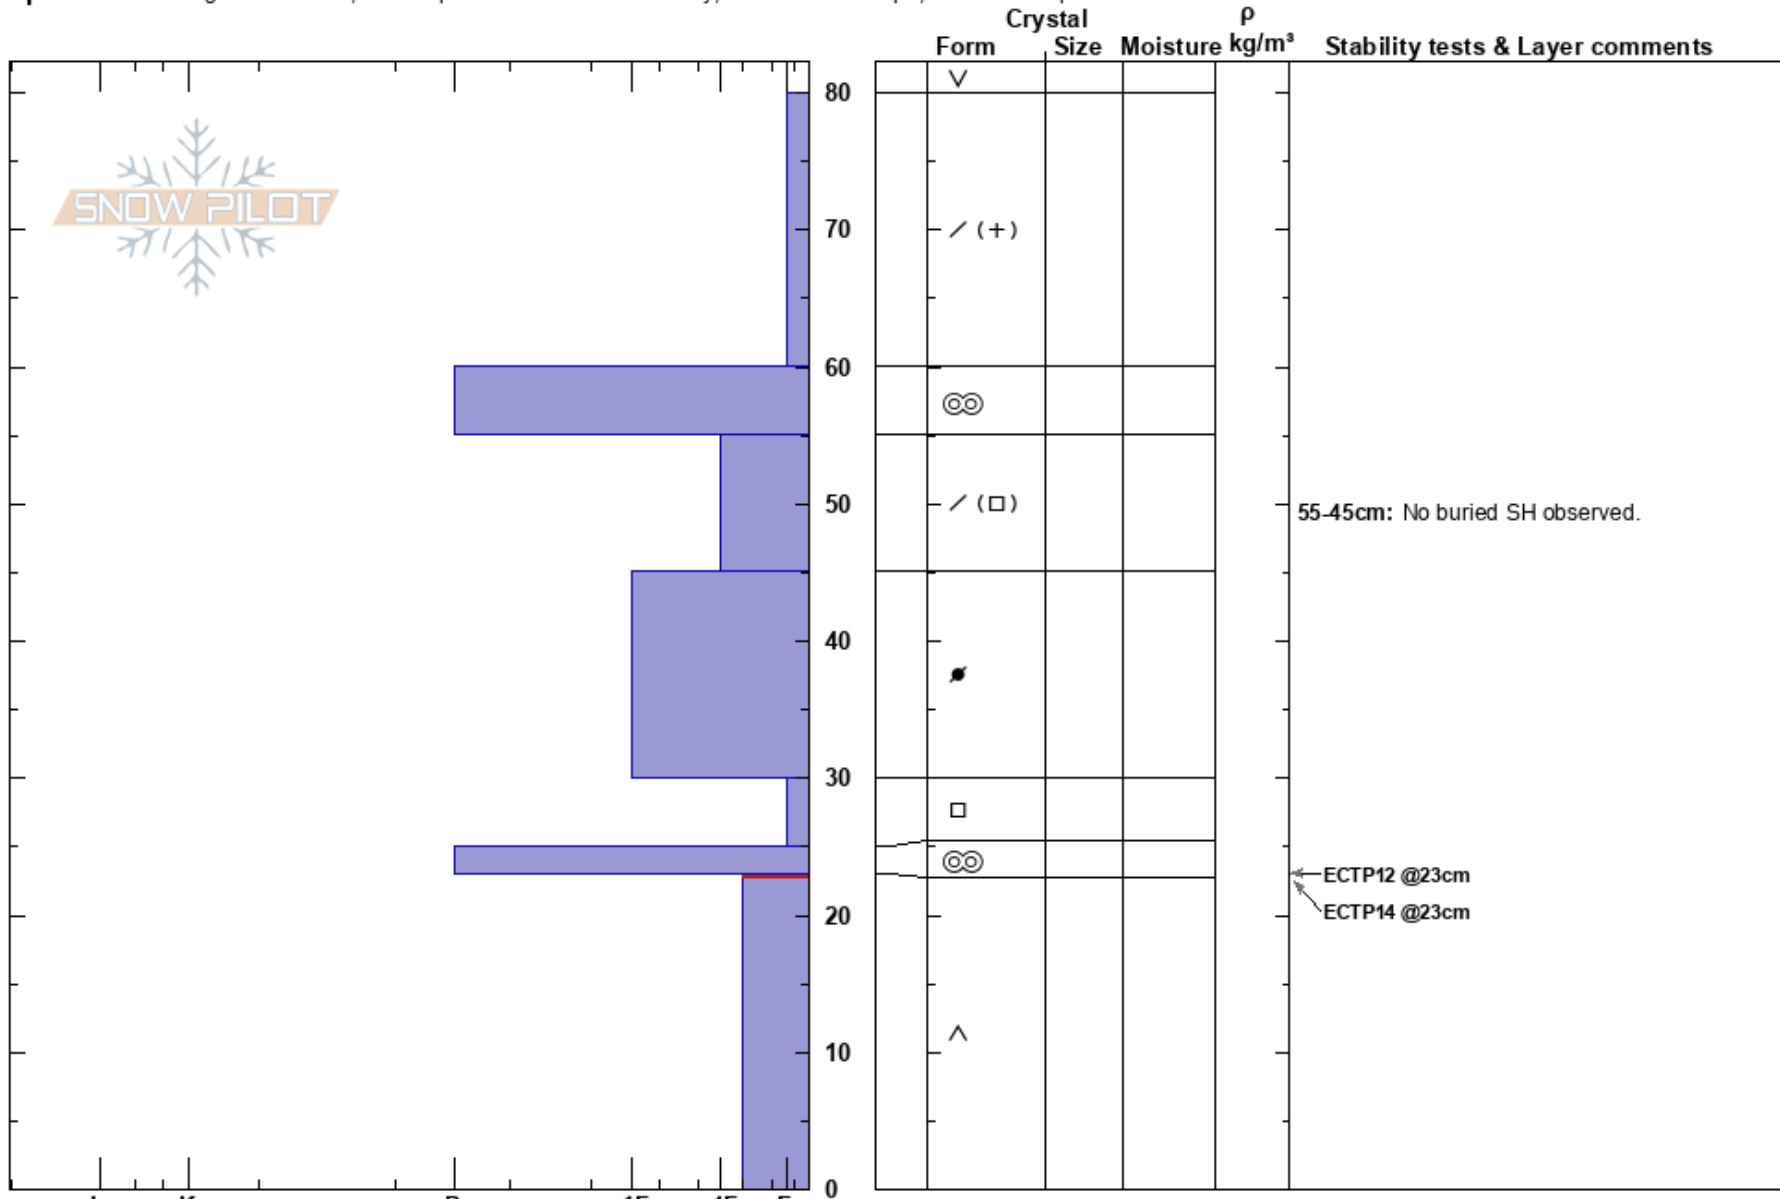

Vail Resort
 Vail/Summit County
 CO
Elevation: 11000 ft
Aspect: E

Andrew McWilliams
 12/12/2023 - 10:30am
Co-ord: 39.60235N, -106.35454W
Slope Angle: 20°
Wind Loading: no

Stability:
Air Temperature: -4°C
Sky Cover: FEW
Precipitation: NO
Wind: Calm

HS: 80
PF: 60
PS: 10
Layer Notes:
 55-45cm: No buried SH observed.
 23-0cm: Problematic layer

Specifics: Pit dug in a Ski Area; Pit is representative of backcountry; Ski tracks on slope; We skied slope