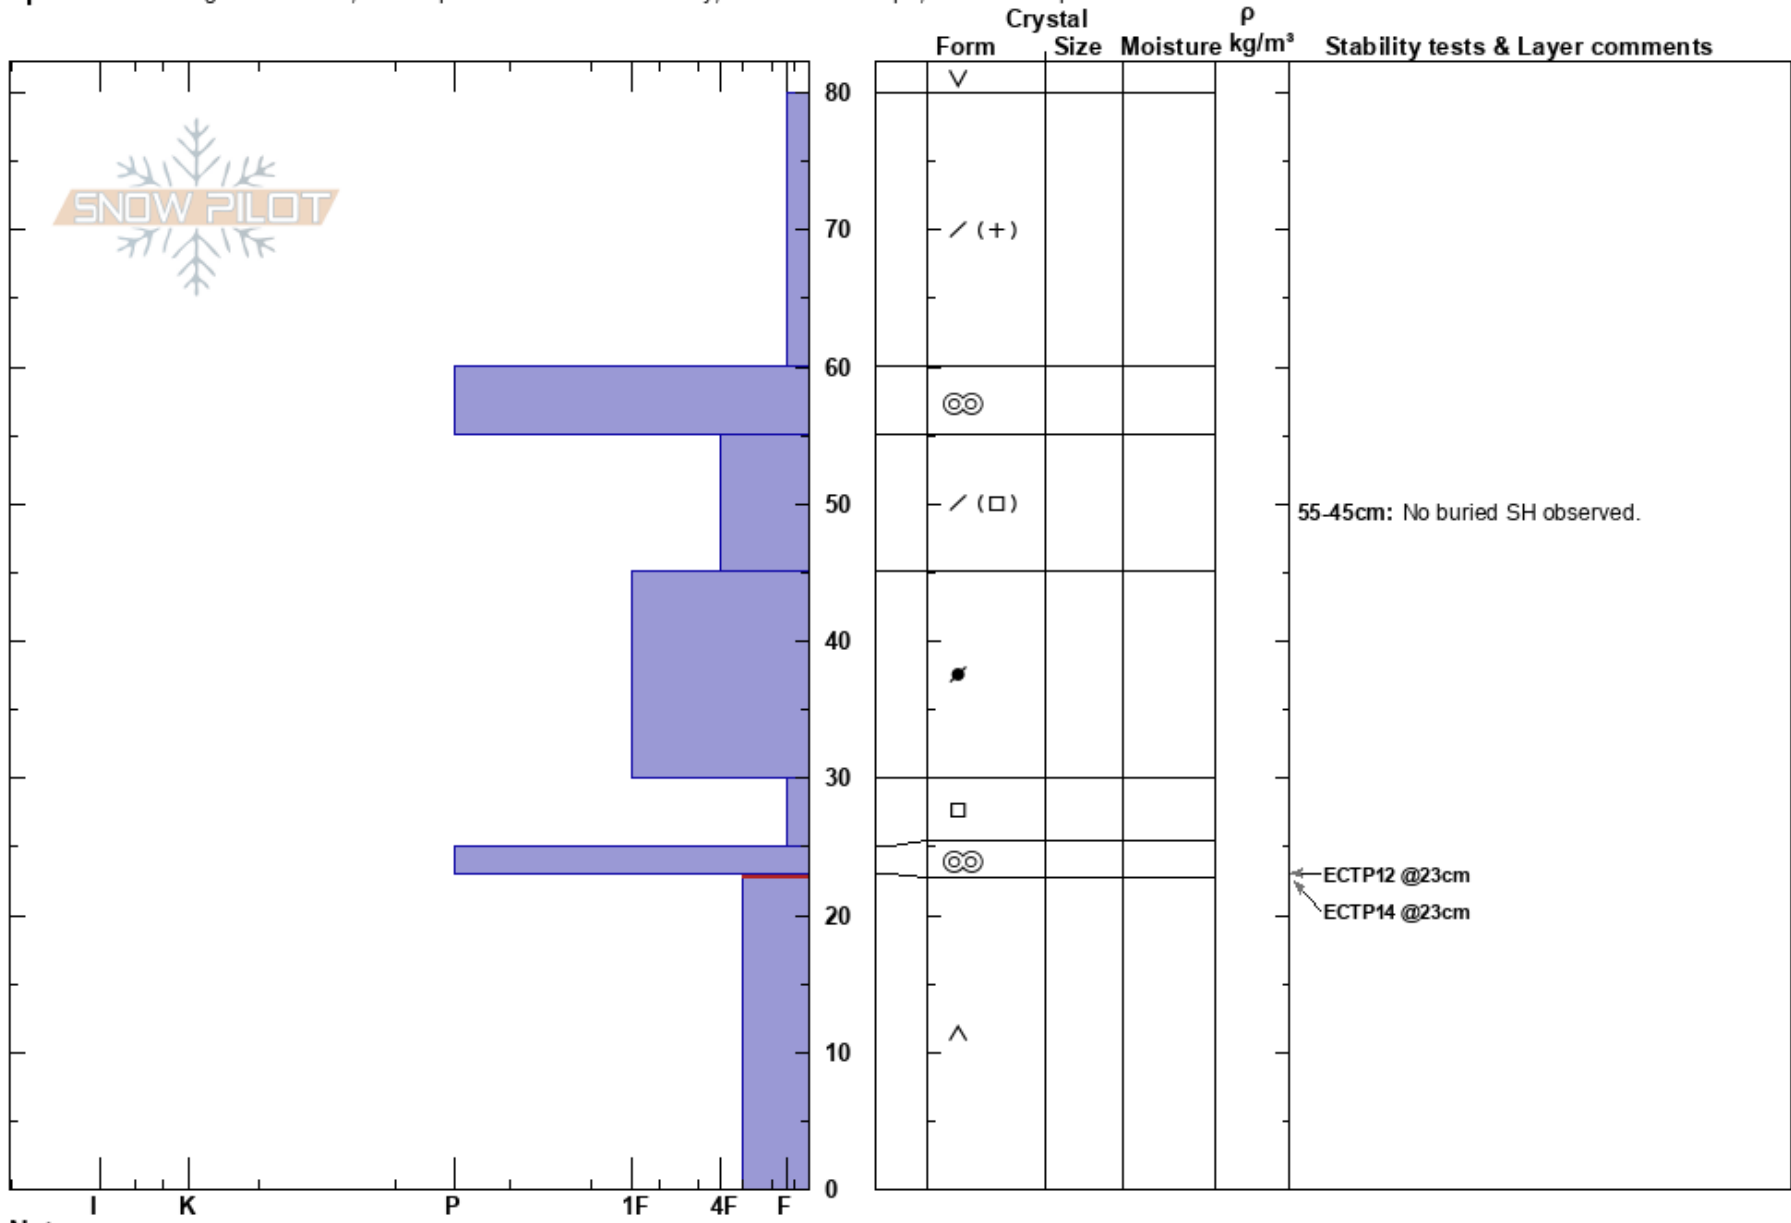

Vail Resort
 Vail/Summit County
 CO
Elevation: 11000 ft
Aspect: E

Andrew McWilliams
 12/12/2023 - 10:30am
Co-ord: 39.60235N, -106.35454W
Slope Angle: 20°
Wind Loading: no

Stability:
Air Temperature: -4°C
Sky Cover: FEW
Precipitation: NO
Wind: Calm

HS: 80
PF: 60
PS: 10
Layer Notes:
 55-45cm: No buried SH observed.
 23-0cm: Problematic layer

Specifics: Pit dug in a Ski Area; Pit is representative of backcountry; Ski tracks on slope; We skied slope