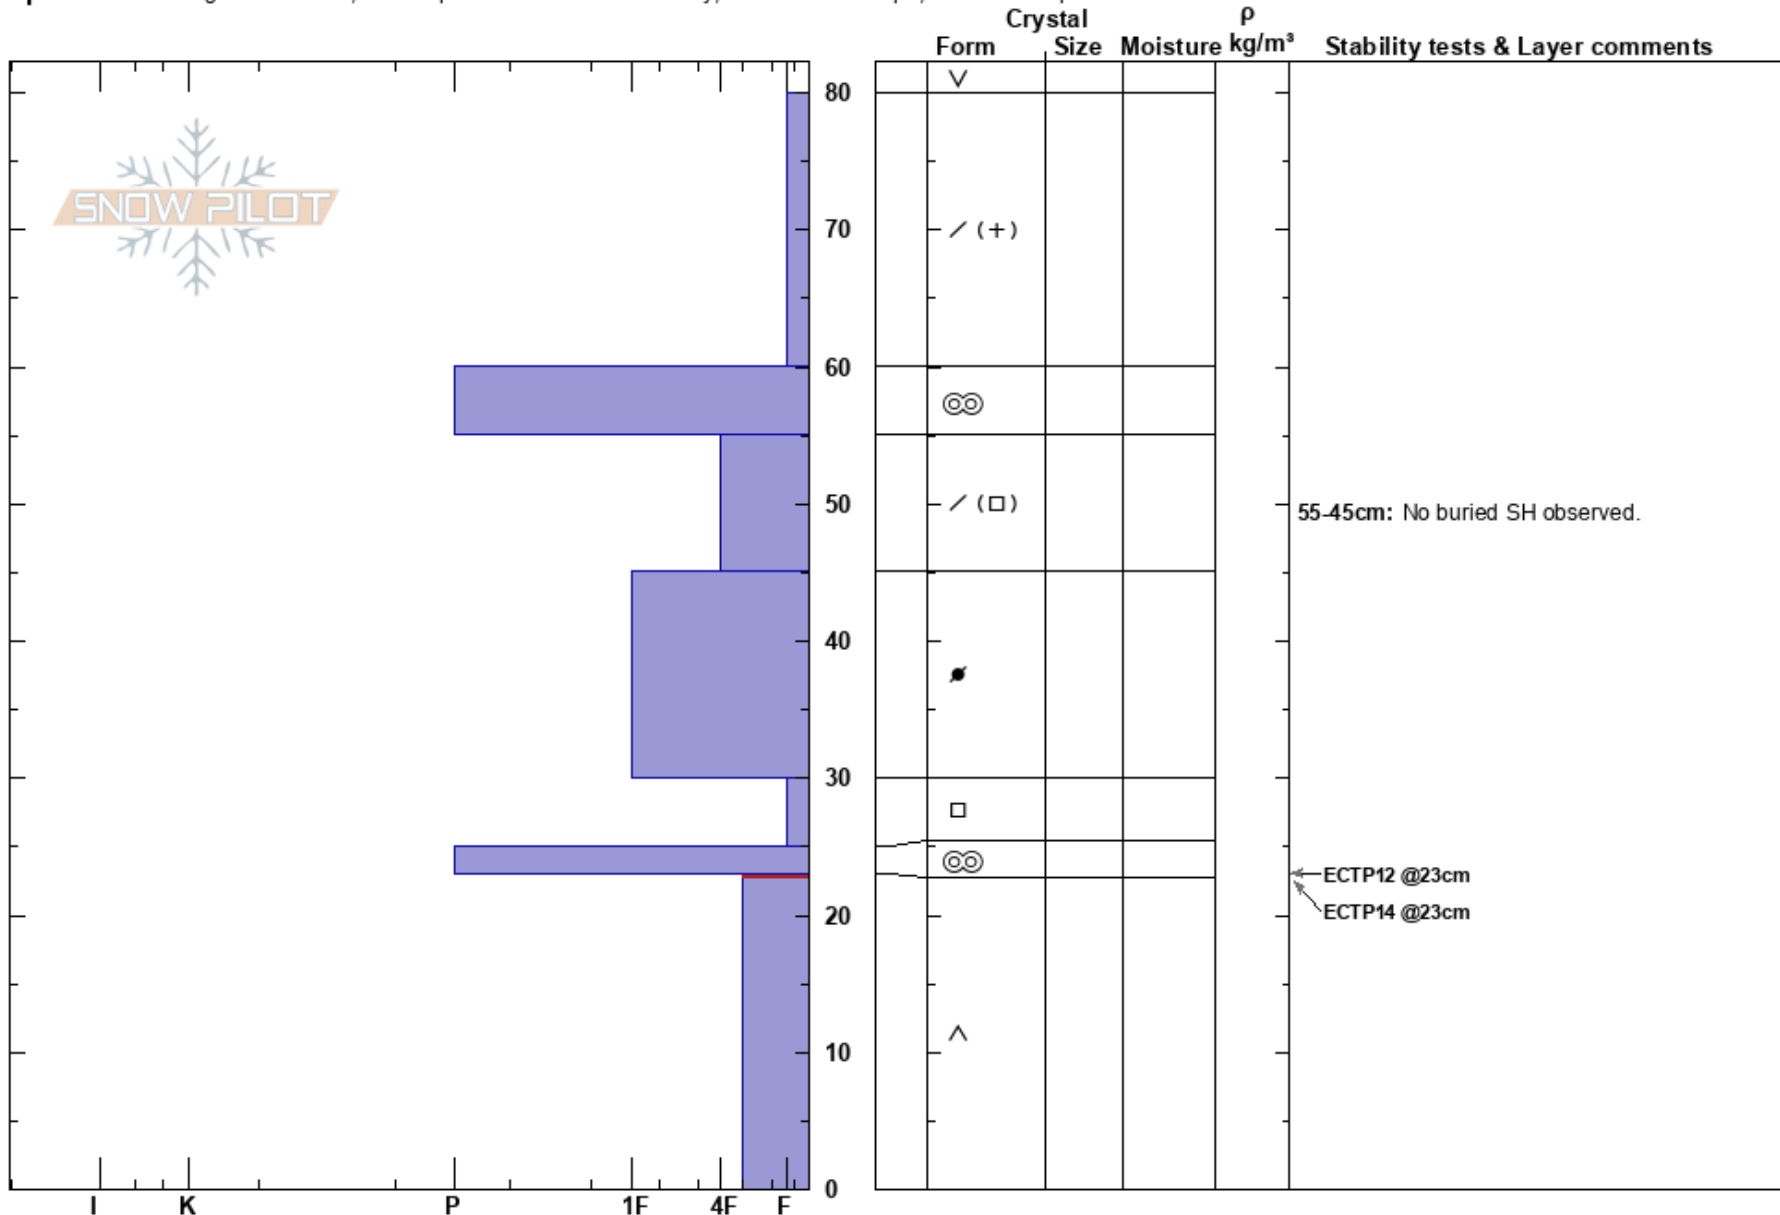

Vail Resort  
 Vail/Summit County  
 CO  
**Elevation:** 11000 ft  
**Aspect:** E

Andrew McWilliams  
 12/12/2023 - 10:30am  
**Co-ord:** 39.60235N, -106.35454W  
**Slope Angle:** 20°  
**Wind Loading:** no

**Stability:**  
**Air Temperature:** -4°C  
**Sky Cover:** FEW  
**Precipitation:** NO  
**Wind:** Calm

**HS:** 80  
**PF:** 60  
**PS:** 10  
**Layer Notes:**  
 55-45cm: No buried SH observed.  
 23-0cm: Problematic layer

**Specifics:** Pit dug in a Ski Area; Pit is representative of backcountry; Ski tracks on slope; We skied slope

**Notes:**