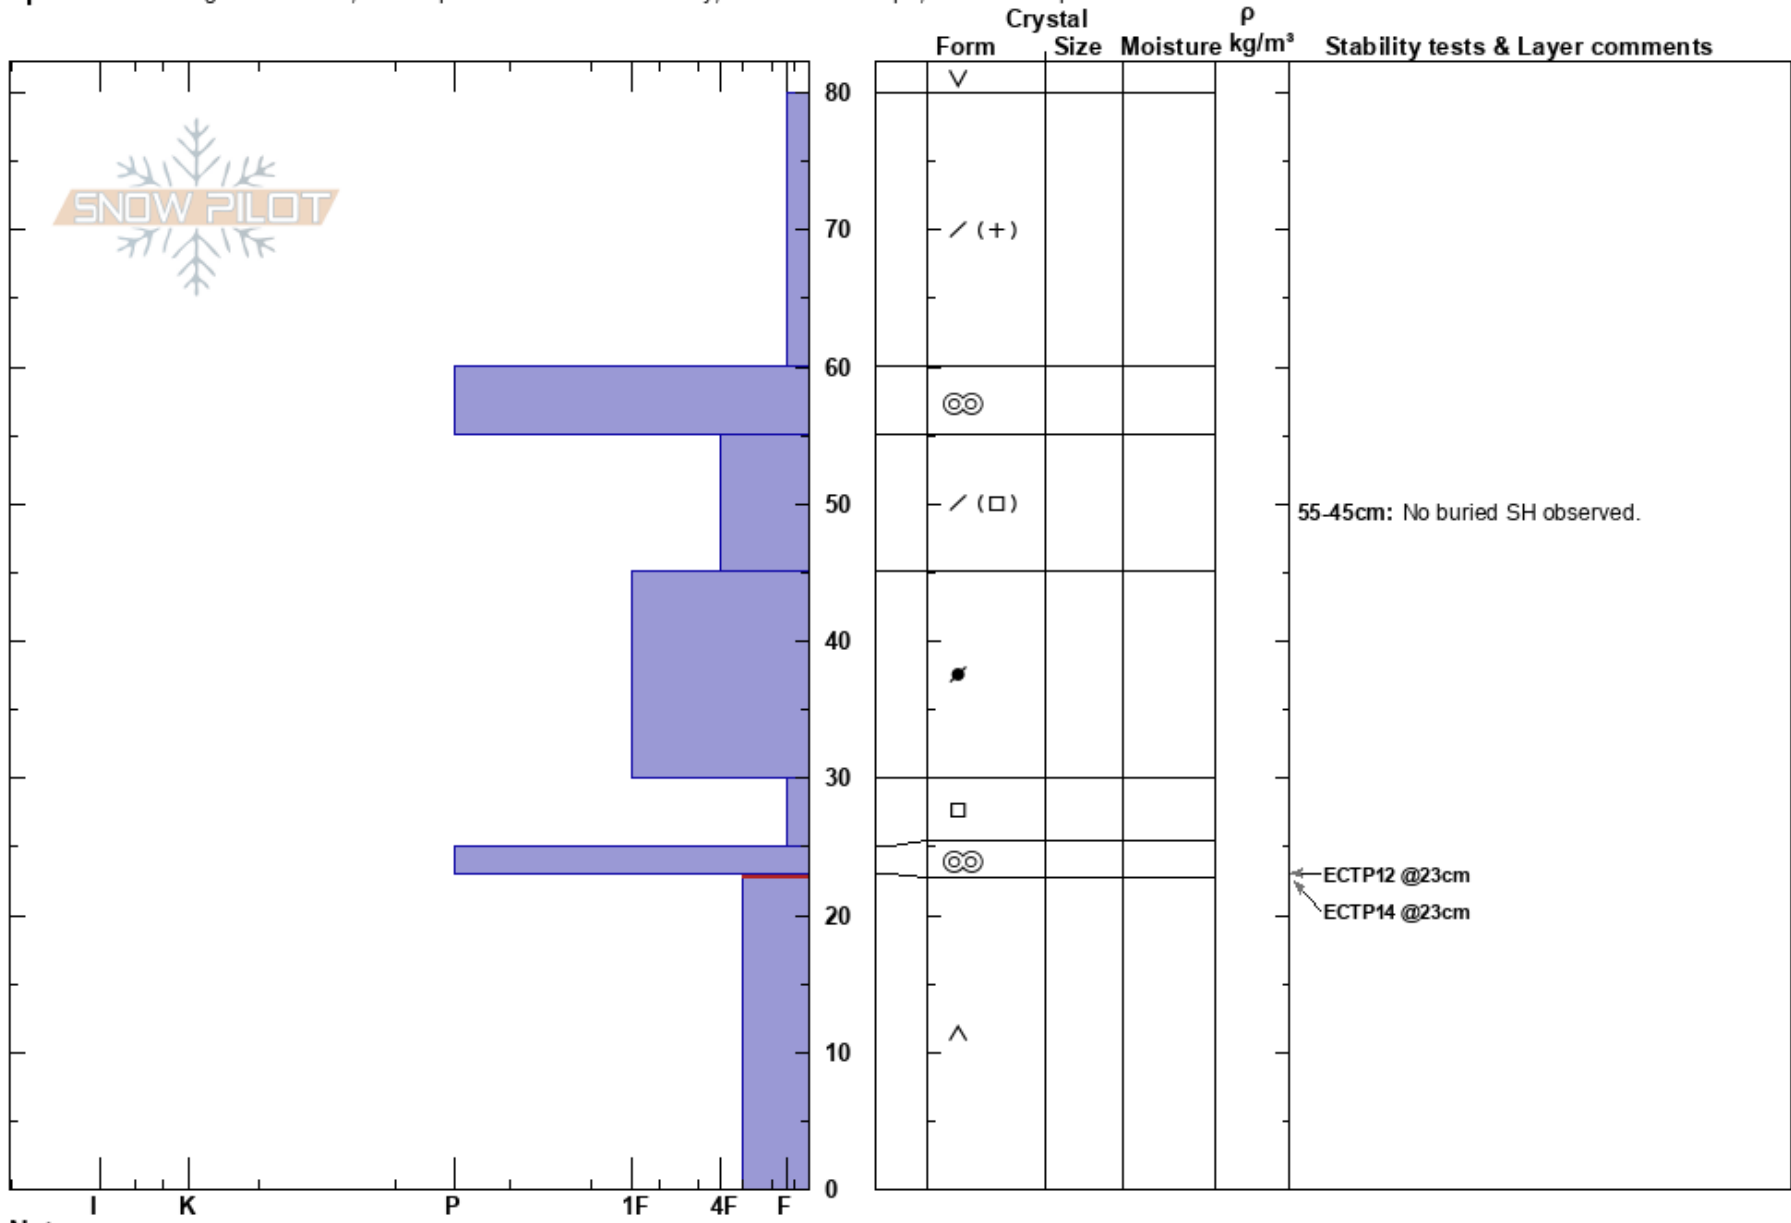

Vail Resort  
 Vail/Summit County  
 CO  
**Elevation:** 11000 ft  
**Aspect:** E

Andrew McWilliams  
 12/12/2023 - 10:30am  
**Co-ord:** 39.60235N, -106.35454W  
**Slope Angle:** 20°  
**Wind Loading:** no

**Stability:**  
**Air Temperature:** -4°C  
**Sky Cover:** FEW  
**Precipitation:** NO  
**Wind:** Calm

**HS:** 80  
**PF:** 60  
**PS:** 10  
**Layer Notes:**  
 55-45cm: No buried SH observed.  
 23-0cm: Problematic layer

**Specifics:** Pit dug in a Ski Area; Pit is representative of backcountry; Ski tracks on slope; We skied slope

Notes: