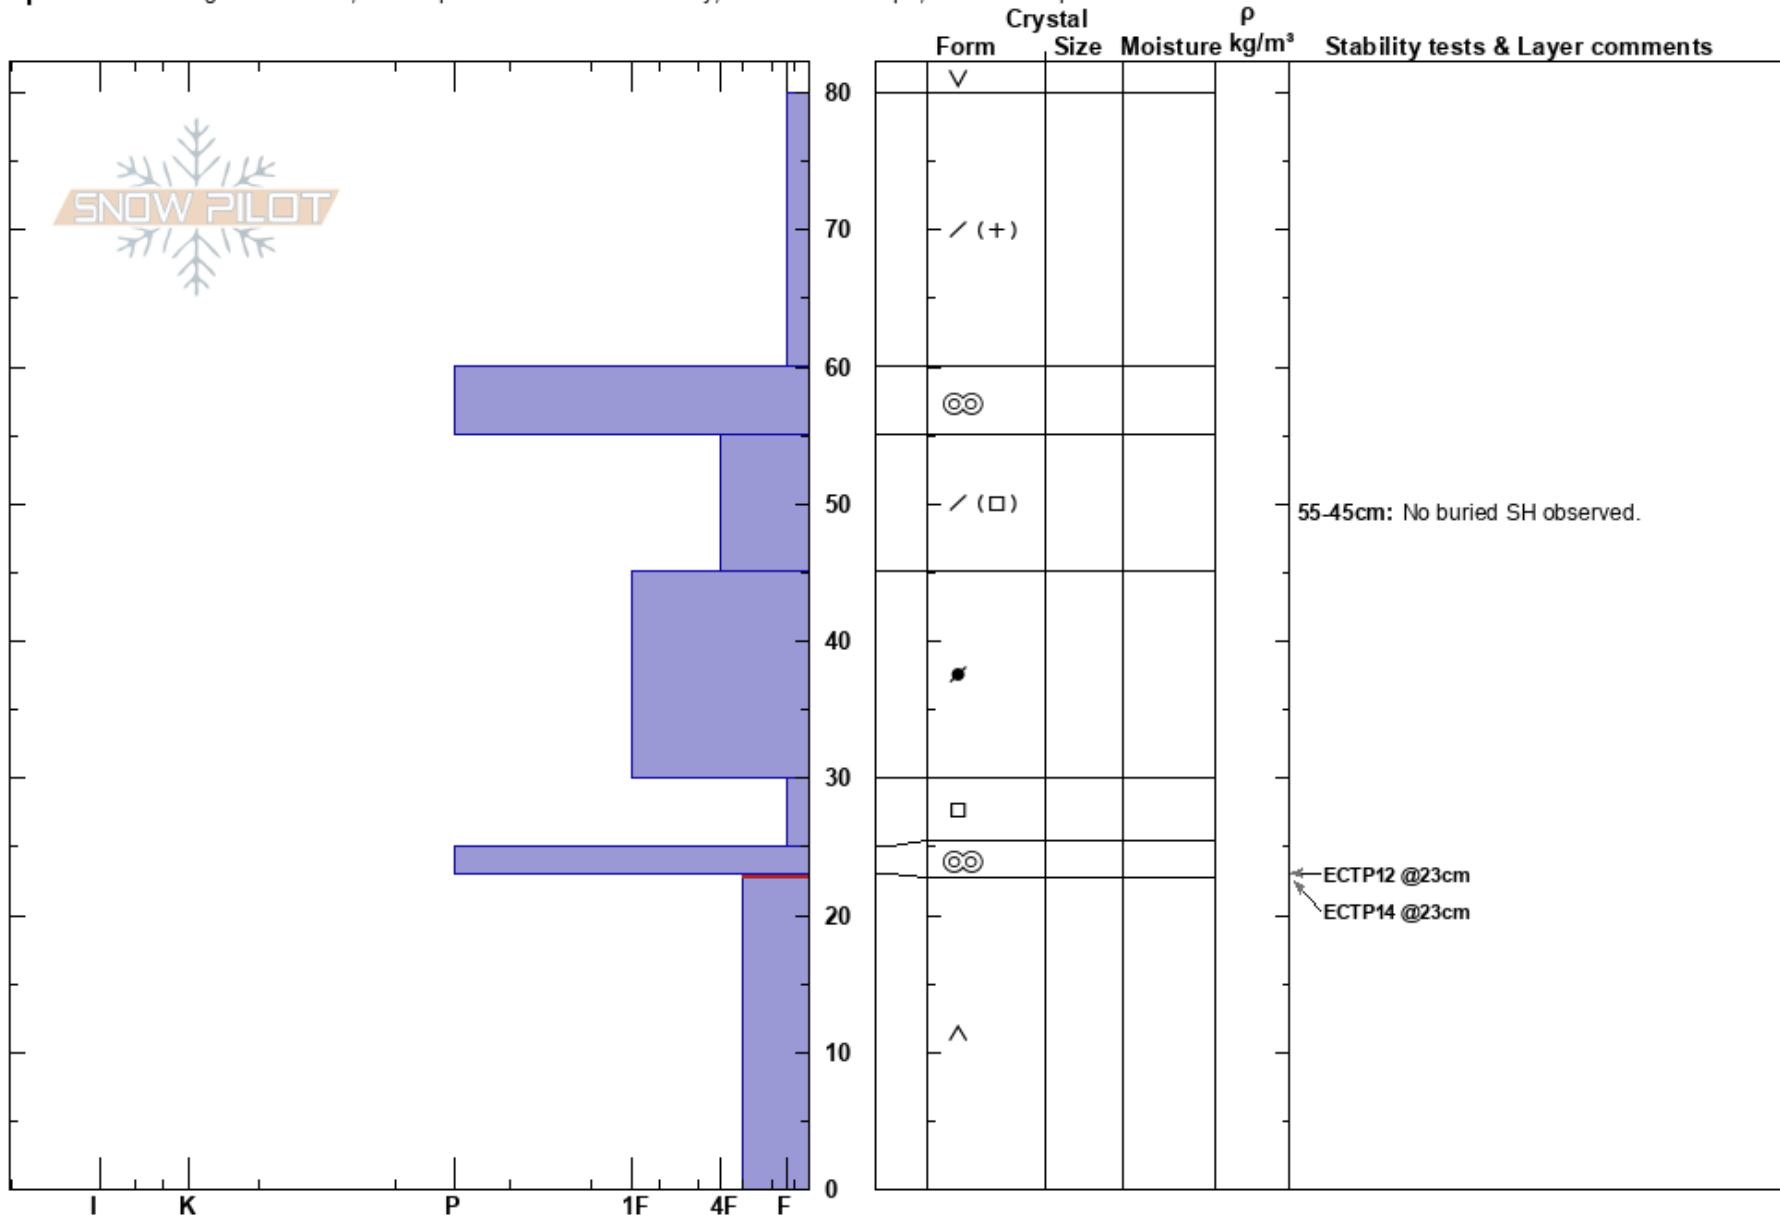

Vail Resort
 Vail/Summit County
 CO
Elevation: 11000 ft
Aspect: E

Andrew McWilliams
 12/12/2023 - 10:30am
Co-ord: 39.60235N, -106.35454W
Slope Angle: 20°
Wind Loading: no

Stability:
Air Temperature: -4°C
Sky Cover: FEW
Precipitation: NO
Wind: Calm

HS: 80
PF: 60
PS: 10
Layer Notes:
 55-45cm: No buried SH observed.
 23-0cm: Problematic layer

Specifics: Pit dug in a Ski Area; Pit is representative of backcountry; Ski tracks on slope; We skied slope