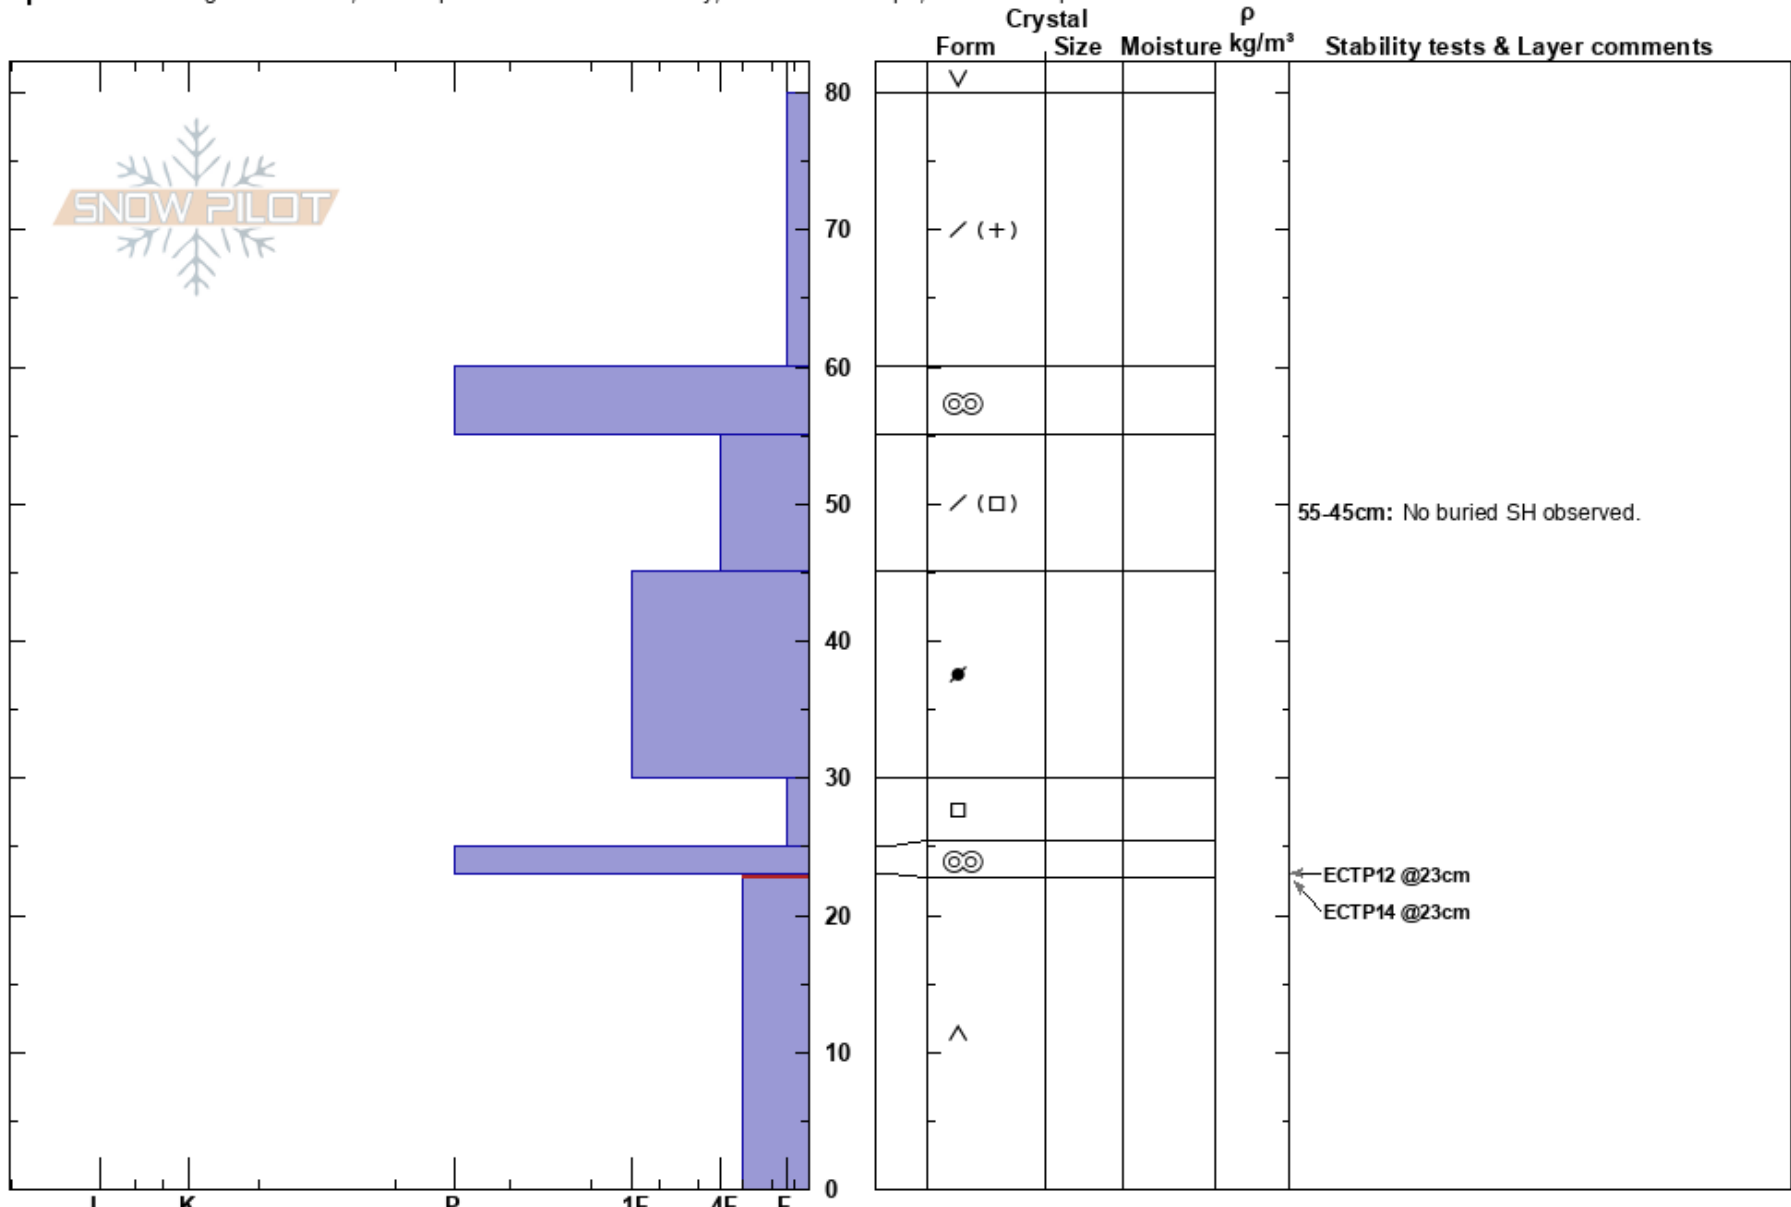

Vail Resort
 Vail/Summit County
 CO
Elevation: 11000 ft
Aspect: E

Andrew McWilliams
 12/12/2023 - 10:30am
Co-ord: 39.60235N, -106.35454W
Slope Angle: 20°
Wind Loading: no

Stability:
Air Temperature: -4°C
Sky Cover: FEW
Precipitation: NO
Wind: Calm

HS: 80
PF: 60
PS: 10
Layer Notes:
 55-45cm: No buried SH observed.
 23-0cm: Problematic layer

Specifics: Pit dug in a Ski Area; Pit is representative of backcountry; Ski tracks on slope; We skied slope