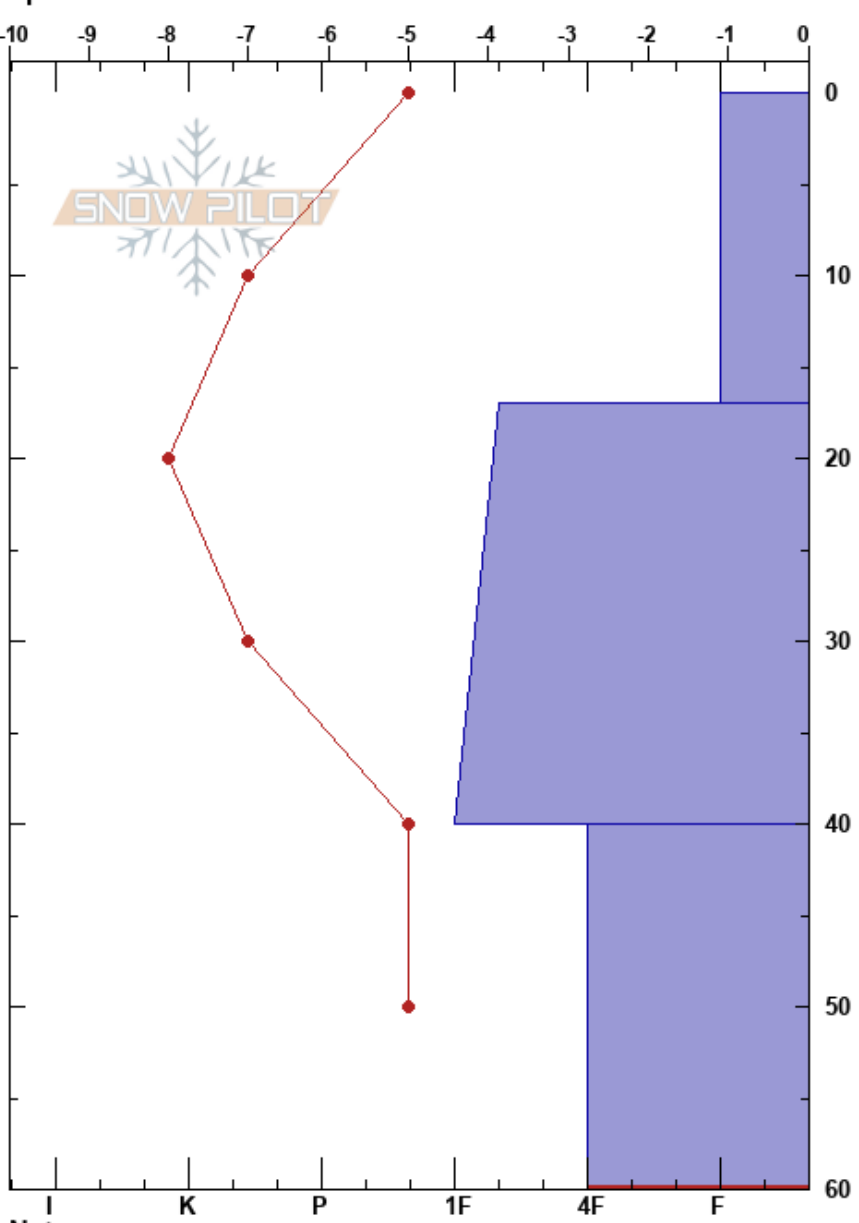

Putney Trail  
 San Juan Range  
 CO  
 Elevation: 11795 ft  
 Aspect: N  
 Specifics:

Josh Richard  
 12/12/2023 - 1:00pm  
 Co-ord: 37.89292N, -107.69975W  
 Slope Angle: 30°  
 Wind Loading:

Stability:  
 Air Temperature: 0°C  
 Sky Cover: BKN  
 Precipitation: NO  
 Wind: E Calm  
 HS: 60  
 PF: 59  
 PS: 32  
 40-60cm: Problematic layer

Depth (cm)	Crystal		Moisture	$\rho$ kg/m <sup>3</sup>	Stability tests & Layer comments
	Form	Size			
0 - 15	/	0.5-1			
15 - 40	□	0.5-1			
40 - 60	□	1.5-3			← PST52/100 (End) @40cm  ← ECTP5 @58cm ← CT20, SC @58cm