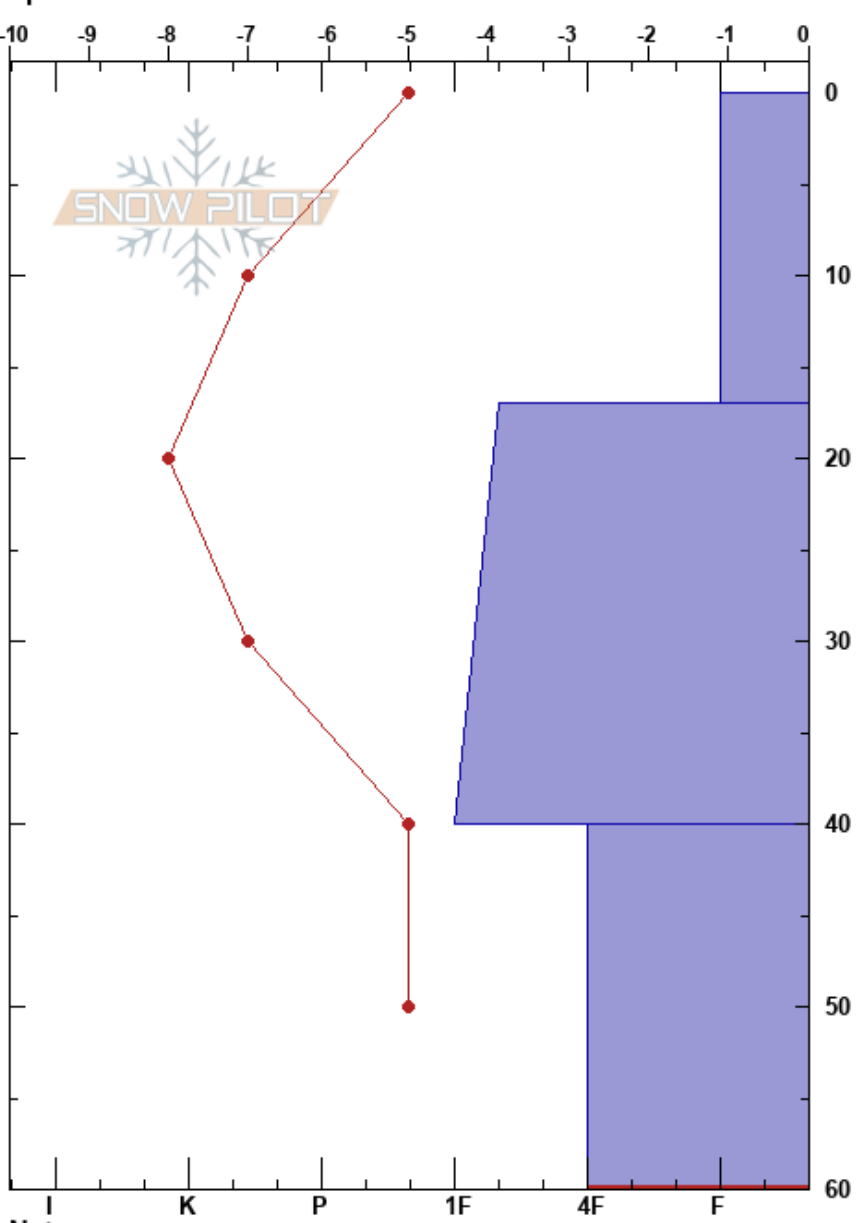

Putney Trail  
 San Juan Range  
 CO  
 Elevation: 11795 ft  
 Aspect: N  
 Specifics:

Josh Richard  
 12/12/2023 - 1:00pm  
 Co-ord: 37.89292N, -107.69975W  
 Slope Angle: 30°  
 Wind Loading:

Stability:  
 Air Temperature: 0°C  
 Sky Cover: BKN  
 Precipitation: NO  
 Wind: E Calm  
 HS: 60  
 PF: 59  
 PS: 32  
 40-60cm: Problematic layer

Form	Crystal		$\rho$ kg/m <sup>3</sup>	Stability tests & Layer comments
	Size	Moisture		
/	0.5-1			
□	0.5-1			
□	1.5-3			← PST52/100 (End) @40cm
				← ECTP5 @58cm ← CT20, SC @58cm

Notes: