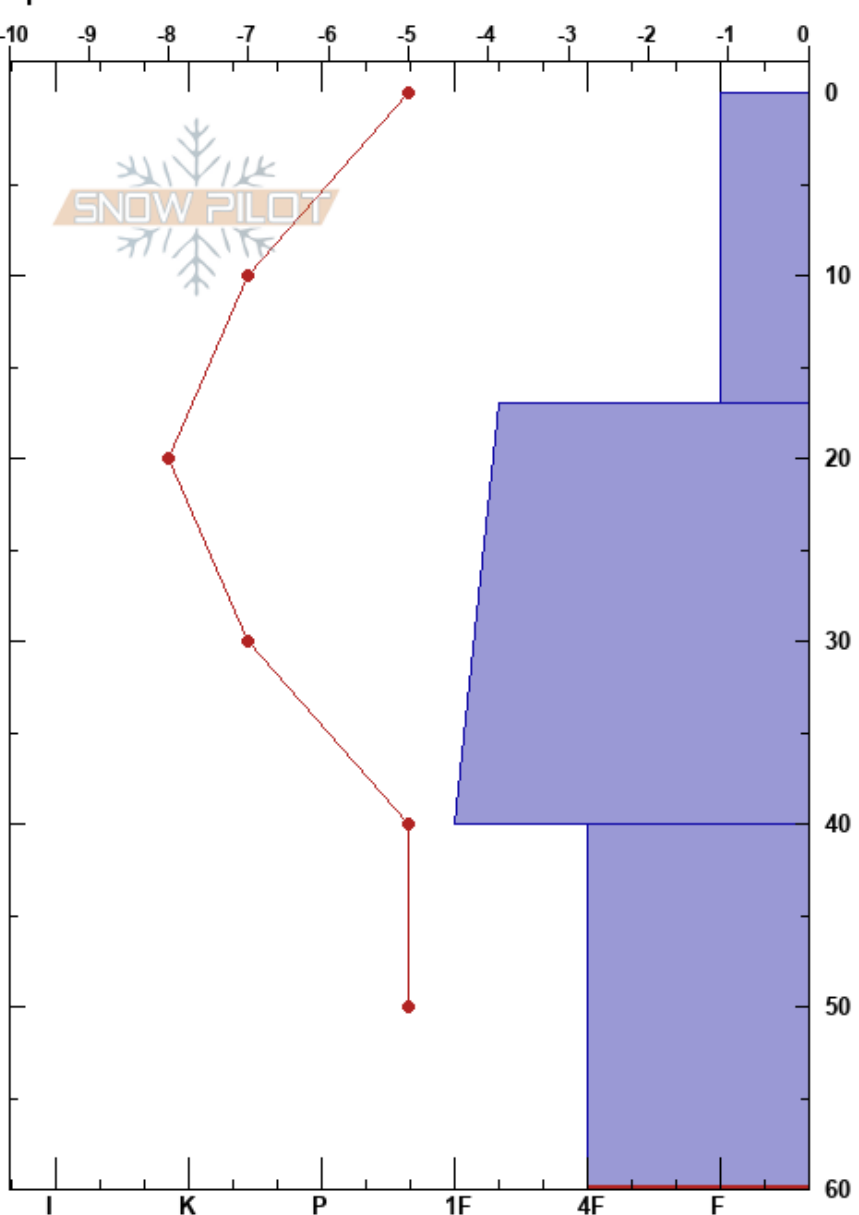

Putney Trail
 San Juan Range
 CO
 Elevation: 11795 ft
 Aspect: N
 Specifics:

Josh Richard
 12/12/2023 - 1:00pm
 Co-ord: 37.89292N, -107.69975W
 Slope Angle: 30°
 Wind Loading:

Stability:
 Air Temperature: 0°C
 Sky Cover: BKN
 Precipitation: NO
 Wind: E Calm
 HS: 60
 PF: 59
 PS: 32
 40-60cm: Problematic layer

Form	Crystal		ρ kg/m ³	Stability tests & Layer comments
	Size	Moisture		
/	0.5-1			
□	0.5-1			
□	1.5-3			← PST52/100 (End) @40cm
				← ECTP5 @58cm ← CT20, SC @58cm

Notes: