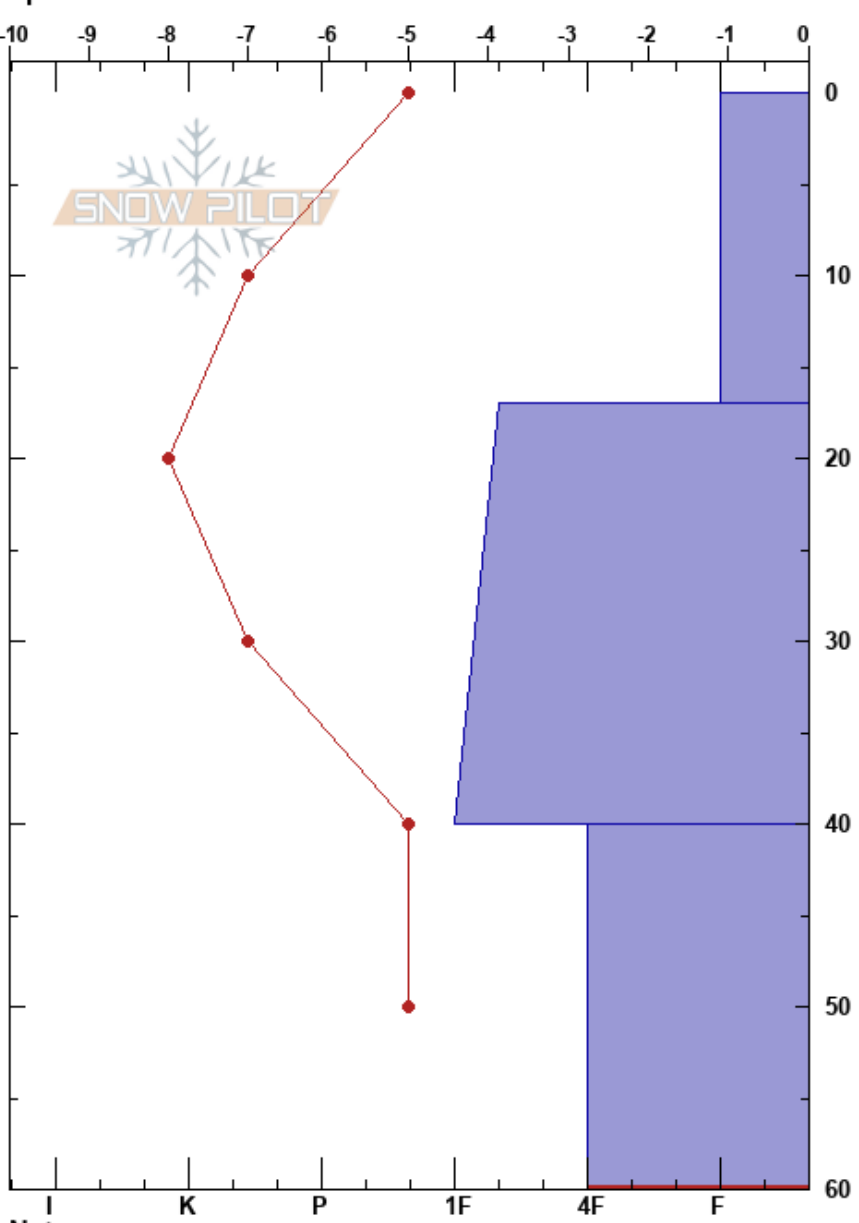

Putney Trail
 San Juan Range
 CO
 Elevation: 11795 ft
 Aspect: N
 Specifics:

Josh Richard
 12/12/2023 - 1:00pm
 Co-ord: 37.89292N, -107.69975W
 Slope Angle: 30°
 Wind Loading:

Stability:
 Air Temperature: 0°C
 Sky Cover: BKN
 Precipitation: NO
 Wind: E Calm
 HS: 60
 PF: 59
 PS: 32
 40-60cm: Problematic layer

Form	Crystal		ρ kg/m ³	Stability tests & Layer comments
	Size	Moisture		
/	0.5-1			
□	0.5-1			
□	1.5-3			← PST52/100 (End) @40cm
				← ECTP5 @58cm ← CT20, SC @58cm

Notes: