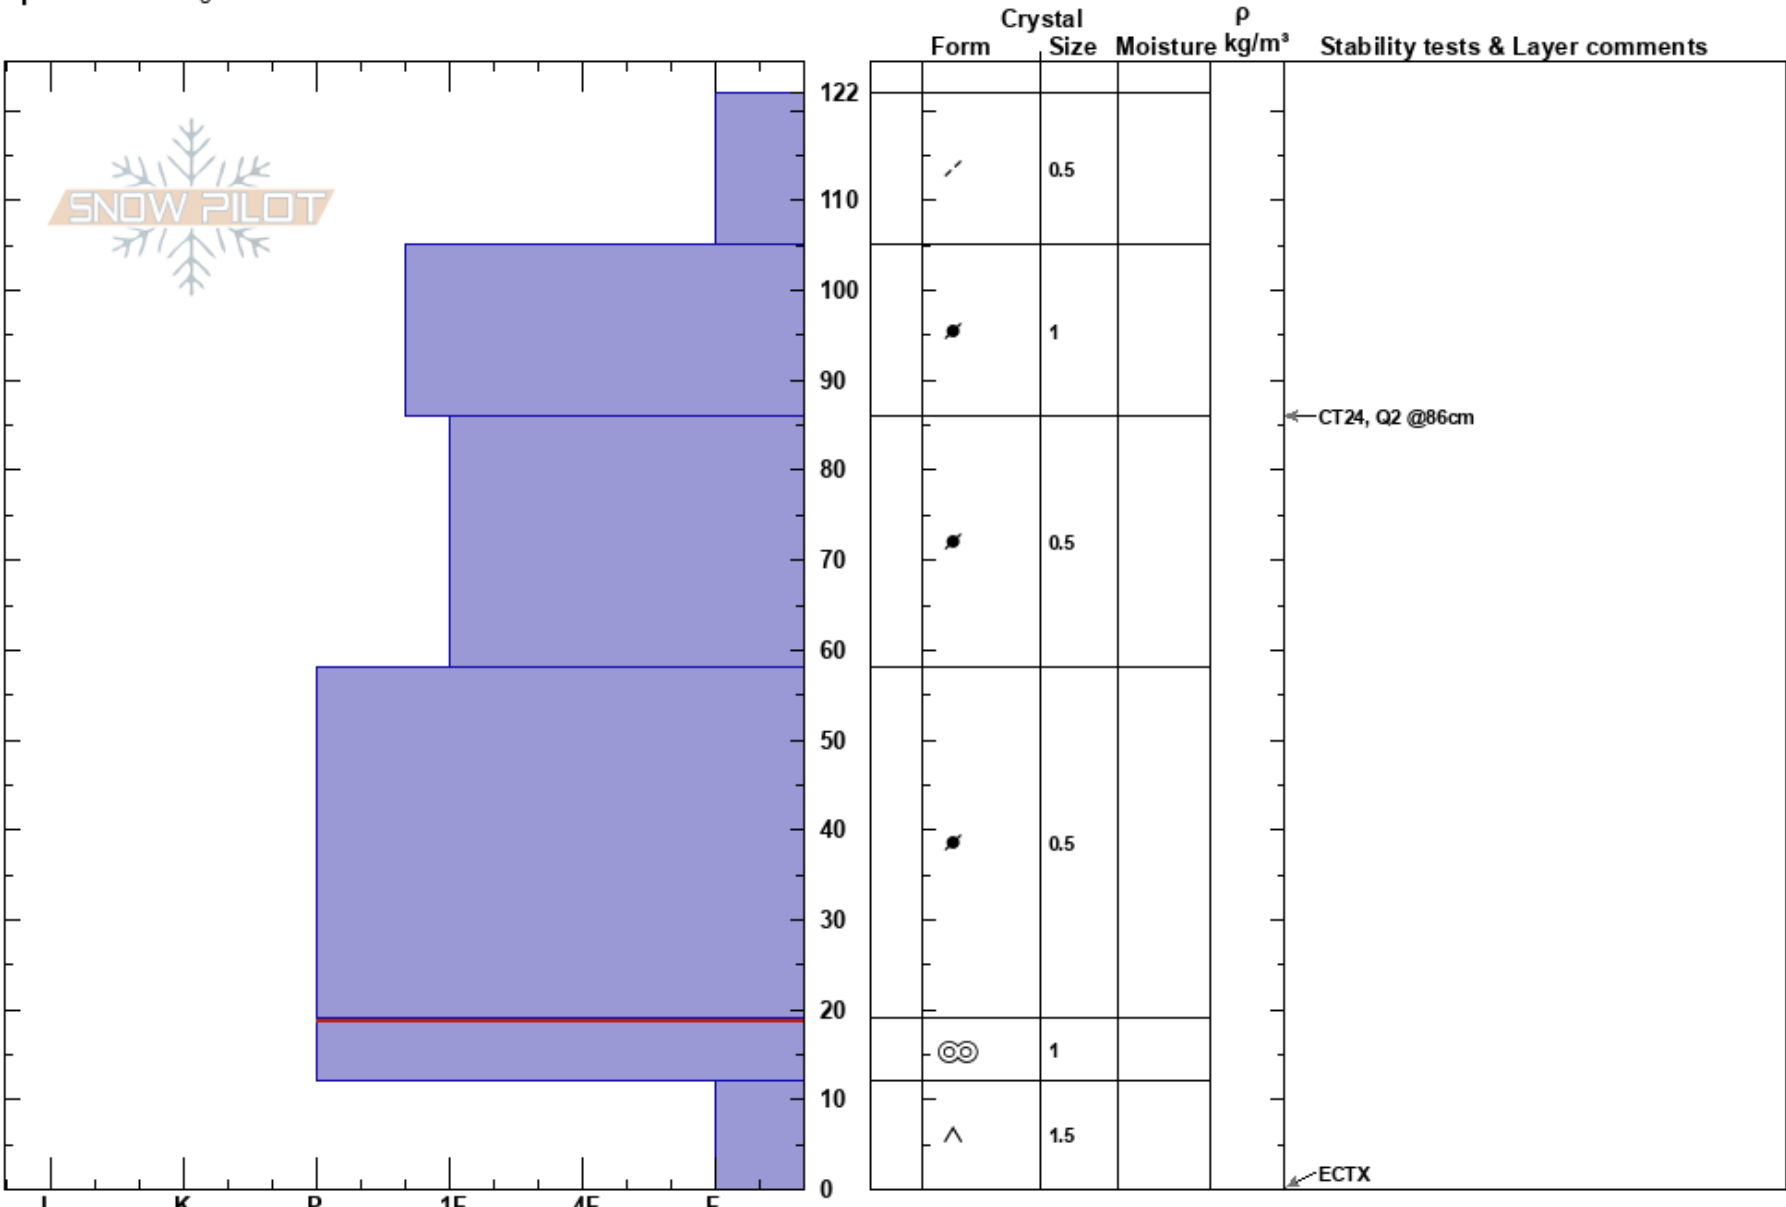

North Ridge
 Tenmile Range
 CO
Elevation: 11700 ft
Aspect: 120°
Specifics: Pit dug in a Ski Area

Justin Morris
 12/12/2023 - 12:15pm
Co-ord:
Slope Angle: 45°
Wind Loading: previous

Stability:
Air Temperature:
Sky Cover: BKN
Precipitation: NO
Wind: NW Calm

HS: 122
Layer Notes:
 19-12cm: Problematic layer

Notes: