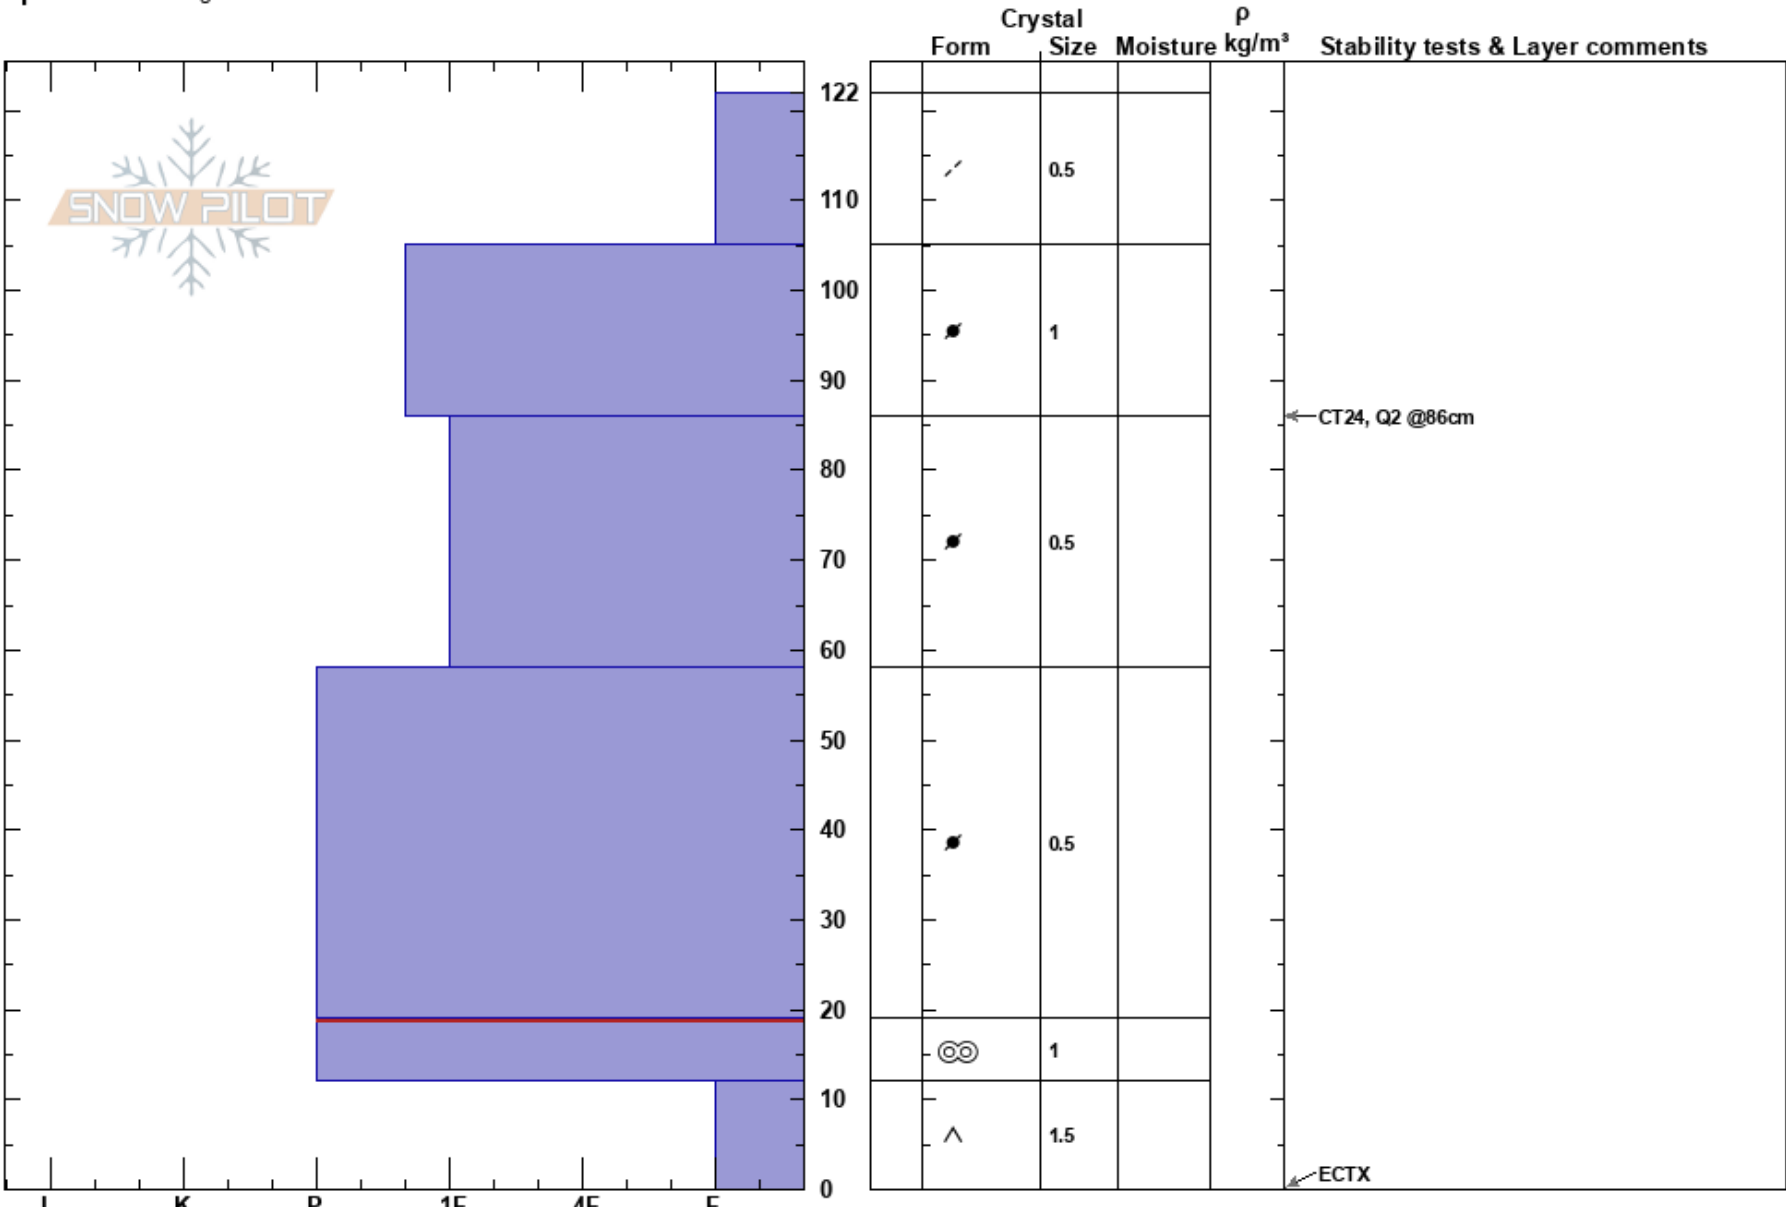

North Ridge  
 Tenmile Range  
 CO  
**Elevation:** 11700 ft  
**Aspect:** 120°  
**Specifics:** Pit dug in a Ski Area

Justin Morris  
 12/12/2023 - 12:15pm  
**Co-ord:**  
**Slope Angle:** 45°  
**Wind Loading:** previous

**Stability:**  
**Air Temperature:**  
**Sky Cover:** BKN  
**Precipitation:** NO  
**Wind:** NW Calm

**HS:** 122  
**Layer Notes:**  
 19-12cm: Problematic layer

**Notes:**