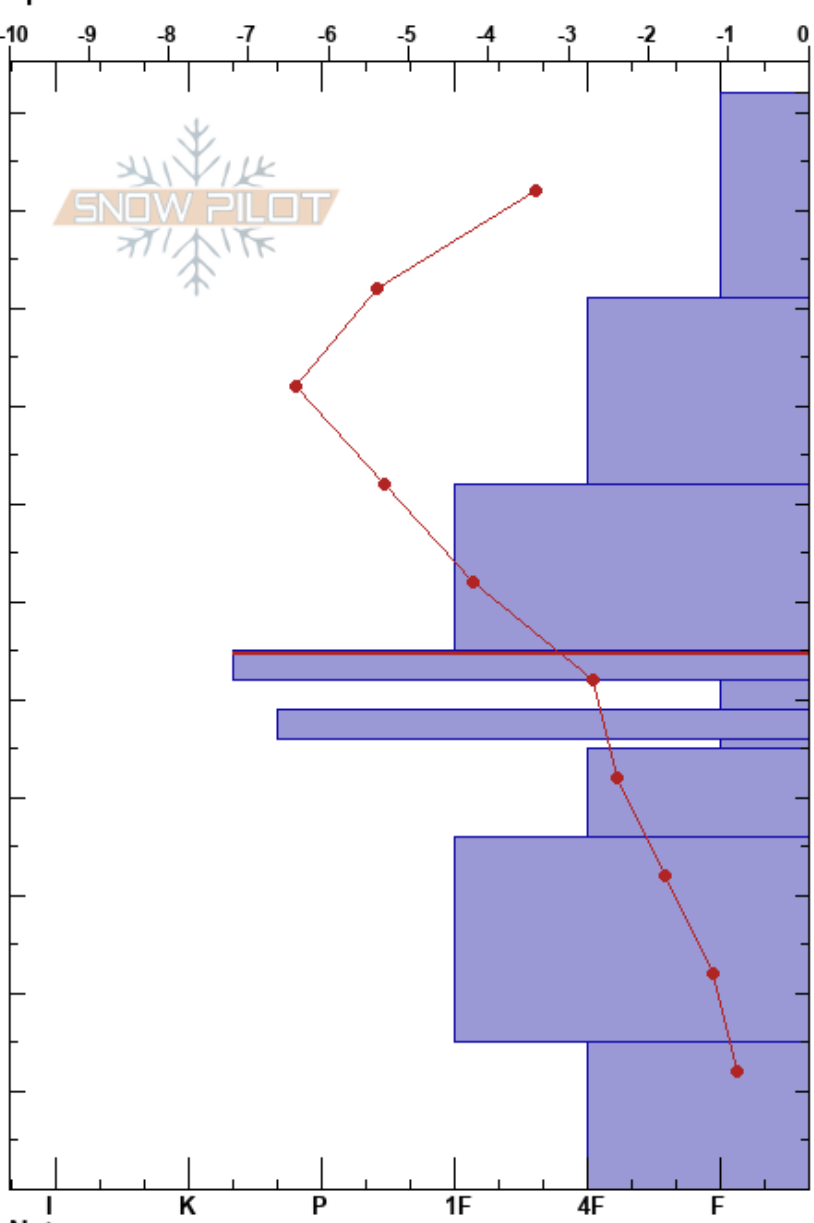

Vista Lodge
 Columbia Mts / Purcells
 AB
 Elevation: 2250 m
 Aspect: S
 Specifics:

Jason Loree
 12/12/2023 - 11:15
 Co-ord: 11U 458848E 5716210N
 Slope Angle: 38°
 Wind Loading: no

Stability: **HS:112**
 Air Temperature: -3°C
 Sky Cover: FEW
 Precipitation: NO
 Wind: Calm
 Layer Notes: 55-52cm: Problematic layer

Elevation (cm)	Crystal		Moisture	ρ kg/m ³	Stability tests & Layer comments
	Form	Size			
112	∇	6			
110					
100	/	2			
90					
80					
70					
60	⊖	1.5			← CT16, SP @62cm ← CT12, SP @62cm ← ECTP29 @62cm
50	○				
40					
30	□				
20					
10	□				
0					