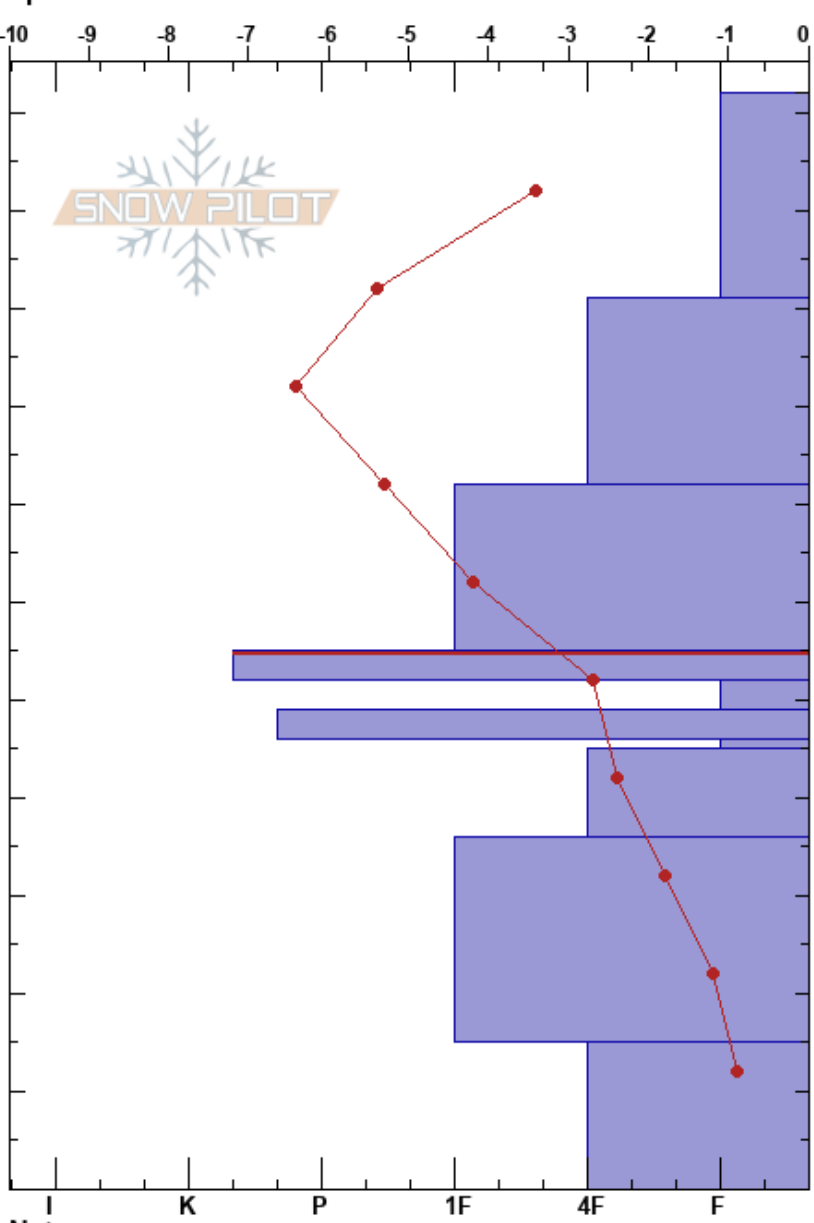

Vista Lodge
 Columbia Mts / Purcells
 AB
 Elevation: 2250 m
 Aspect: S
 Specifics:

Jason Loree
 12/12/2023 - 11:15
 Co-ord: 11U 458848E 5716210N
 Slope Angle: 38°
 Wind Loading: no

Stability: HS:112
 Air Temperature: -3°C
 Sky Cover: FEW
 Precipitation: NO
 Wind: Calm
 Layer Notes: 55-52cm: Problematic layer

Elevation (cm)	Crystal		Moisture	ρ kg/m ³	Stability tests & Layer comments
	Form	Size			
112	∇	6			
110					
100	/	2			
90					
80					
70					
60	⊖	1.5			← CT16, SP @62cm ← CT12, SP @62cm ← ECTP29 @62cm
50	○				
40					
30	□				
20					
10	□				
0					