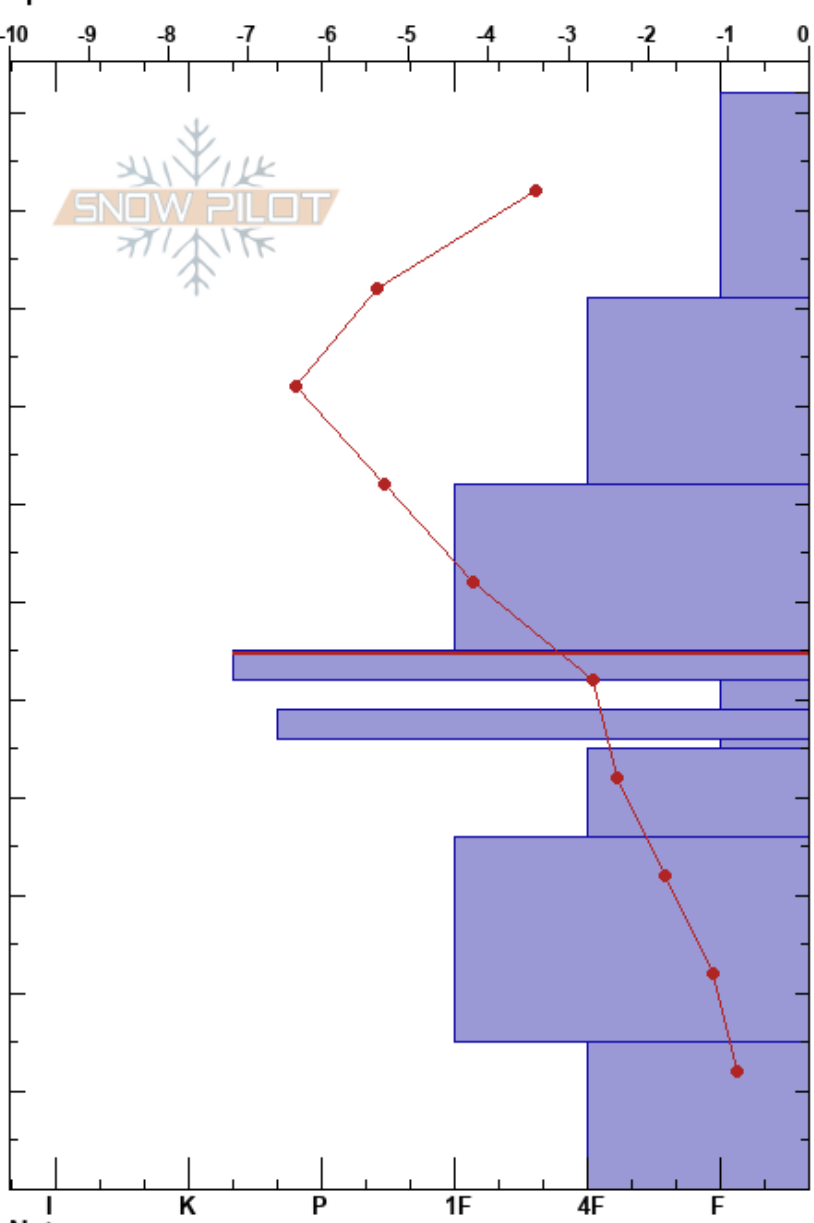

Vista Lodge
 Columbia Mts / Purcells
 AB
 Elevation: 2250 m
 Aspect: S
 Specifics:

Jason Loree
 12/12/2023 - 11:15
 Co-ord: 11U 458848E 5716210N
 Slope Angle: 38°
 Wind Loading: no

Stability: HS:112
 Air Temperature: -3°C
 Sky Cover: FEW
 Precipitation: NO
 Wind: Calm
 Layer Notes: 55-52cm: Problematic layer

Elevation (cm)	Crystal		Moisture	ρ kg/m ³	Stability tests & Layer comments
	Form	Size			
112	∇	6			
110					
100	/	2			
90					
80					
70					
60	⊖	1.5			← CT16, SP @62cm ← CT12, SP @62cm ← ECTP29 @62cm
55	○				
50	○				
40					
30	□				
20					
10	□				
0					