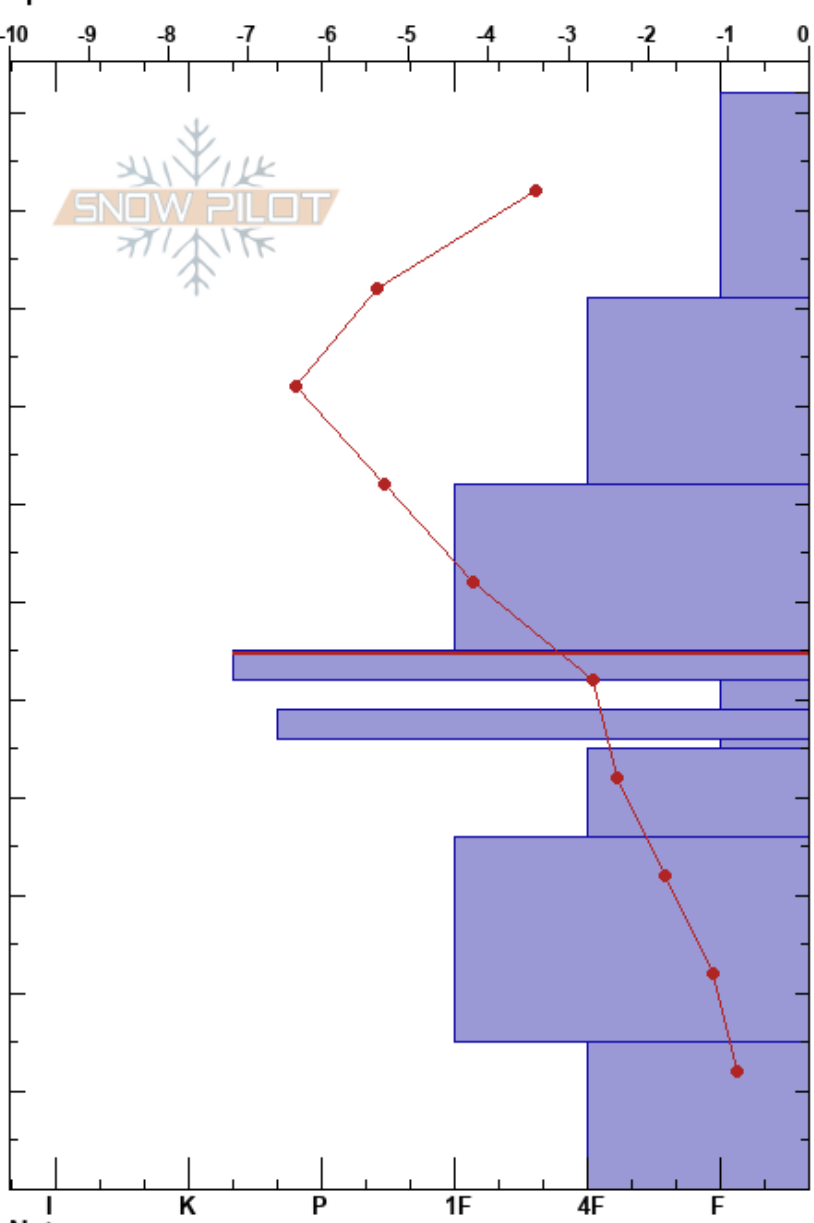

Vista Lodge  
 Columbia Mts / Purcells  
 AB  
 Elevation: 2250 m  
 Aspect: S  
 Specifics:

Jason Loree  
 12/12/2023 - 11:15  
 Co-ord: 11U 458848E 5716210N  
 Slope Angle: 38°  
 Wind Loading: no

Stability: HS:112  
 Air Temperature: -3°C  
 Sky Cover: FEW  
 Precipitation: NO  
 Wind: Calm  
 Layer Notes: 55-52cm: Problematic layer

Elevation (cm)	Crystal		Moisture	$\rho$ kg/m <sup>3</sup>	Stability tests & Layer comments
	Form	Size			
112	∇	6			
110					
100	/	2			
90					
80					
70					
60	⊖	1.5			← CT16, SP @62cm ← CT12, SP @62cm ← ECTP29 @62cm
50	○				
40					
30	□				
20					
10	□				
0					