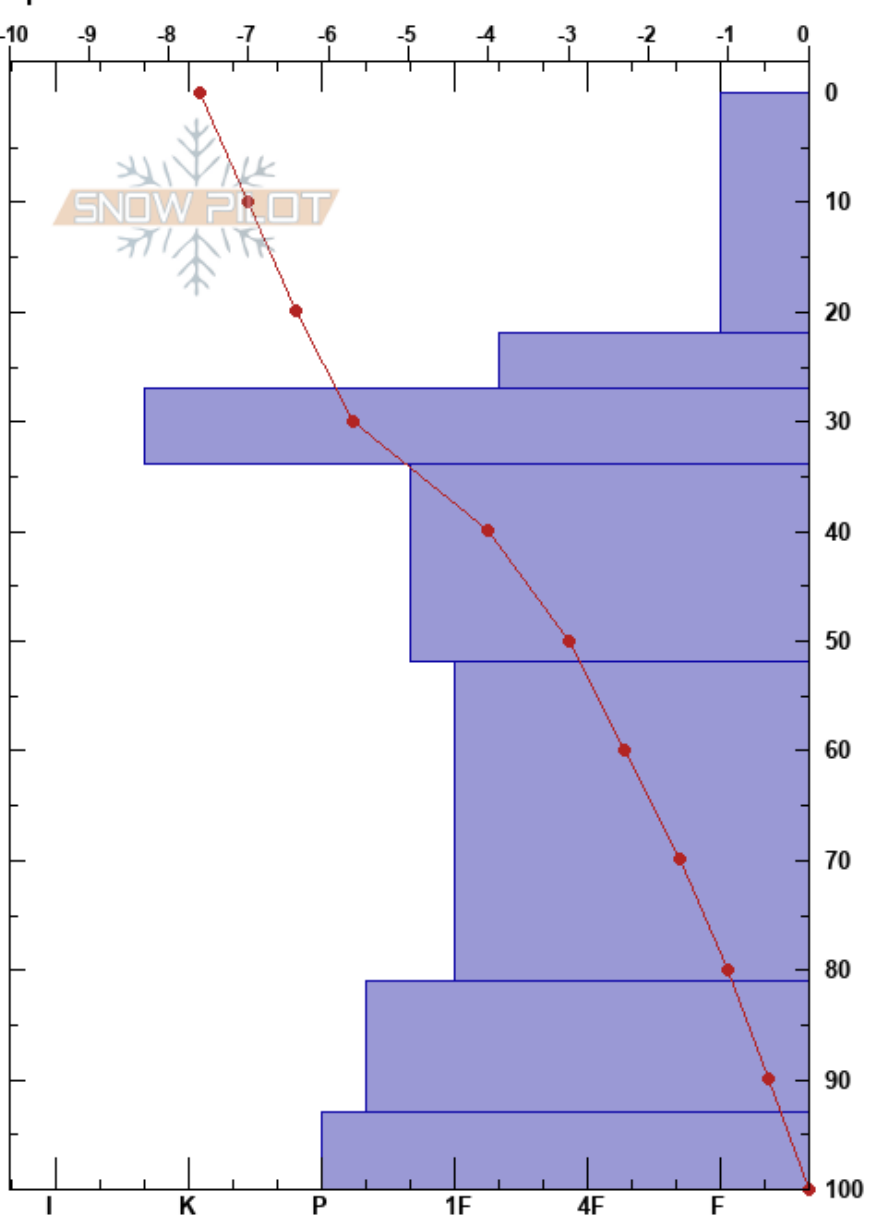

Supper Bon Bon
 Monashee
 BC
 Elevation: 2020 m
 Aspect: E
 Specifics:

Mustang Powder
 12/12/2023 - 11:04
 Co-ord:
 Slope Angle: 32°
 Wind Loading:

Stability:
 Air Temperature: -4°C
 Sky Cover: FEW
 Precipitation: NO
 Wind: SE Light Breeze

HS: 100
 Layer Notes:
 27-34cm: rain Cr 12/05/23
 34-52cm: Problematic layer

Form	Crystal		Moisture	ρ kg/m ³	Stability tests & Layer comments
	Size				
/r	2				
/	1.5-2		D		
•	0.5-1		D		← ECTN13 @22cm ← CT11, RP @22cm
○	1		D		27-34cm: rain Cr 12/05/23
•	0.5-1		D		
					← CT12, SP @52cm Dec 1 SH/Fc ← ECTP20 @52cm Sp on V20mm/Fc2
□	1-1.5		D		
□	1-1.5		D		
□	2		D		