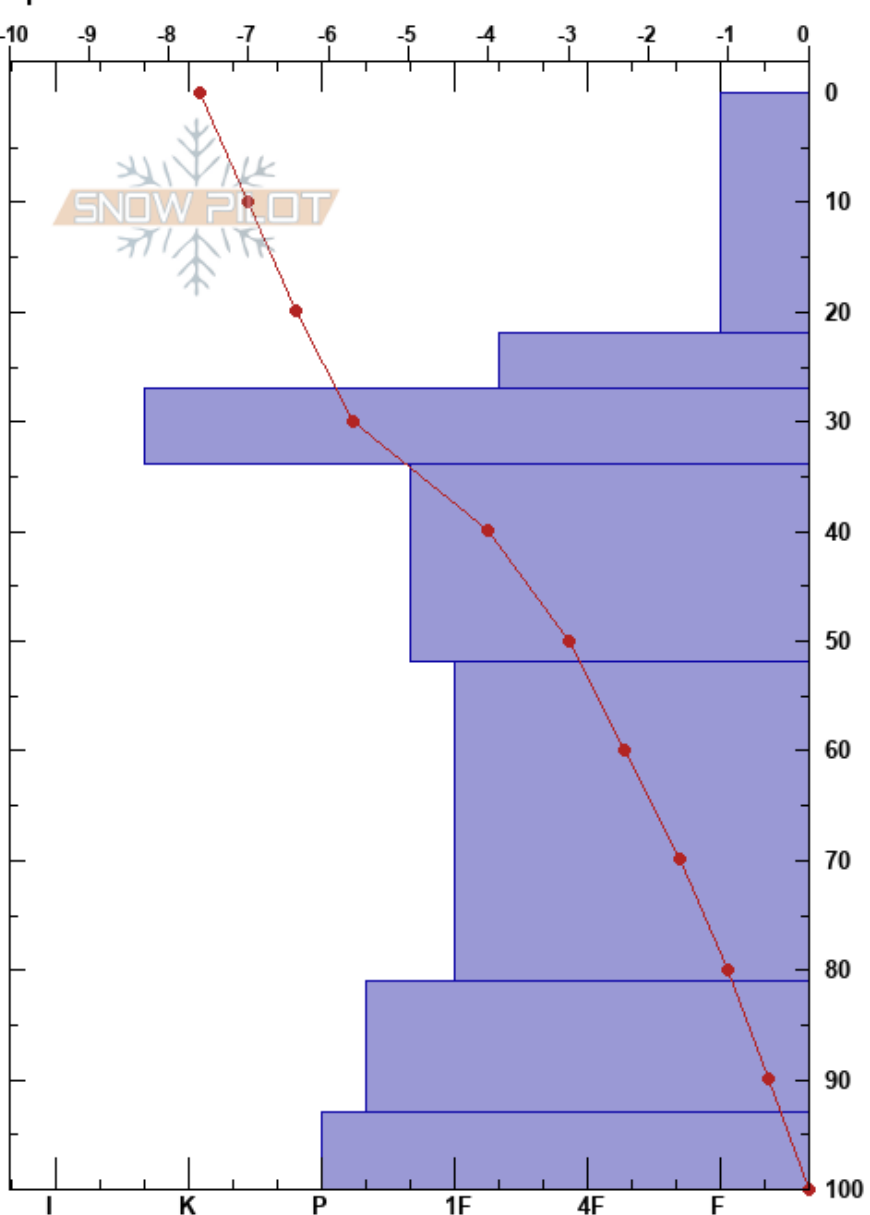

Supper Bon Bon
 Monashee
 BC
 Elevation: 2020 m
 Aspect: E
 Specifics:

Mustang Powder
 12/12/2023 - 11:04
 Co-ord:
 Slope Angle: 32°
 Wind Loading:

Stability:
 Air Temperature: -4°C
 Sky Cover: FEW
 Precipitation: NO
 Wind: SE Light Breeze

HS: 100
 Layer Notes:
 27-34cm: rain Cr 12/05/23
 34-52cm: Problematic layer

Form	Crystal		ρ kg/m ³	Stability tests & Layer comments
	Size	Moisture		
/r	2			
/	1.5-2	D		
•	0.5-1	D		← ECTN13 @22cm ← CT11, RP @22cm
○	1	D		27-34cm: rain Cr 12/05/23
•	0.5-1	D		
				← CT12, SP @52cm Dec 1 SH/Fc ← ECTP20 @52cm Sp on V20mm/Fc2
□	1-1.5	D		
□	1-1.5	D		
□	2	D		