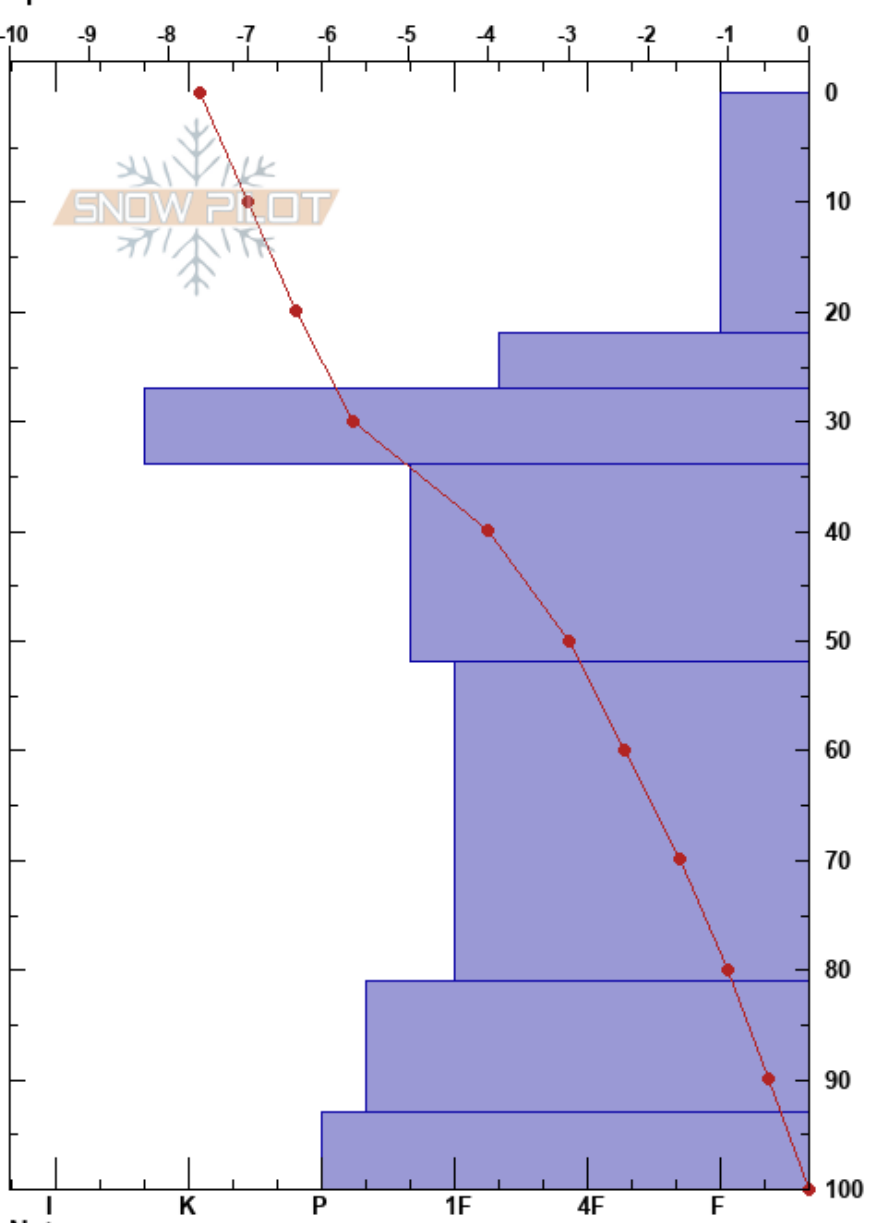

Supper Bon Bon
 Monashee
 BC
 Elevation: 2020 m
 Aspect: E
 Specifics:

Mustang Powder
 12/12/2023 - 11:04
 Co-ord:
 Slope Angle: 32°
 Wind Loading:

Stability:
 Air Temperature: -4°C
 Sky Cover: FEW
 Precipitation: NO
 Wind: SE Light Breeze

HS: 100
 Layer Notes:
 27-34cm: rain Cr 12/05/23
 34-52cm: Problematic layer

| Form | Crystal | | ρ kg/m ³ | Stability tests & Layer comments |
|------|---------|----------|-----------------------------|--|
| | Size | Moisture | | |
| /r | 2 | | | |
| / | 1.5-2 | D | | |
| • | 0.5-1 | D | | ← ECTN13 @22cm ← CT11, RP @22cm |
| ○ | 1 | D | | 27-34cm: rain Cr 12/05/23 |
| • | 0.5-1 | D | | |
| | | | | ← CT12, SP @52cm Dec 1 SH/Fc ← ECTP20 @52cm Sp on V20mm/Fc2 |
| □ | 1-1.5 | D | | |
| □ | 1-1.5 | D | | |
| □ | 2 | D | | |