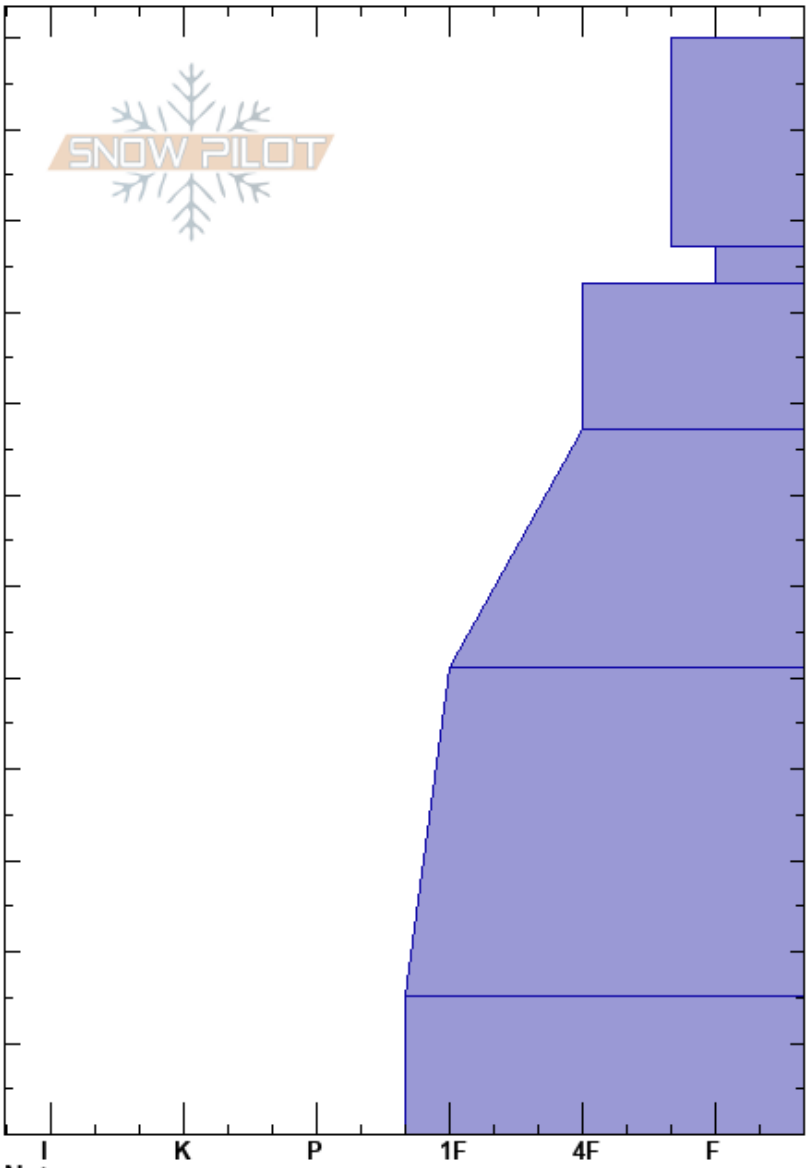

Thurston Low Roll
 Wasatch Range
 UT
 Elevation: 8435 ft
 Aspect: NE
 Specifics: Pit dug in a Ski Area; Pit is representative of backcountry

Robby Young
 12/12/2023 - 11:30am
 Co-ord: 12T 429285W 4549148N
 Slope Angle: 37°
 Wind Loading: no

Stability: HS: 120
 Air Temperature: -3°C
 Sky Cover: SCT
 Precipitation: NO
 Wind: S Light Breeze
 Layer Notes:

Crystal Form	Crystal Size	Moisture	ρ kg/m ³	Stability tests & Layer comments
/ (•)	0.1-0.3			
⚡	1-2.5			← ECTN8 @97cm
•	0.3-0.5			
•	0.3-0.5			
•	0.3-0.5			
⊖	1-2	M		