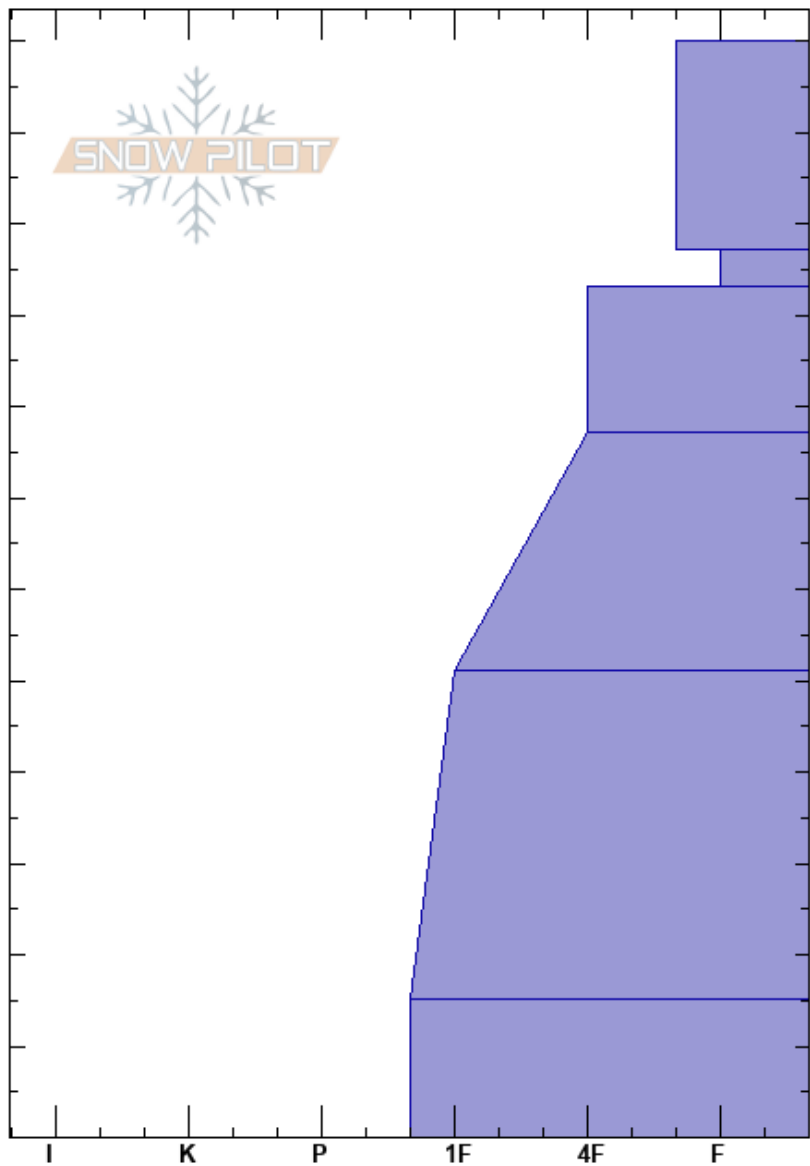

Thurston Low Roll
 Wasatch Range
 UT
 Elevation: 8435 ft
 Aspect: NE

Robby Young
 12/12/2023 - 11:30am
 Co-ord: 12T 429285W 4549148N
 Slope Angle: 37°
 Wind Loading: no

Stability: HS: 120
 Air Temperature: -3°C
 Sky Cover: SCT
 Precipitation: NO
 Wind: S Light Breeze

Specifics: Pit dug in a Ski Area; Pit is representative of backcountry

Crystal Form	Size	Moisture	ρ kg/m ³	Stability tests & Layer comments
/ (•)	0.1-0.3			
⚡	1-2.5			← ECTN8 @97cm
•	0.3-0.5			
•	0.3-0.5			
•	0.3-0.5			
⊖	1-2	M		