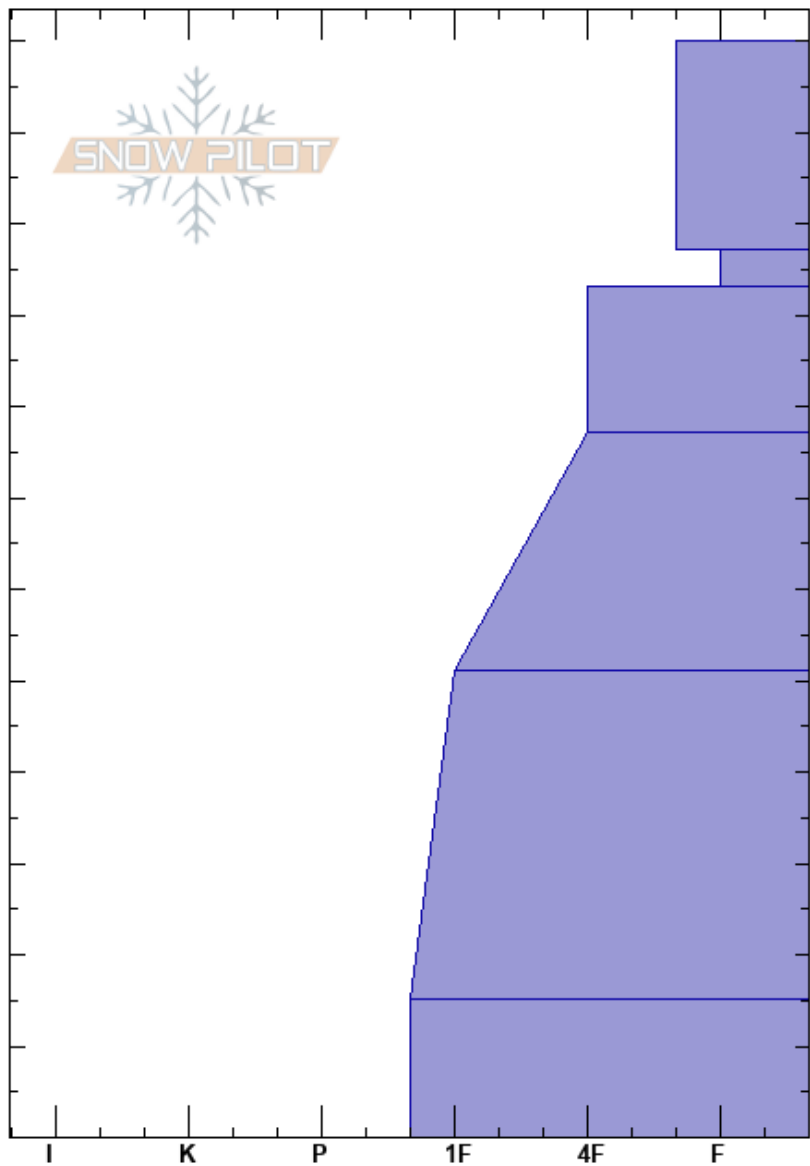

Thurston Low Roll
 Wasatch Range
 UT
 Elevation: 8435 ft
 Aspect: NE

Robby Young
 12/12/2023 - 11:30am
 Co-ord: 12T 429285W 4549148N
 Slope Angle: 37°
 Wind Loading: no

Stability: HS: 120
 Air Temperature: -3°C
 Sky Cover: SCT
 Precipitation: NO
 Wind: S Light Breeze

Specifics: Pit dug in a Ski Area; Pit is representative of backcountry

Crystal Form	Crystal Size	Moisture	ρ kg/m ³	Stability tests & Layer comments
/ (•)	0.1-0.3			
⚡	1-2.5			← ECTN8 @97cm
•	0.3-0.5			
•	0.3-0.5			
•	0.3-0.5			
⊖	1-2	M		