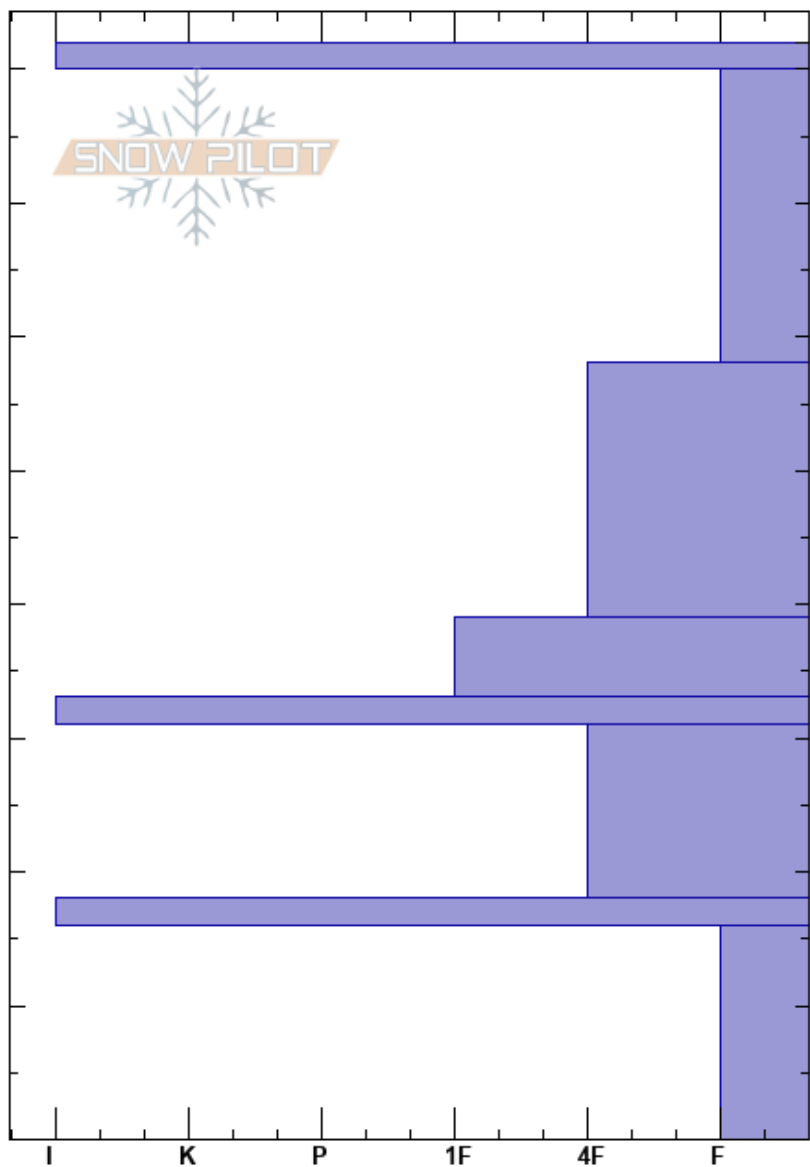

Southback - PartyKnoll  
Crystal Mtn  
WA

Charlie Stewart  
12/11/2023 - 11:00am

Stability: Fair  
Air Temperature:  
Sky Cover: SCT  
Precipitation: NO  
Wind: Calm

HS:82

Layer Notes:  
16-0cm: Problematic layer

Elevation: 5950 ft  
Aspect: SE

Co-ord:  
Slope Angle:  
Wind Loading:

Specifics: Recent avalanche activity on similar slopes; Ski tracks on slope

Crystal Form	Crystal Size	Moisture	$\rho$ kg/m <sup>3</sup>	Stability tests & Layer comments
∇				
■ (=)				
/				
/				
⊗				
■ (=)				
⊗				
■ (=)				
⊗				