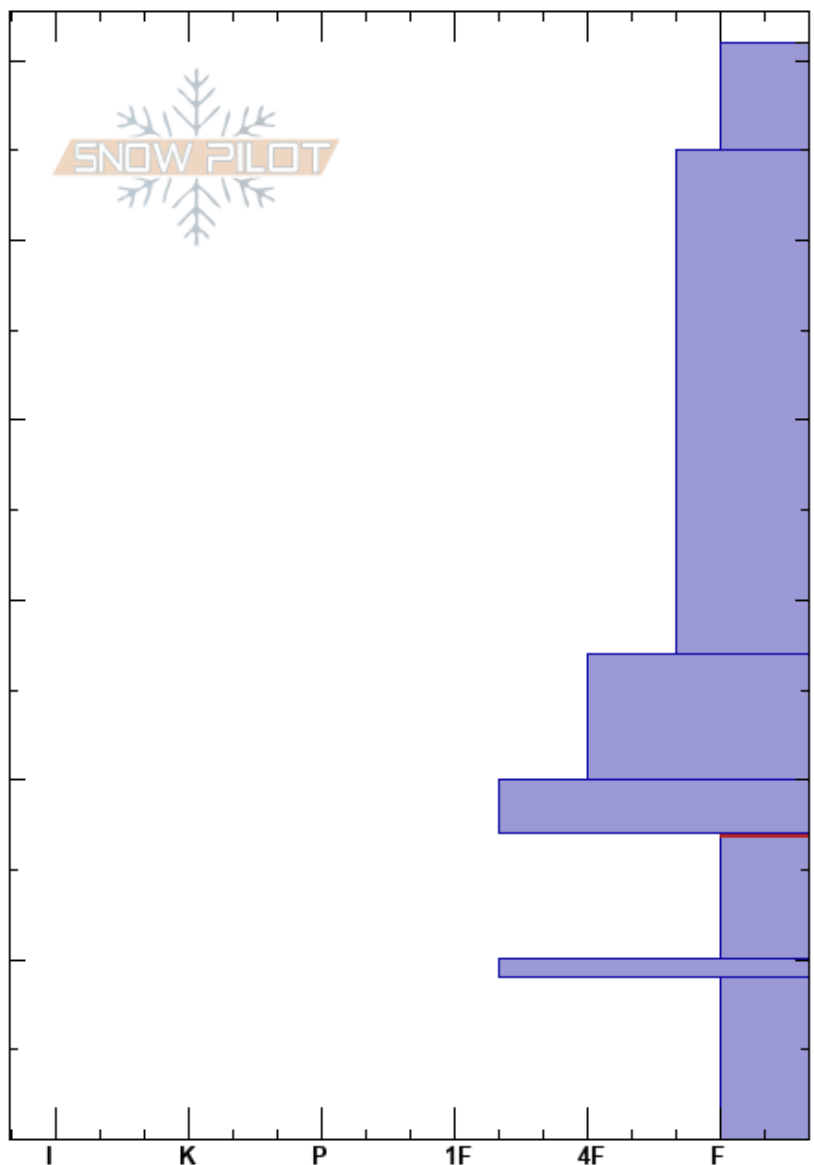

Fingers Meadow
Bridger Range
MT

Ian Hoyer
12/12/2023 - 11:00am
Co-ord: 45.80598N, -110.92829W
Slope Angle: 35°
Wind Loading: no

Stability: Poor
Air Temperature:
Sky Cover: BKN
Precipitation: NO
Wind: Calm

HS: 61
PF: 55 17-10cm: Problematic layer
PS: 35

Elevation: 8100 ft
Aspect: 100°

Specifics: Collapsing, widespread; Ski tracks on slope; We skied slope

Crystal Form	Crystal Size	Moisture	ρ kg/m ³	Stability tests & Layer comments
+				
/				
/				
⊙ (●)				← 2x ECTPV @17cm
^	4.8			
⊙				
^	4.8			