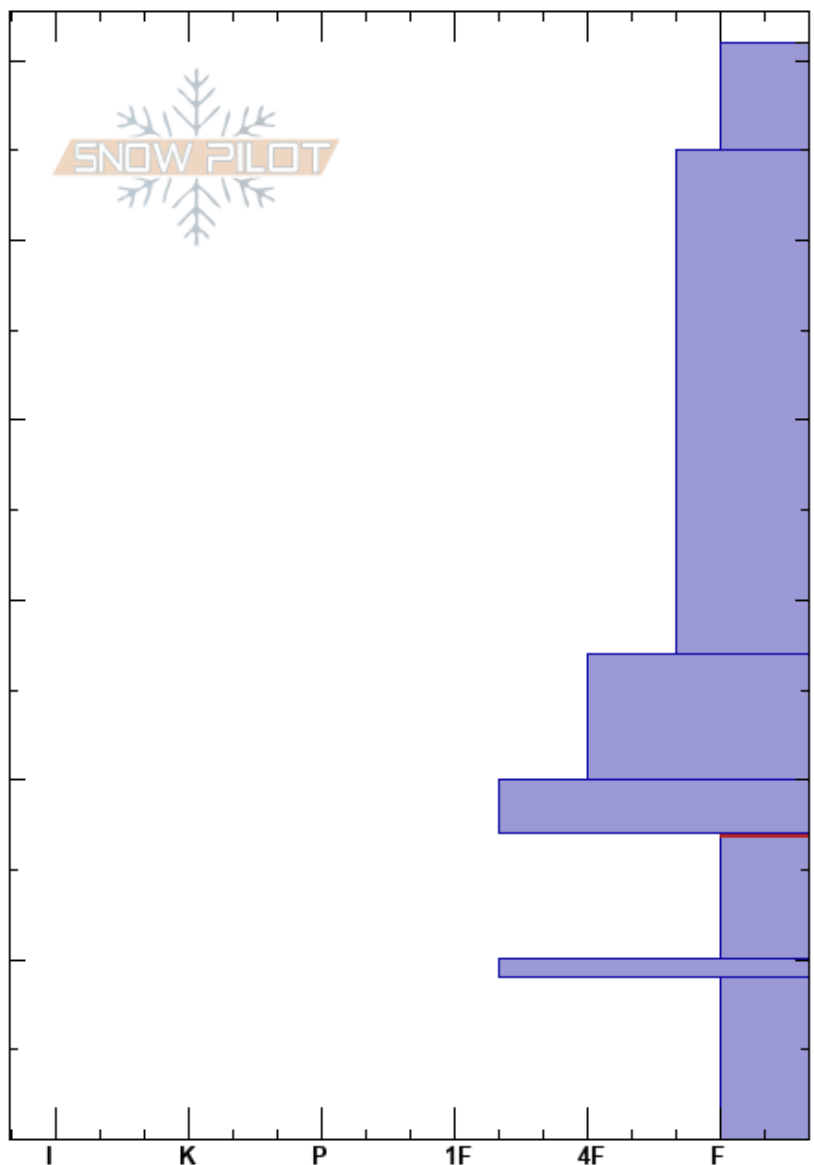

Fingers Meadow
 Bridger Range
 MT

Ian Hoyer
 12/12/2023 - 11:00am
 Co-ord: 45.80598N, -110.92829W
 Slope Angle: 35°
 Wind Loading: no

Stability: Poor
 Air Temperature:
 Sky Cover: BKN
 Precipitation: NO
 Wind: Calm

HS: 61
 PF: 55 17-10cm: Problematic layer
 PS: 35

Elevation: 8100 ft
 Aspect: 100°

Specifics: Collapsing, widespread; Ski tracks on slope; We skied slope

Crystal Form	Crystal Size	Moisture	ρ kg/m ³	Stability tests & Layer comments
+				
/				
/				
⊙ (●)				← 2x ECTPV @17cm
^	4.8			
⊙				
^	4.8			