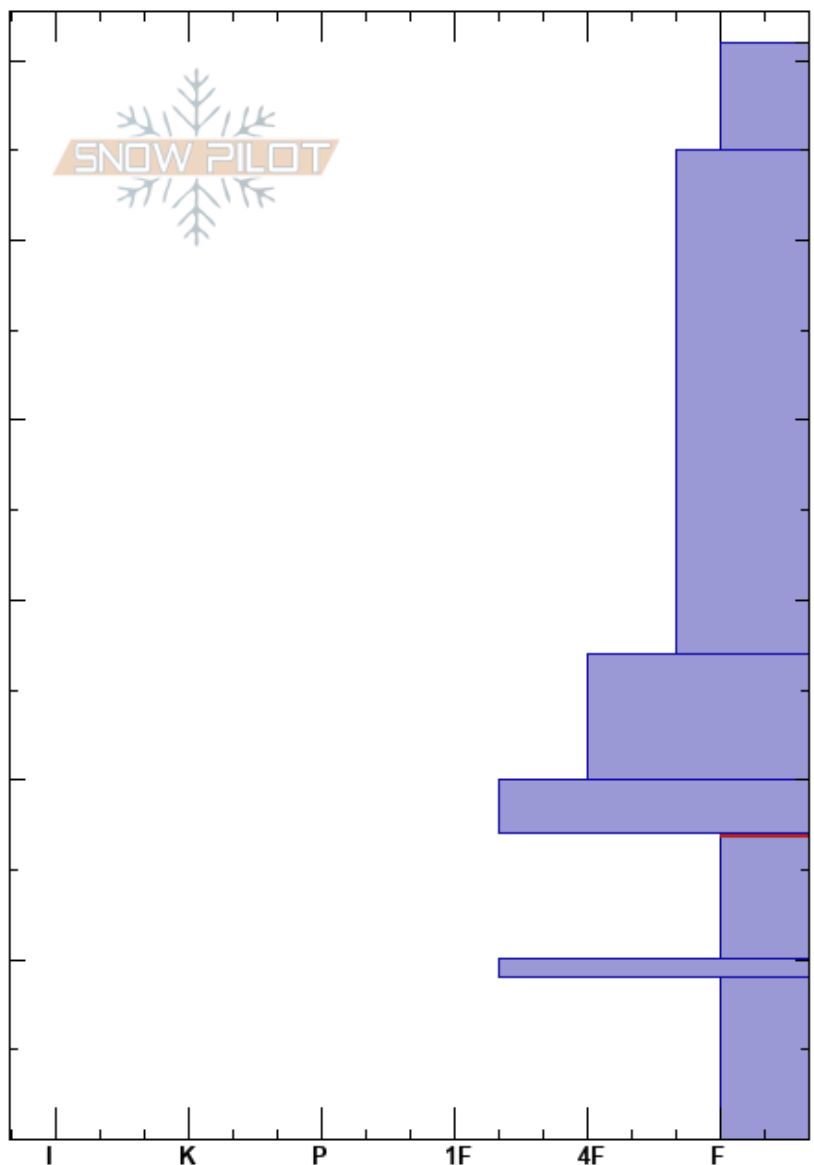

Fingers Meadow
Bridger Range
MT

Ian Hoyer
12/12/2023 - 11:00am
Co-ord: 45.80598N, -110.92829W
Slope Angle: 35°
Wind Loading: no

Stability: Poor
Air Temperature:
Sky Cover: BKN
Precipitation: NO
Wind: Calm

HS: 61
PF: 55 17-10cm: Problematic layer
PS: 35

Elevation: 8100 ft
Aspect: 100°

Specifics: Collapsing, widespread; Ski tracks on slope; We skied slope

Crystal Form	Crystal Size	Moisture	ρ kg/m ³	Stability tests & Layer comments
+				
/				
/				
⊙ (●)				← 2x ECTPV @17cm
△	4.8			
⊙				
△	4.8			