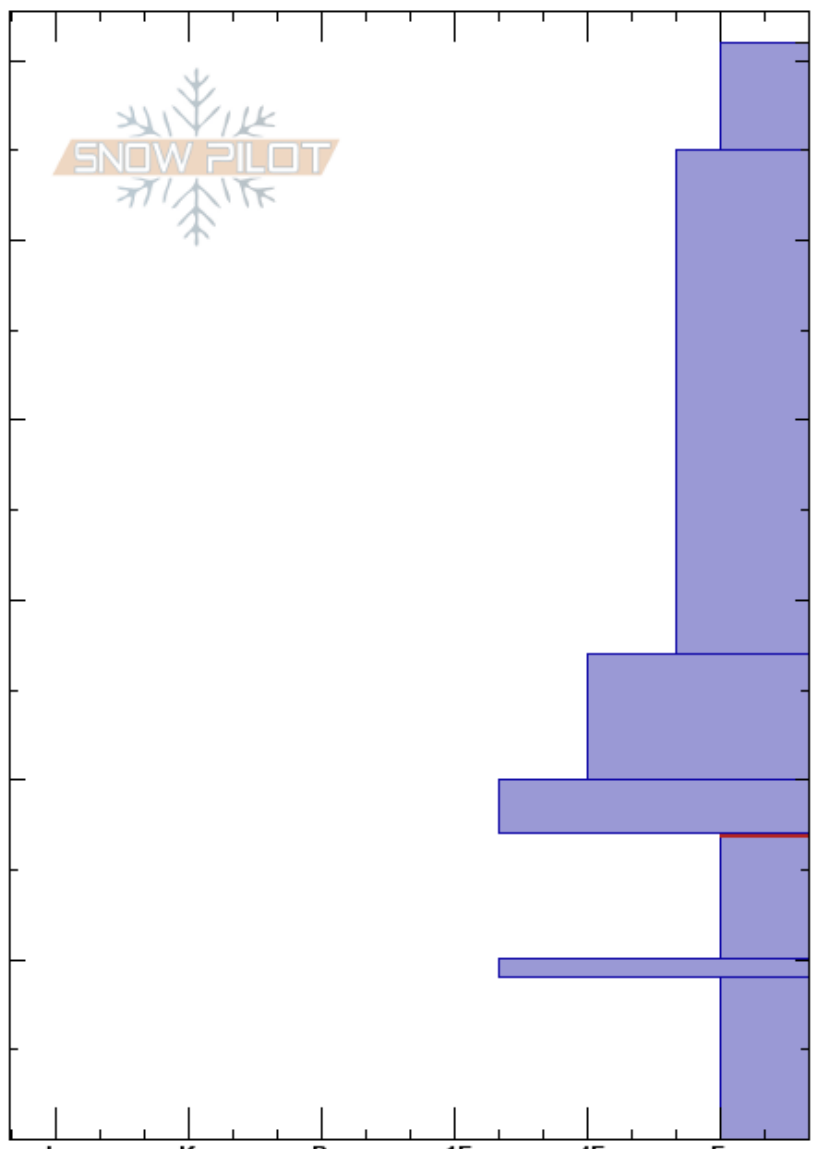

Fingers Meadow  
 Bridger Range  
 MT

Ian Hoyer  
 12/12/2023 - 11:00am  
 Co-ord: 45.80598N, -110.92829W  
 Slope Angle: 35°  
 Wind Loading: no

Stability: Poor  
 Air Temperature:  
 Sky Cover: BKN  
 Precipitation: NO  
 Wind: Calm

HS: 61  
 PF: 55 17-10cm: Problematic layer  
 PS: 35

Elevation: 8100 ft  
 Aspect: 100°

Specifics: Collapsing, widespread; Ski tracks on slope; We skied slope

Crystal Form	Crystal Size	Moisture	$\rho$ kg/m <sup>3</sup>	Stability tests & Layer comments
+				
/				
/				
⊙ (●)				← 2x ECTPV @17cm
^	4.8			
⊙				
^	4.8			