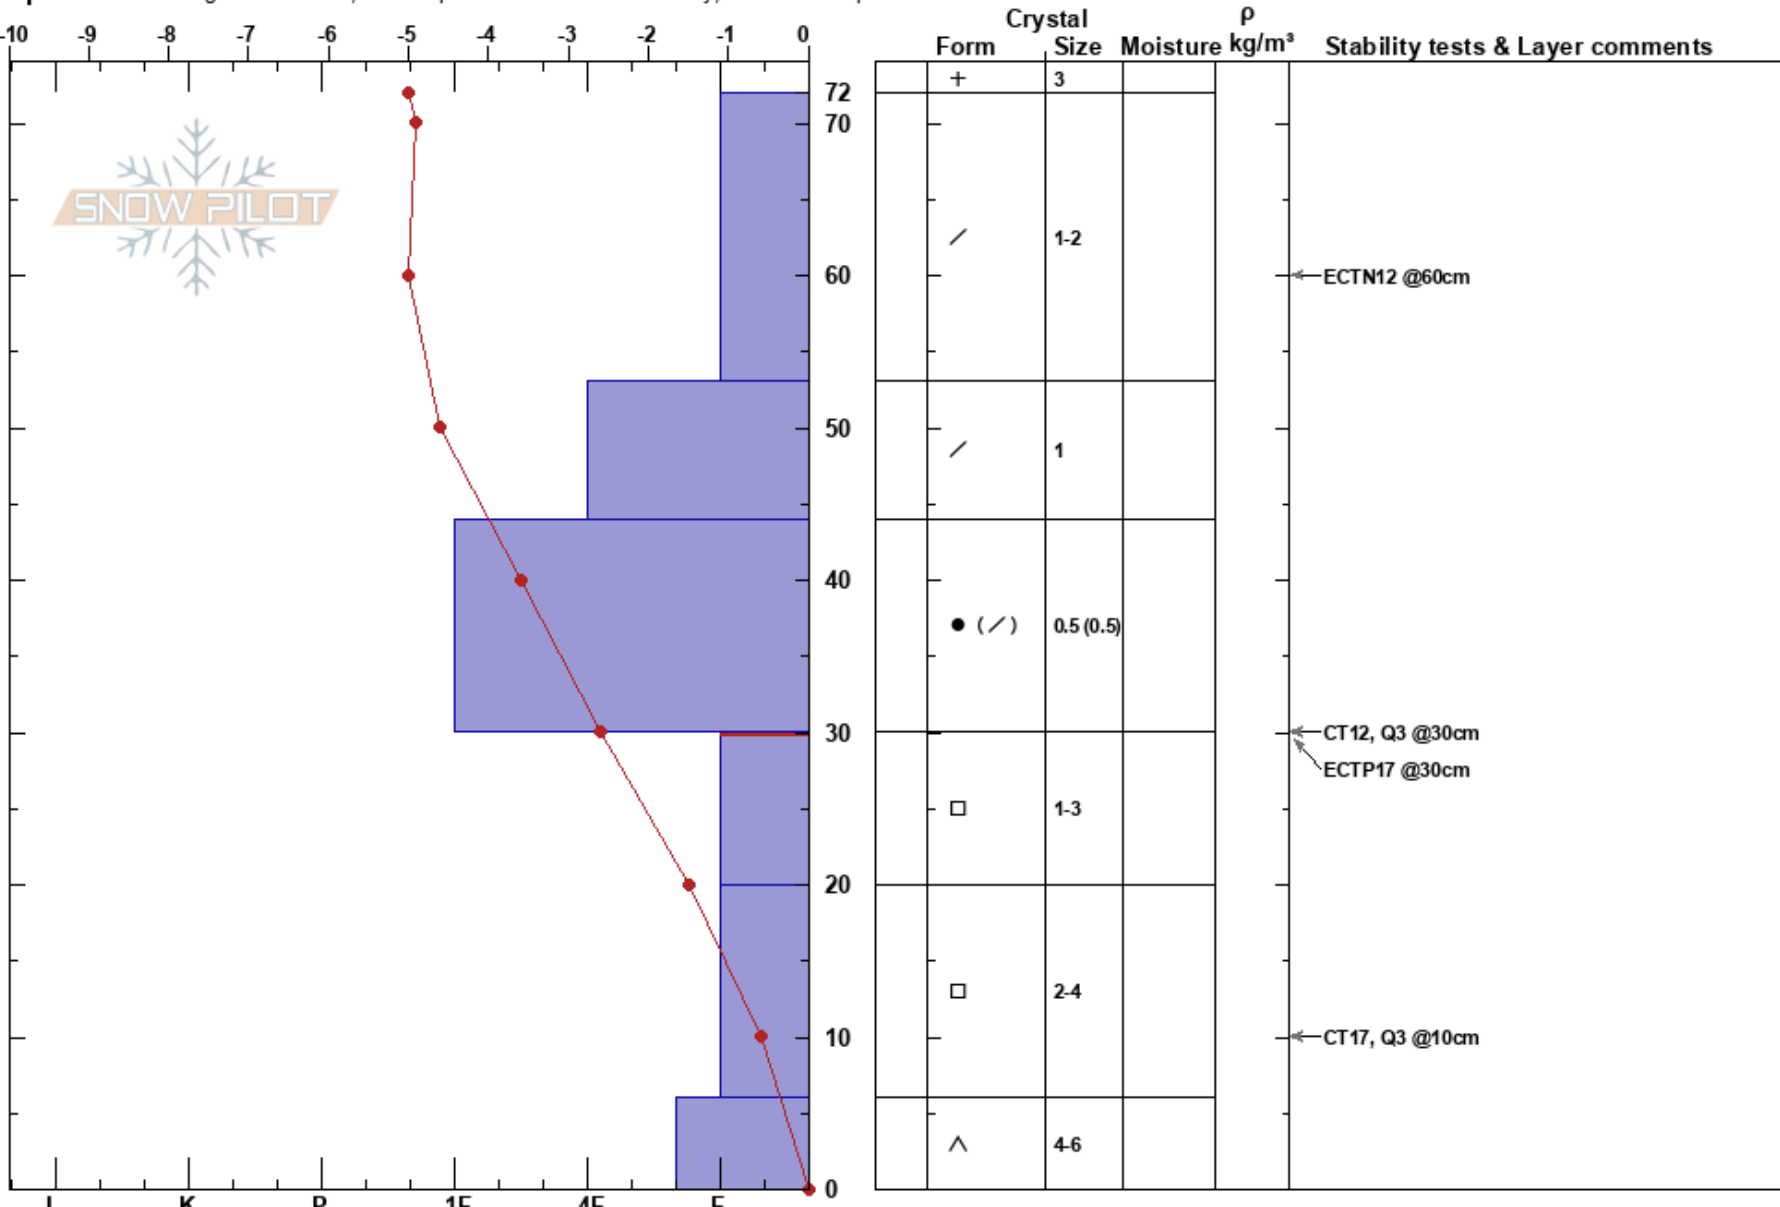

YC - Namaste
 Madison Range-N
 MT
 Elevation: 9711 ft
 Aspect: 270°

Nick Thompson
 11/12/2023 - 1:30pm
 Co-ord: 45.23136N, -111.45240W
 Slope Angle: 12°
 Wind Loading: no

Stability: **HS: 72**
 Air Temperature: -5°C **PF: 60** 30-20cm: Problematic layer
 Sky Cover: OVC **PS: 40**
 Precipitation: NO
 Wind: Calm

Specifics: Pit dug in a Ski Area; Pit is representative of backcountry; We skied slope

Notes: Pit dug by Nick Thompson, Matt Bruns, and Ellie Nolan within ski area boundary in terrain that has not been opened for the season. GROM score of 3.