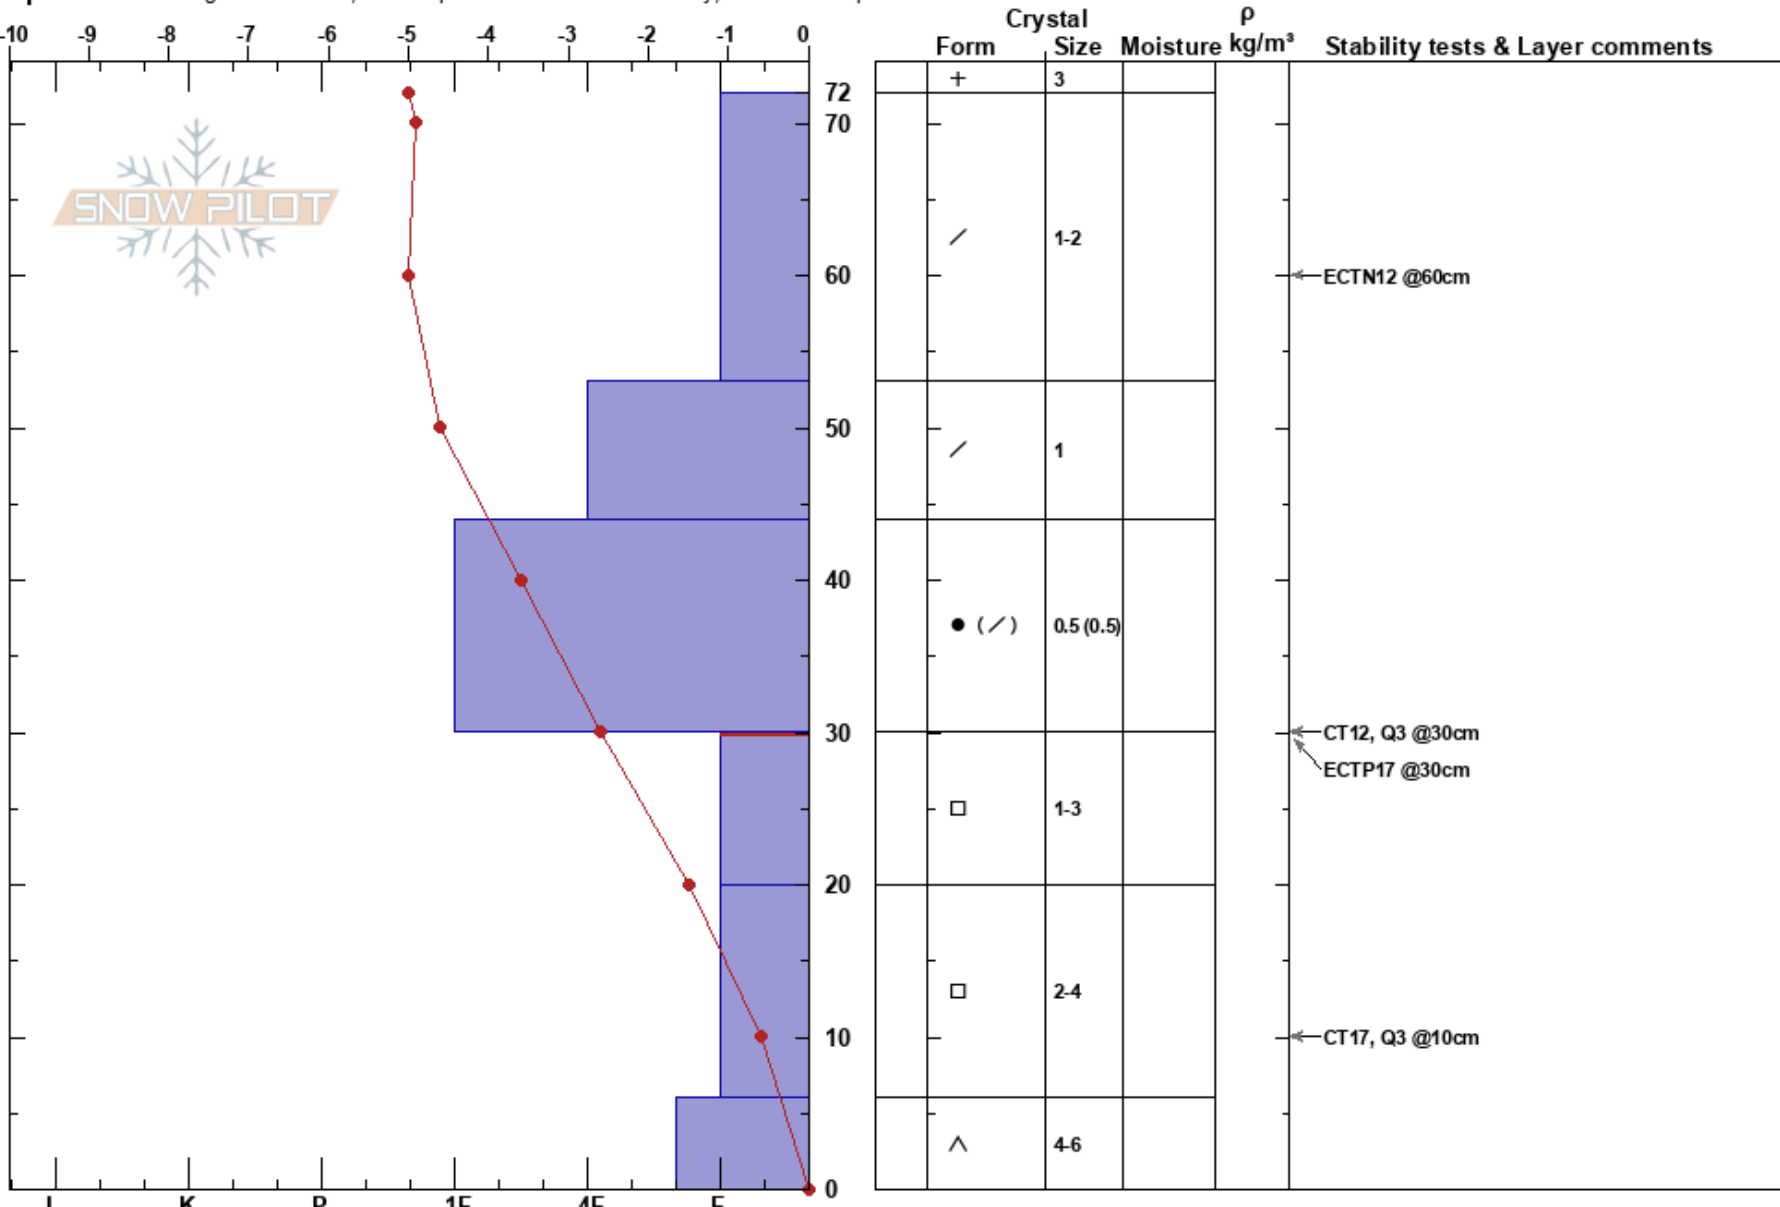

YC - Namaste
 Madison Range-N
 MT
 Elevation: 9711 ft
 Aspect: 270°

Nick Thompson
 11/12/2023 - 1:30pm
 Co-ord: 45.23136N, -111.45240W
 Slope Angle: 12°
 Wind Loading: no

Stability:
 Air Temperature: -5°C
 Sky Cover: OVC
 Precipitation: NO
 Wind: Calm
 HS: 72
 PF: 60
 PS: 40
 30-20cm: Problematic layer

Specifics: Pit dug in a Ski Area; Pit is representative of backcountry; We skied slope

Notes: Pit dug by Nick Thompson, Matt Bruns, and Ellie Nolan within ski area boundary in terrain that has not been opened for the season. GROM score of 3.