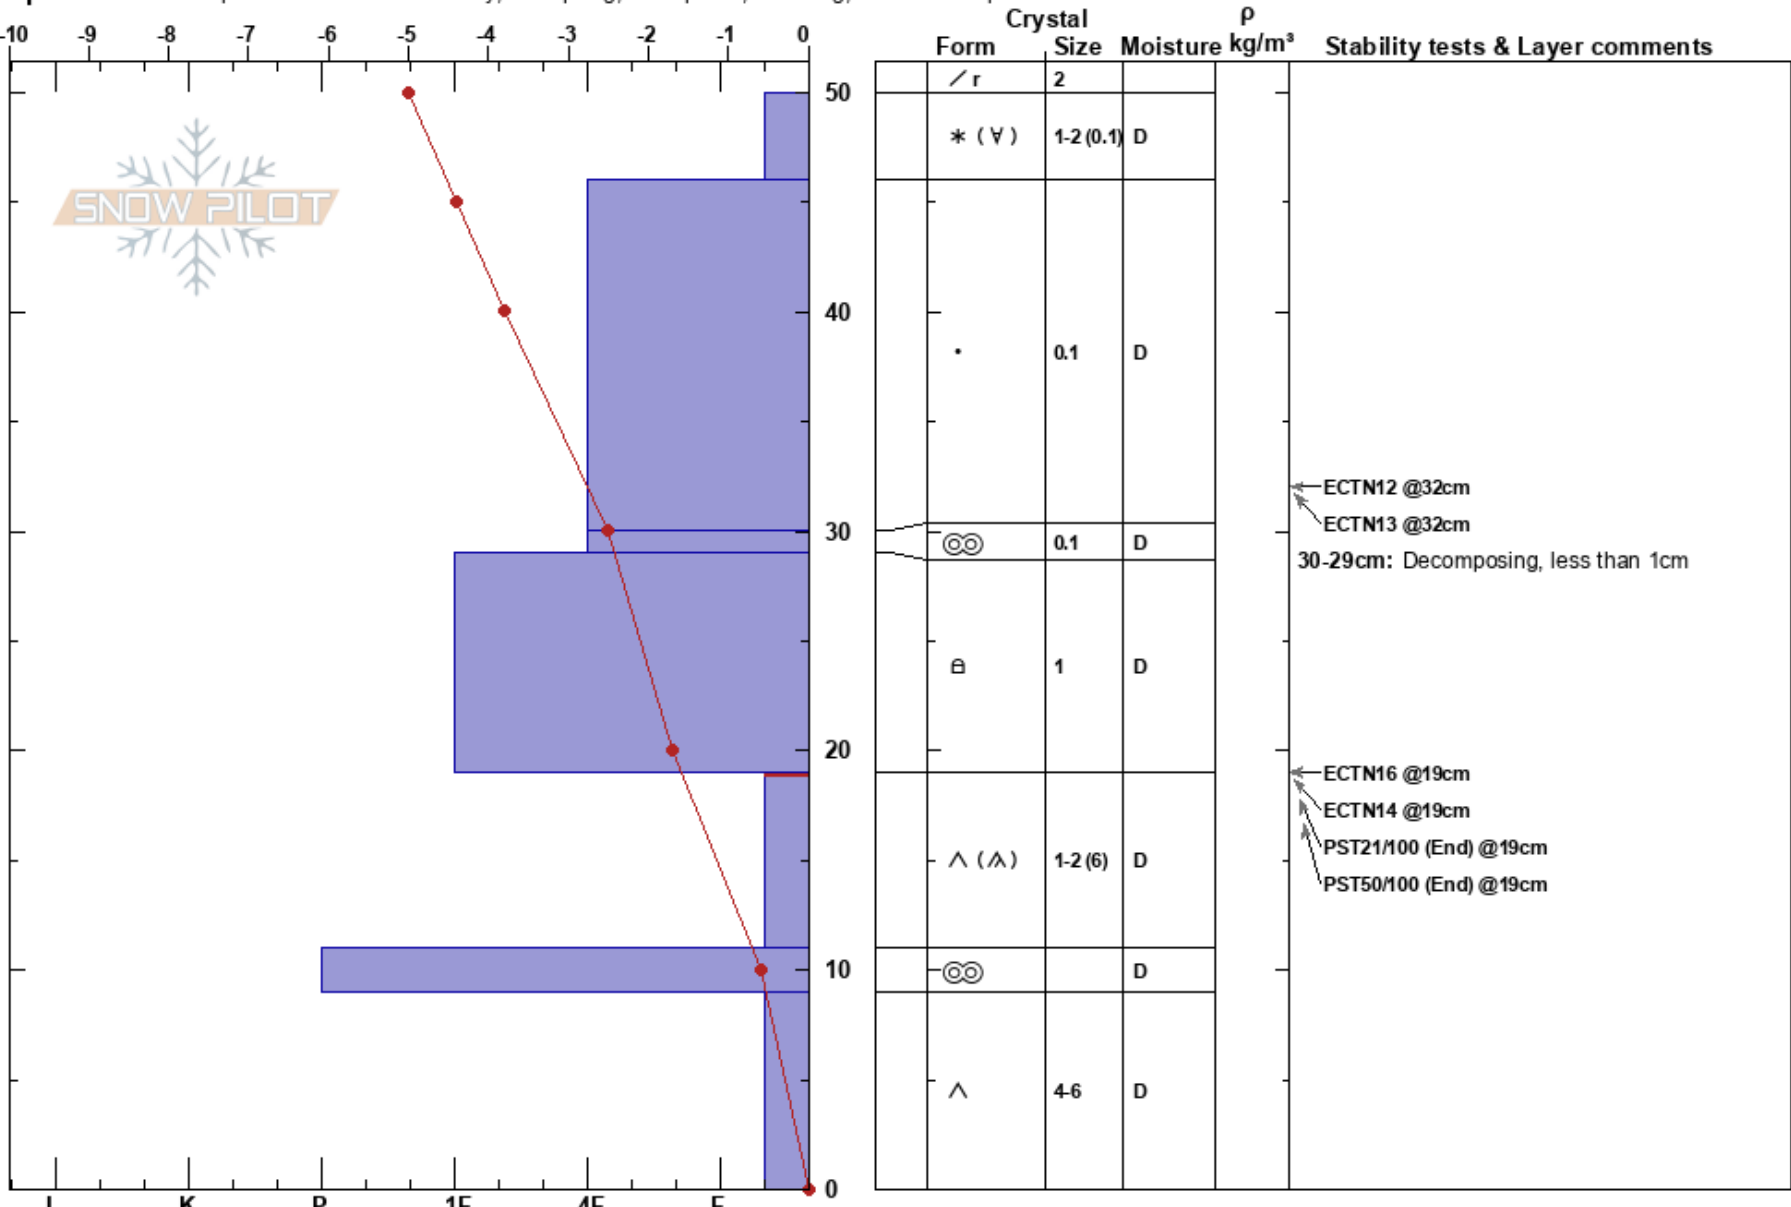

YC South Boundary  
 Madison Range-N  
 MT  
 Elevation: 8400 ft  
 Aspect: 70°

Griffin Dittmar  
 12/11/2023 - 1:50pm  
 Co-ord: 45.23206N, -111.43212W  
 Slope Angle: 16°  
 Wind Loading: no

Stability: **HS: 50**  
 Air Temperature: -4.1°C  
 Sky Cover: BKN  
 Precipitation: NO  
 Wind: NW Light Breeze

**PF: 50**  
**PS: 15**  
 30-29cm: Decomposing, less than 1cm  
 19-11cm: Problematic layer

**Specifics:** Pit is representative of backcountry; Collapsing, widespread; Cracking; We skied slope

**Notes:** Pit dug by: Griffin Dittmar, David Fandrich, Blue Eisele just outside the ski area boundary.