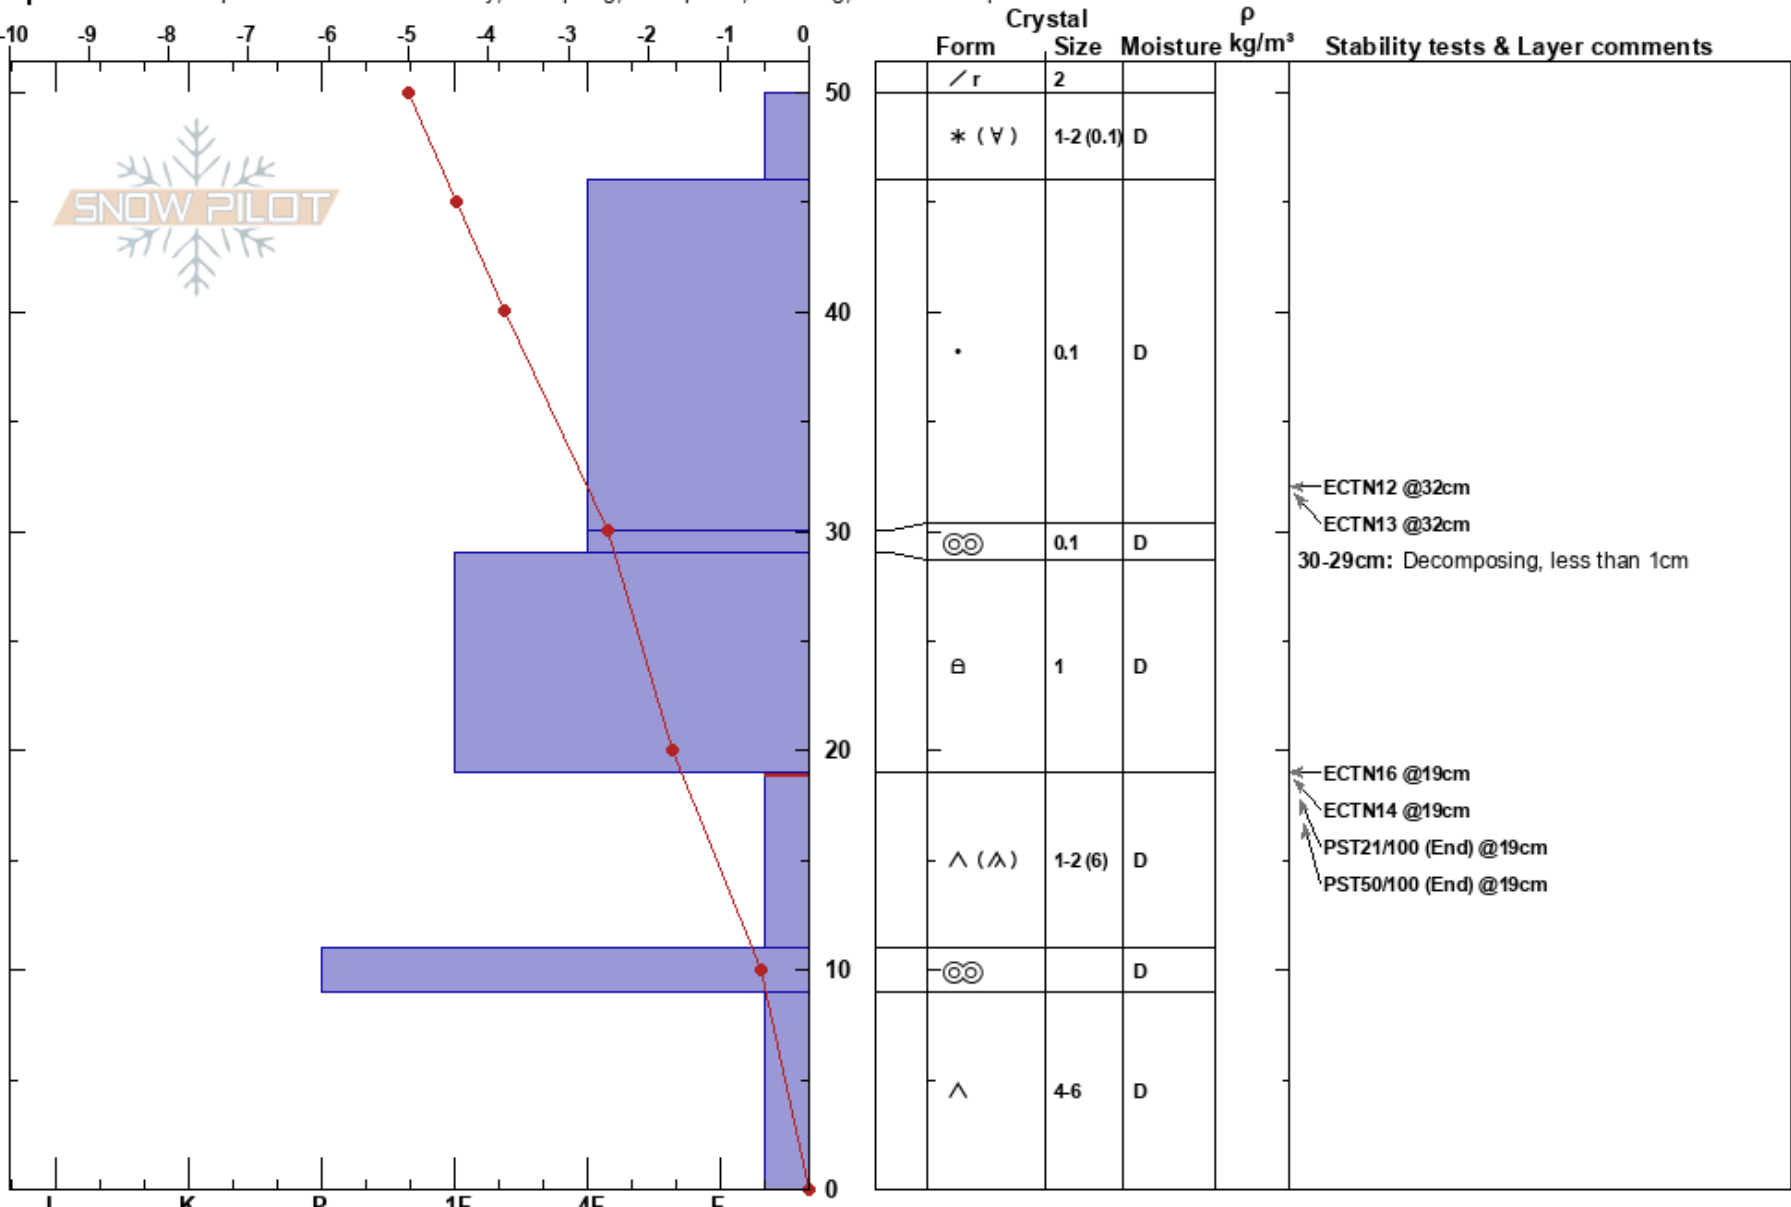

YC South Boundary  
 Madison Range-N  
 MT  
 Elevation: 8400 ft  
 Aspect: 70°

Griffin Dittmar  
 12/11/2023 - 1:50pm  
 Co-ord: 45.23206N, -111.43212W  
 Slope Angle: 16°  
 Wind Loading: no

Stability: **HS: 50**  
 Air Temperature: -4.1°C  
 Sky Cover: BKN  
 Precipitation: NO  
 Wind: NW Light Breeze

**Layer Notes:**  
 30-29cm: Decomposing, less than 1cm  
 19-11cm: Problematic layer

**Specifics:** Pit is representative of backcountry; Collapsing, widespread; Cracking; We skied slope

**Notes:** Pit dug by: Griffin Dittmar, David Fandrich, Blue Eisele just outside the ski area boundary.