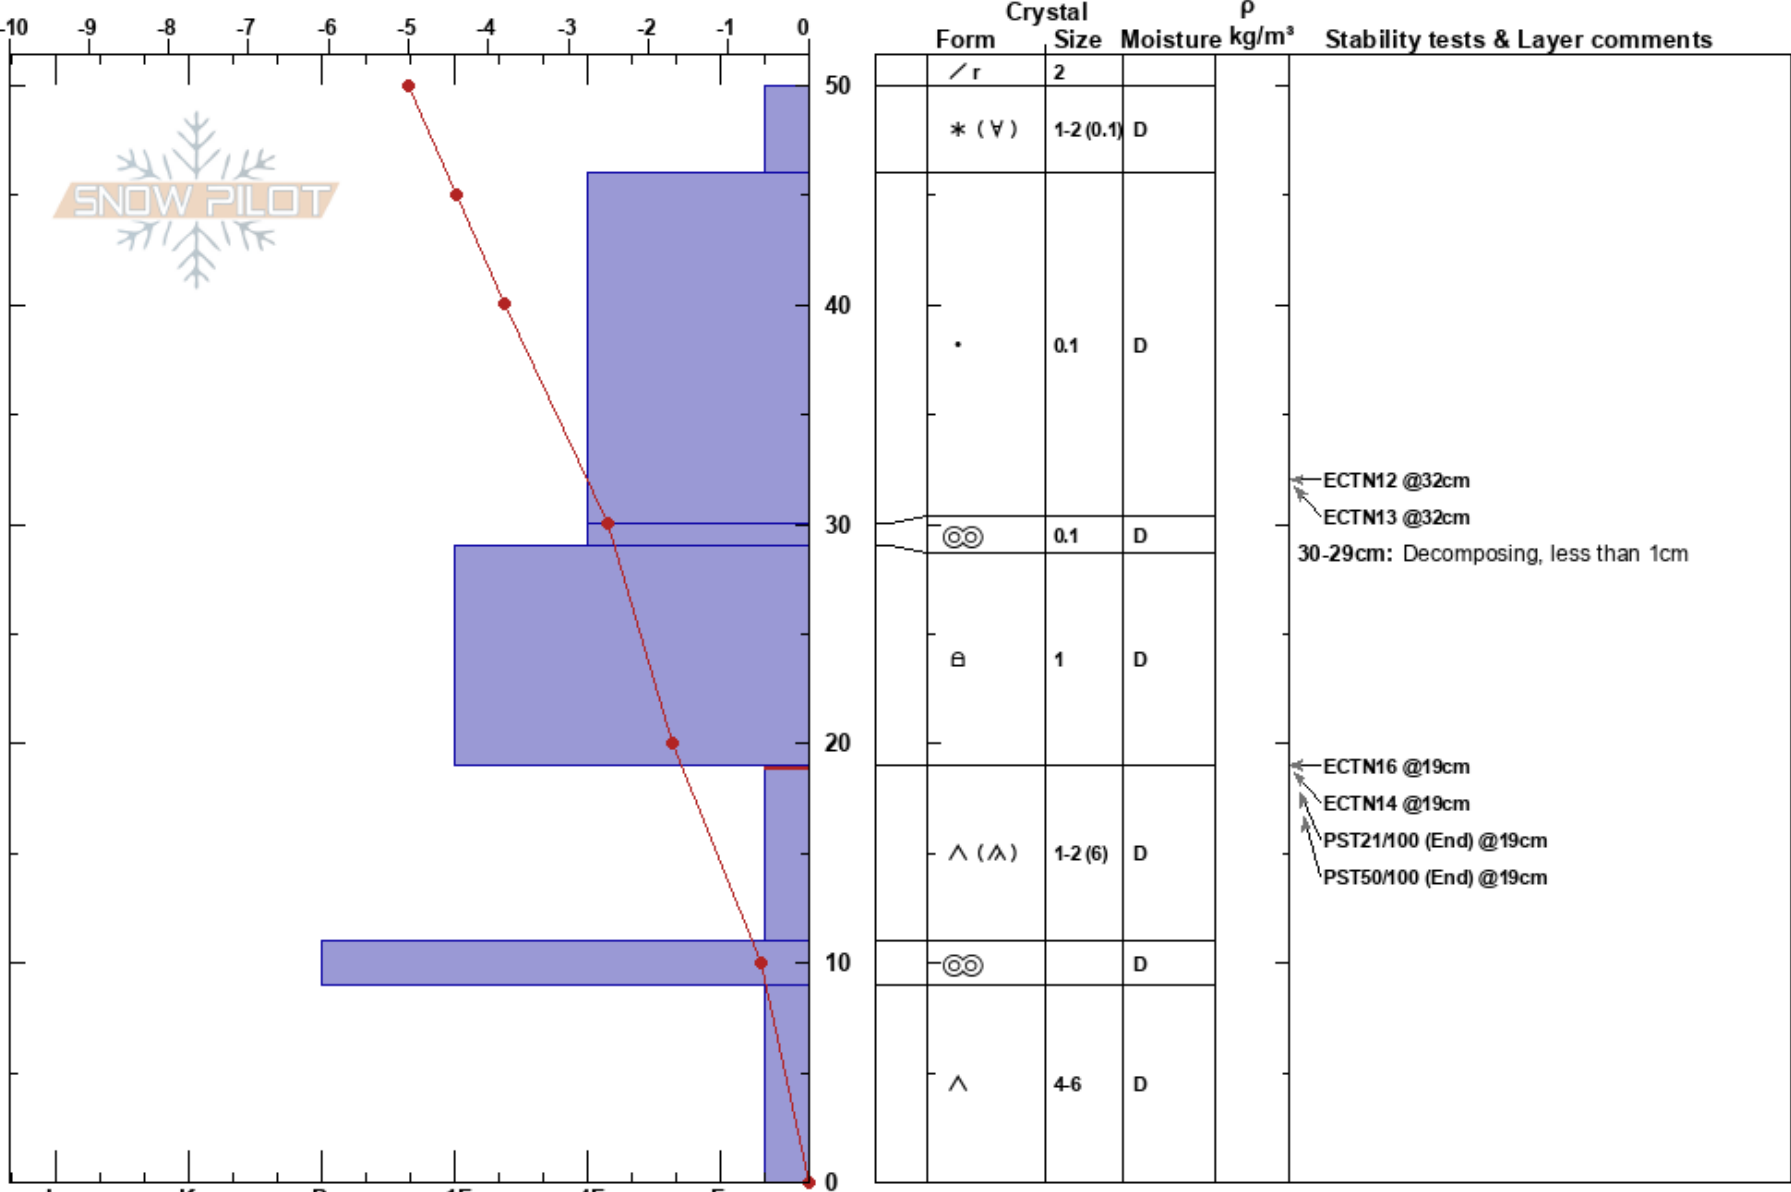

YC South Boundary
 Madison Range-N
 MT
 Elevation: 8400 ft
 Aspect: 70°

Griffin Dittmar
 12/11/2023 - 1:50pm
 Co-ord: 45.23206N, -111.43212W
 Slope Angle: 16°
 Wind Loading: no

Stability: **HS: 50**
 Air Temperature: -4.1°C
 Sky Cover: BKN
 Precipitation: NO
 Wind: NW Light Breeze

Layer Notes:
 30-29cm: Decomposing, less than 1cm
 19-11cm: Problematic layer

Specifics: Pit is representative of backcountry; Collapsing, widespread; Cracking; We skied slope

Notes: Pit dug by: Griffin Dittmar, David Fandrich, Blue Eisele just outside the ski area boundary.