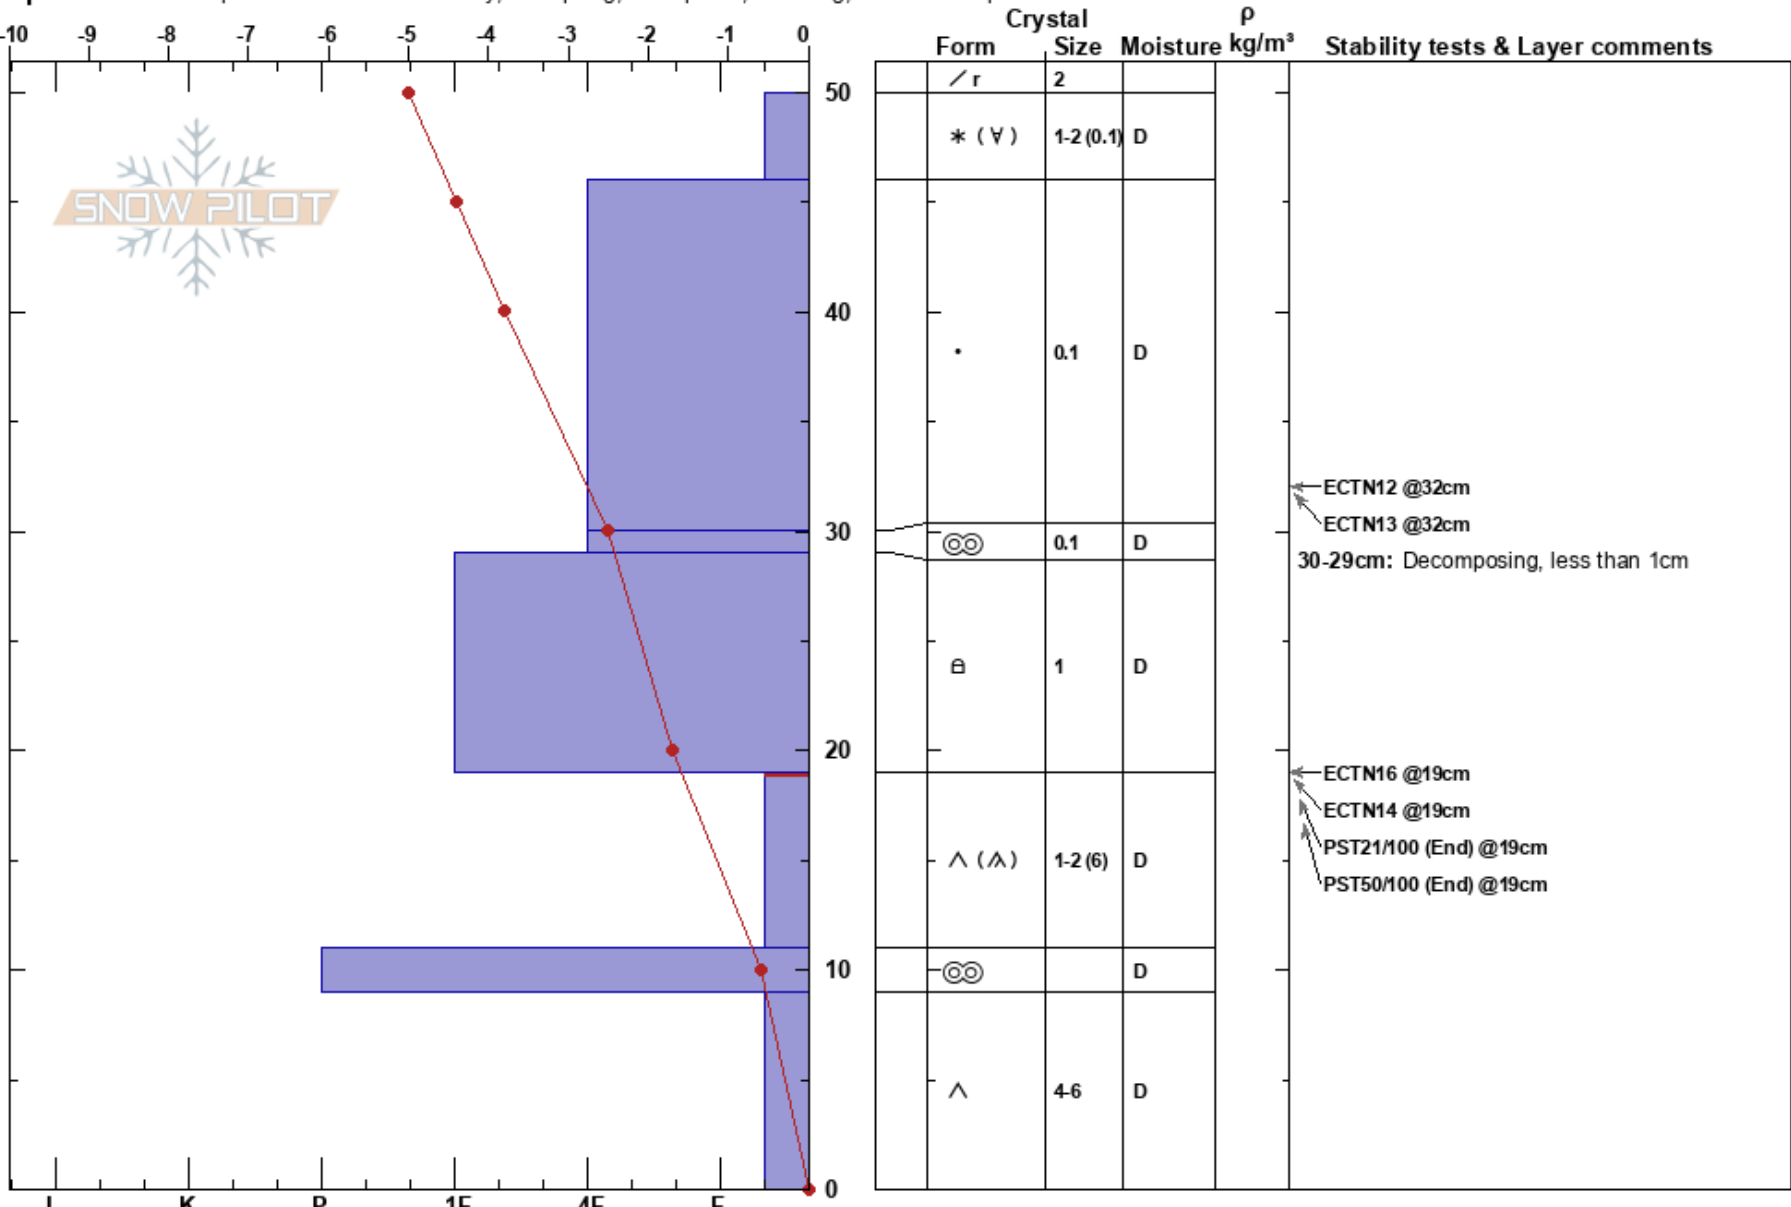

YC South Boundary
 Madison Range-N
 MT
 Elevation: 8400 ft
 Aspect: 70°

Griffin Dittmar
 12/11/2023 - 1:50pm
 Co-ord: 45.23206N, -111.43212W
 Slope Angle: 16°
 Wind Loading: no

Stability: **HS: 50**
 Air Temperature: -4.1°C
 Sky Cover: BKN
 Precipitation: NO
 Wind: NW Light Breeze

PF: 50
PS: 15
 30-29cm: Decomposing, less than 1cm
 19-11cm: Problematic layer

Specifics: Pit is representative of backcountry; Collapsing, widespread; Cracking; We skied slope

Notes: Pit dug by: Griffin Dittmar, David Fandrich, Blue Eisele just outside the ski area boundary.