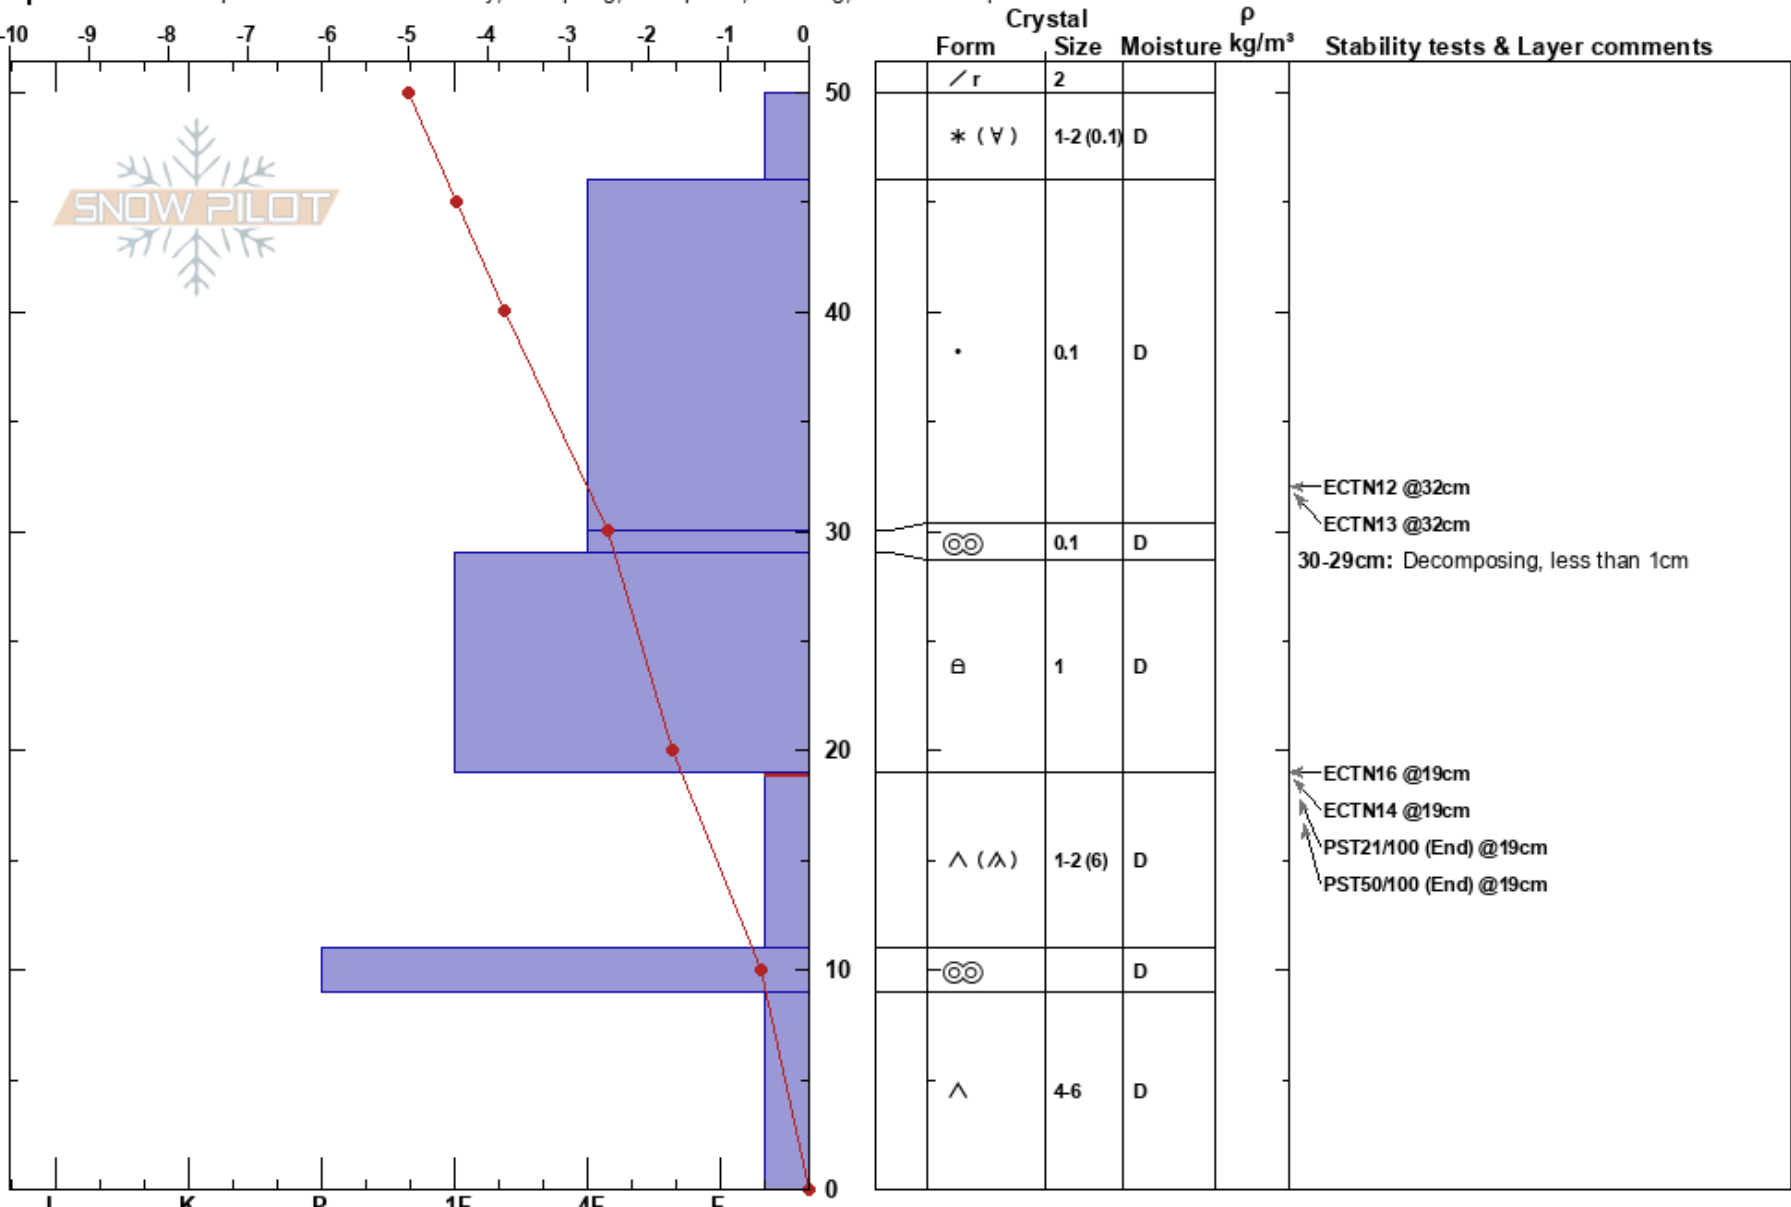

YC South Boundary
 Madison Range-N
 MT
 Elevation: 8400 ft
 Aspect: 70°

Griffin Dittmar
 12/11/2023 - 1:50pm
 Co-ord: 45.23206N, -111.43212W
 Slope Angle: 16°
 Wind Loading: no

Stability: **HS: 50**
 Air Temperature: -4.1°C
 Sky Cover: BKN
 Precipitation: NO
 Wind: NW Light Breeze

Layer Notes:
 30-29cm: Decomposing, less than 1cm
 19-11cm: Problematic layer

Specifics: Pit is representative of backcountry; Collapsing, widespread; Cracking; We skied slope

Notes: Pit dug by: Griffin Dittmar, David Fandrich, Blue Eisele just outside the ski area boundary.