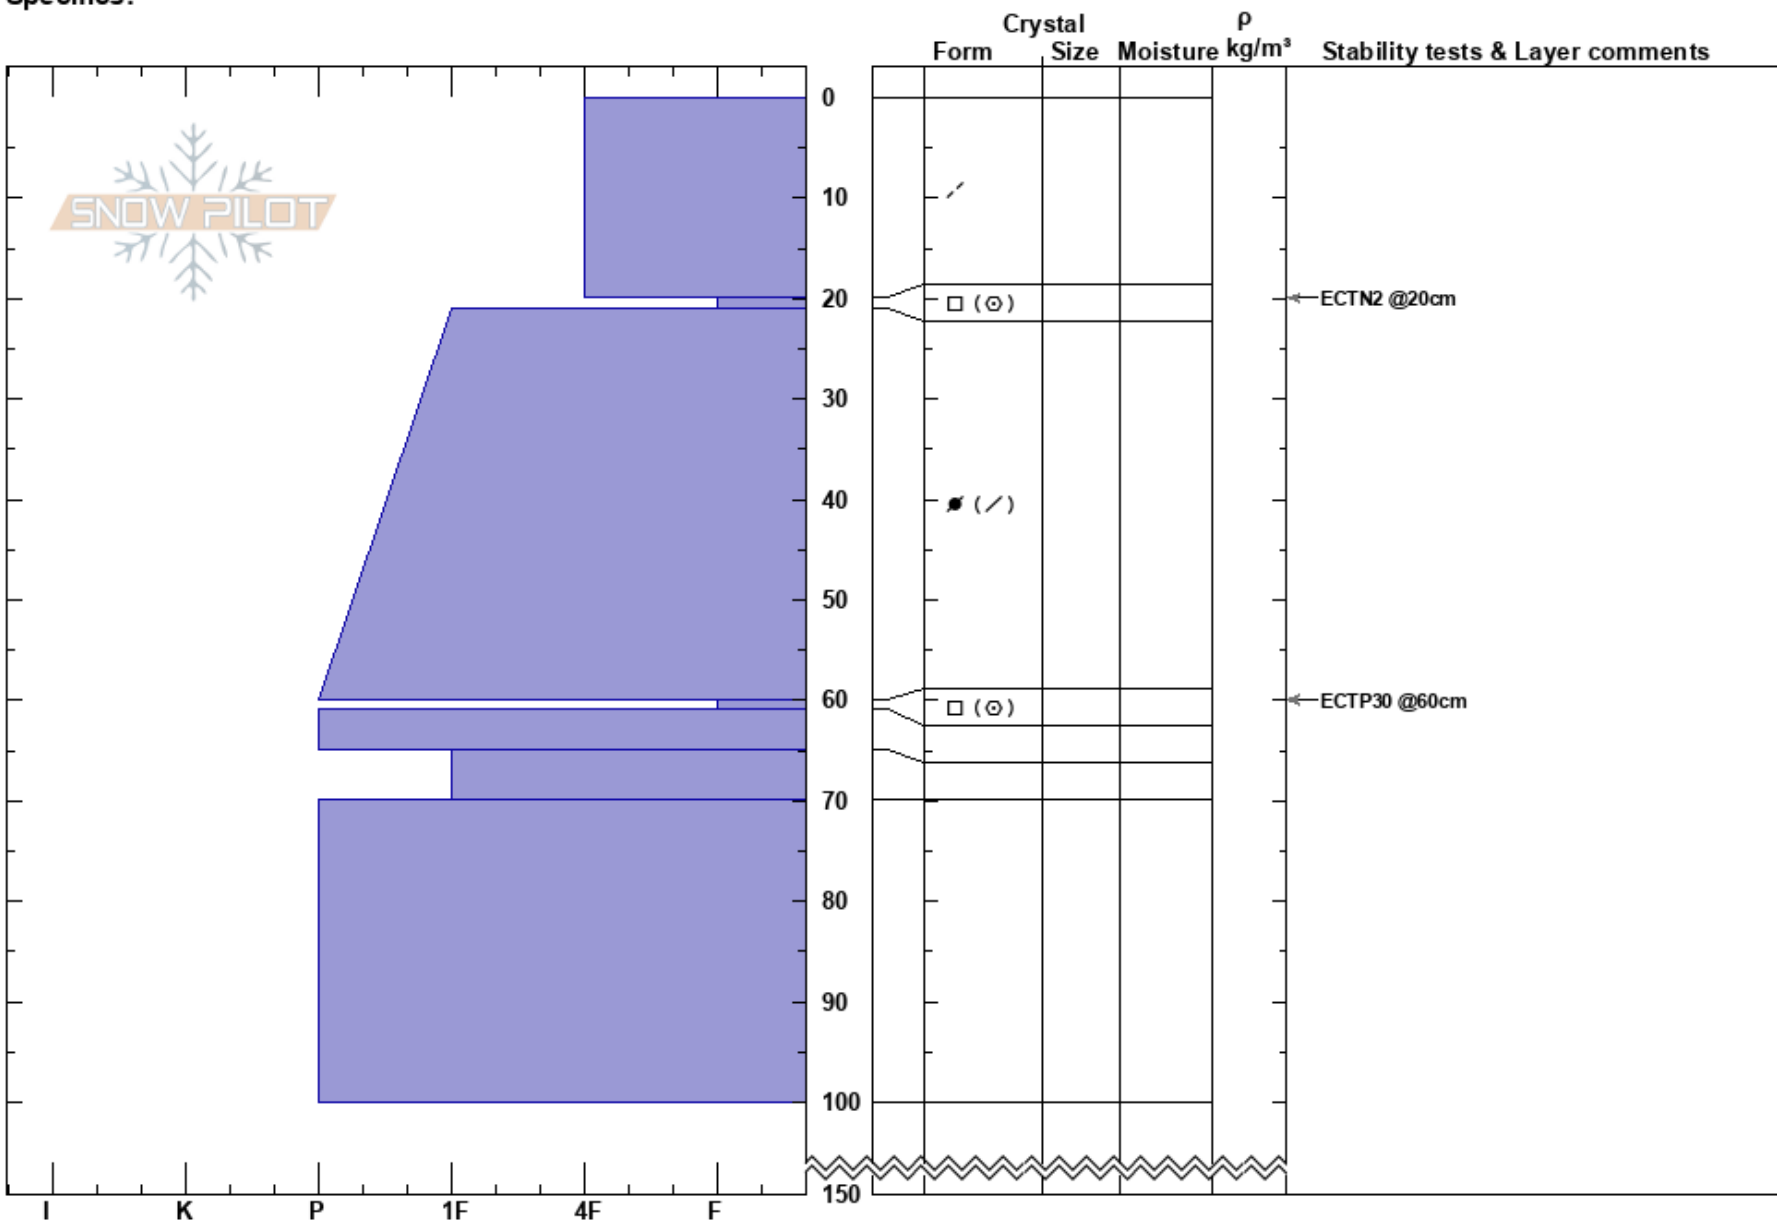

Ransarluspen
Graipesvare
Sweden
Elevation: 790 m
Aspect: NW
Specifics:

Sebastian Wiklund
12/12/2023 - 12:30
Co-ord: 65.17232N, 15.09253E
Slope Angle: 27°
Wind Loading:

Stability: HS: 150
Air Temperature: -10.2°C PF: 20
Sky Cover: BKN PS: 5
Precipitation: NO
Wind: SE Light Breeze
Layer Notes: