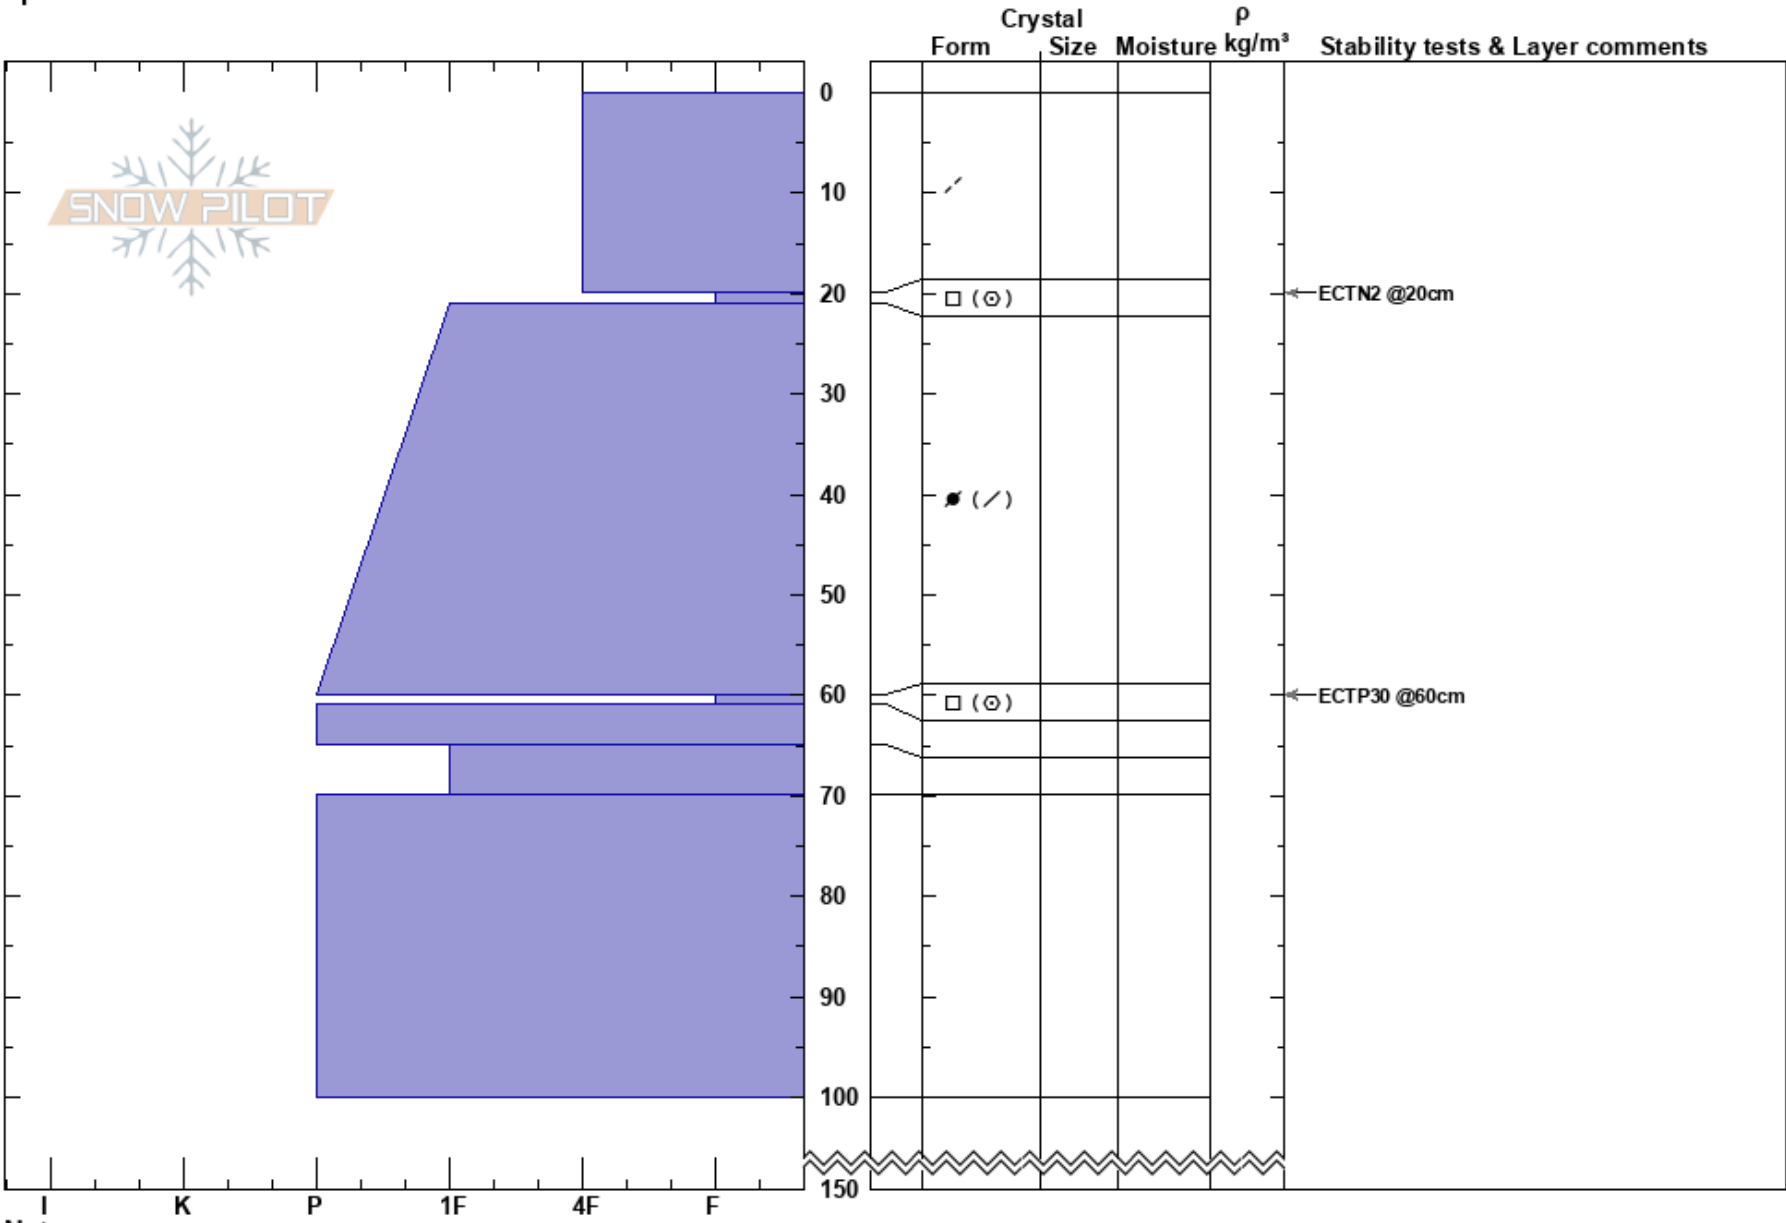

Ransarluspen
 Graipesvare
 Sweden
 Elevation: 790 m
 Aspect: NW
 Specifics:

Sebastian Wiklund
 12/12/2023 - 12:30
 Co-ord: 65.17232N, 15.09253E
 Slope Angle: 27°
 Wind Loading:

Stability:
 Air Temperature: -10.2°C
 Sky Cover: BKN
 Precipitation: NO
 Wind: SE Light Breeze

HS: 150
 PF: 20
 PS: 5

Layer Notes:

Notes: