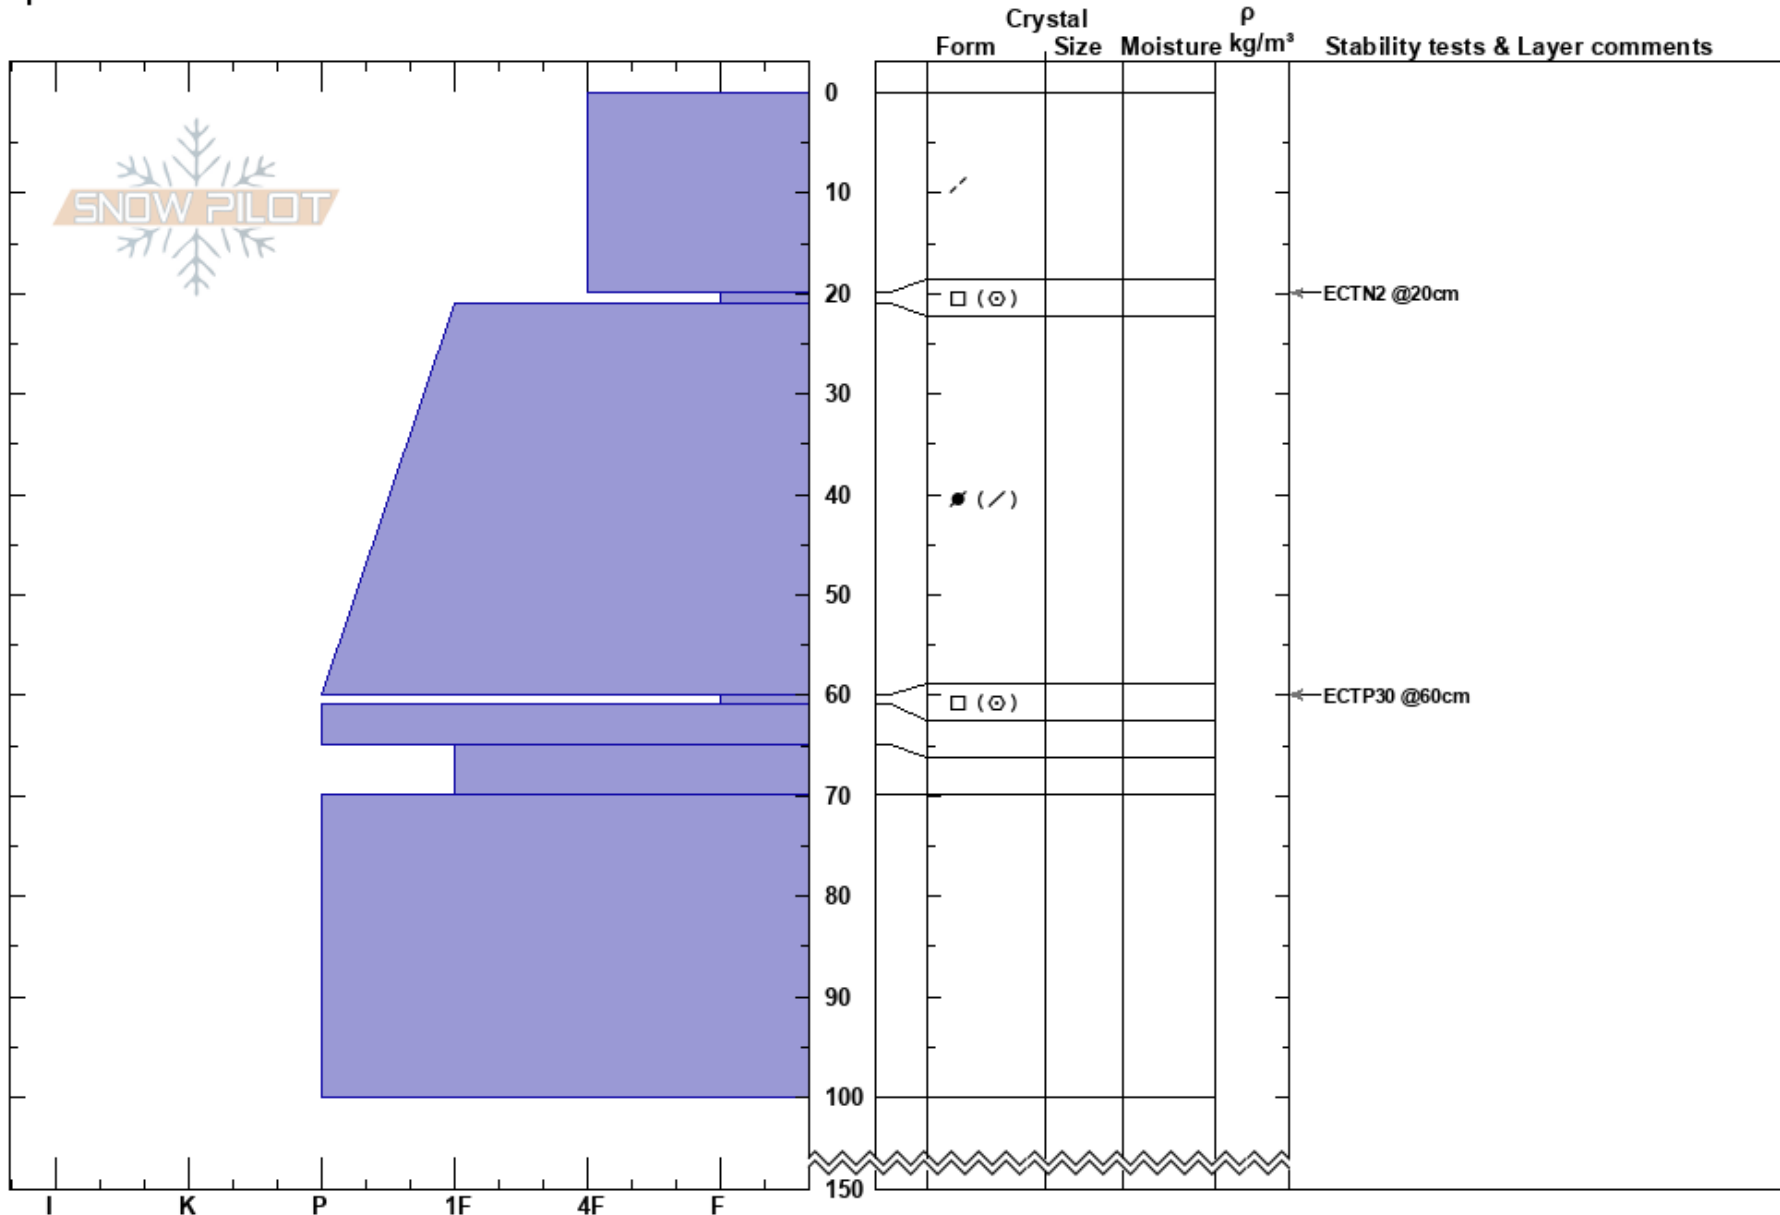

Ransarluspen  
 Graipesvare  
 Sweden  
 Elevation: 790 m  
 Aspect: NW  
 Specifics:

Sebastian Wiklund  
 12/12/2023 - 12:30  
 Co-ord: 65.17232N, 15.09253E  
 Slope Angle: 27°  
 Wind Loading:

Stability:  
 Air Temperature: -10.2°C HS: 150  
 Sky Cover: BKN PF: 20  
 PS: 5  
 Precipitation: NO  
 Wind: SE Light Breeze  
 Layer Notes: