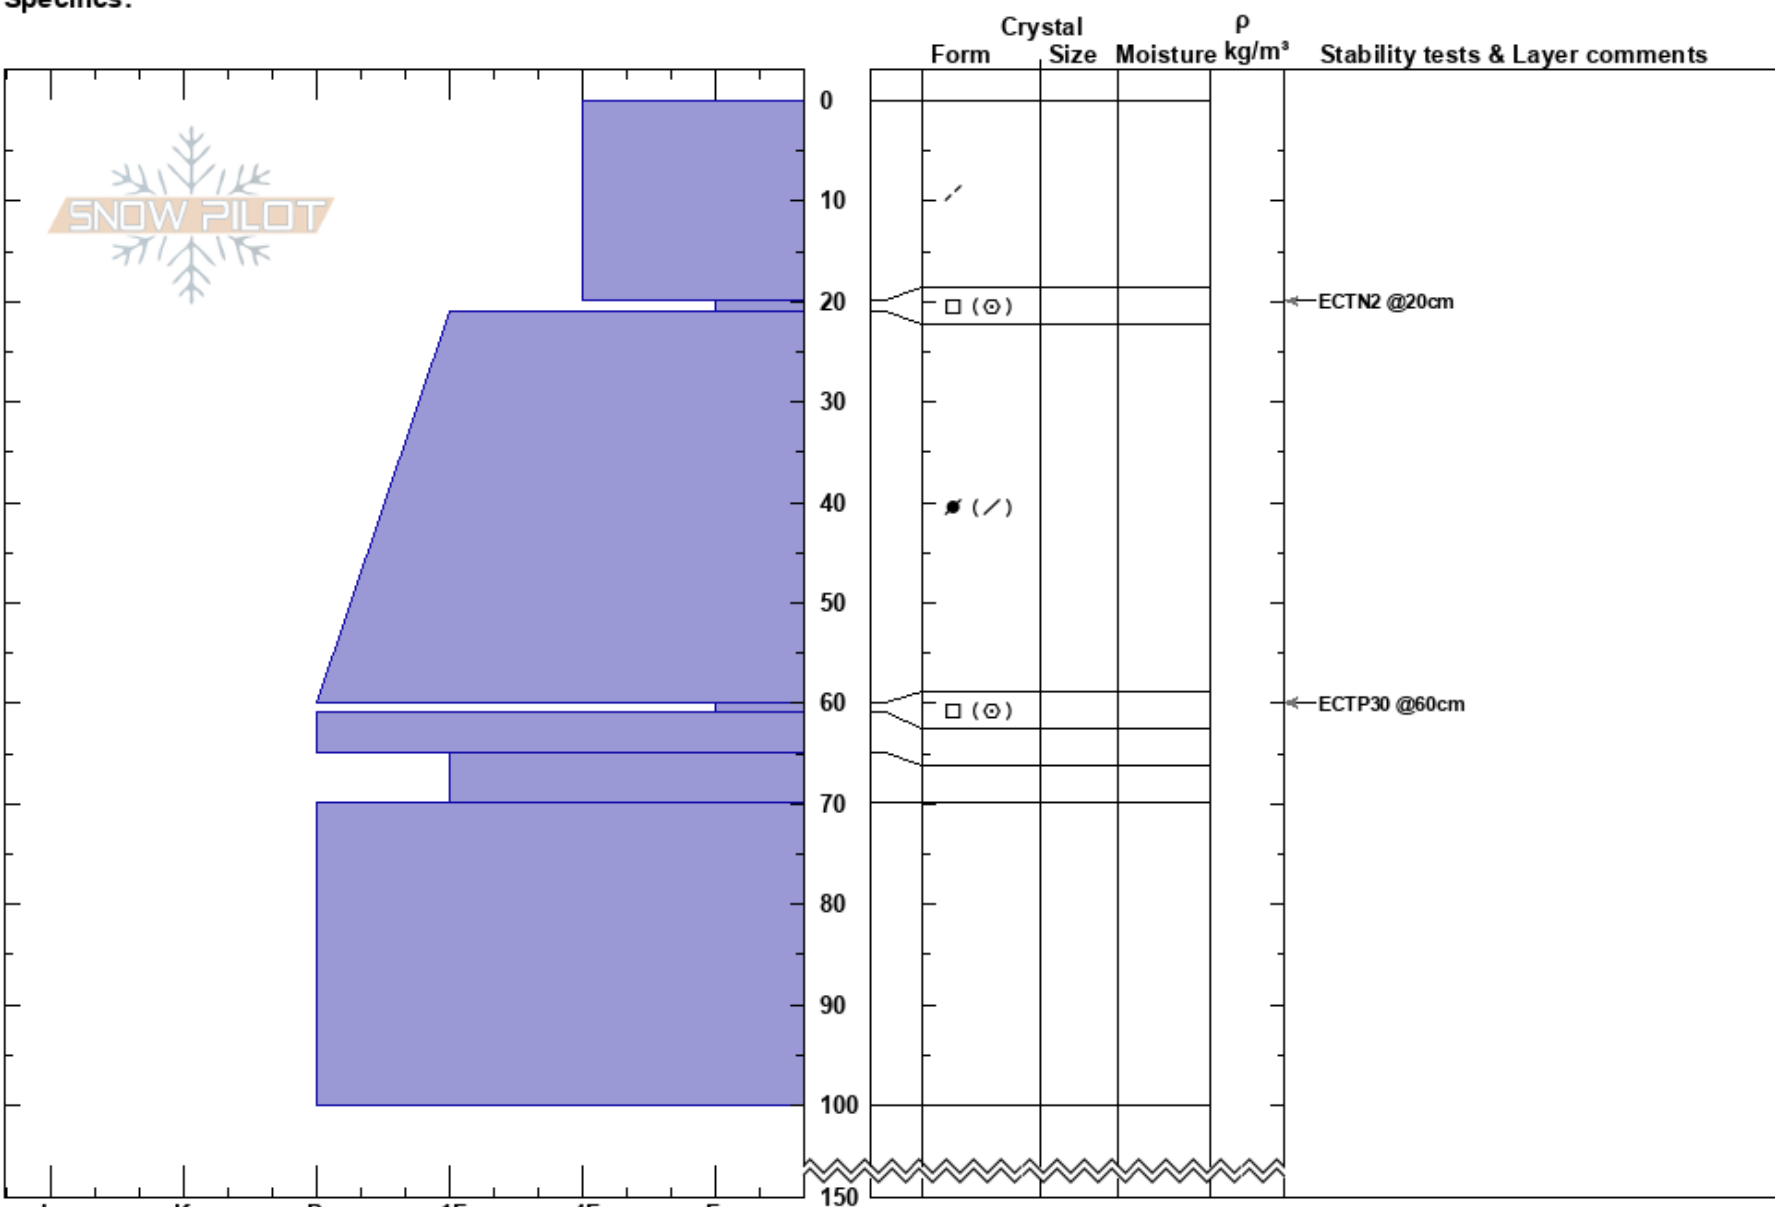

Ransarluspen
Graipesvare
Sweden
Elevation: 790 m
Aspect: NW
Specifics:

Sebastian Wiklund
12/12/2023 - 12:30
Co-ord: 65.17232N, 15.09253E
Slope Angle: 27°
Wind Loading:

Stability: HS: 150
Air Temperature: -10.2°C PF: 20
Sky Cover: BKN PS: 5
Precipitation: NO
Wind: SE Light Breeze
Layer Notes: