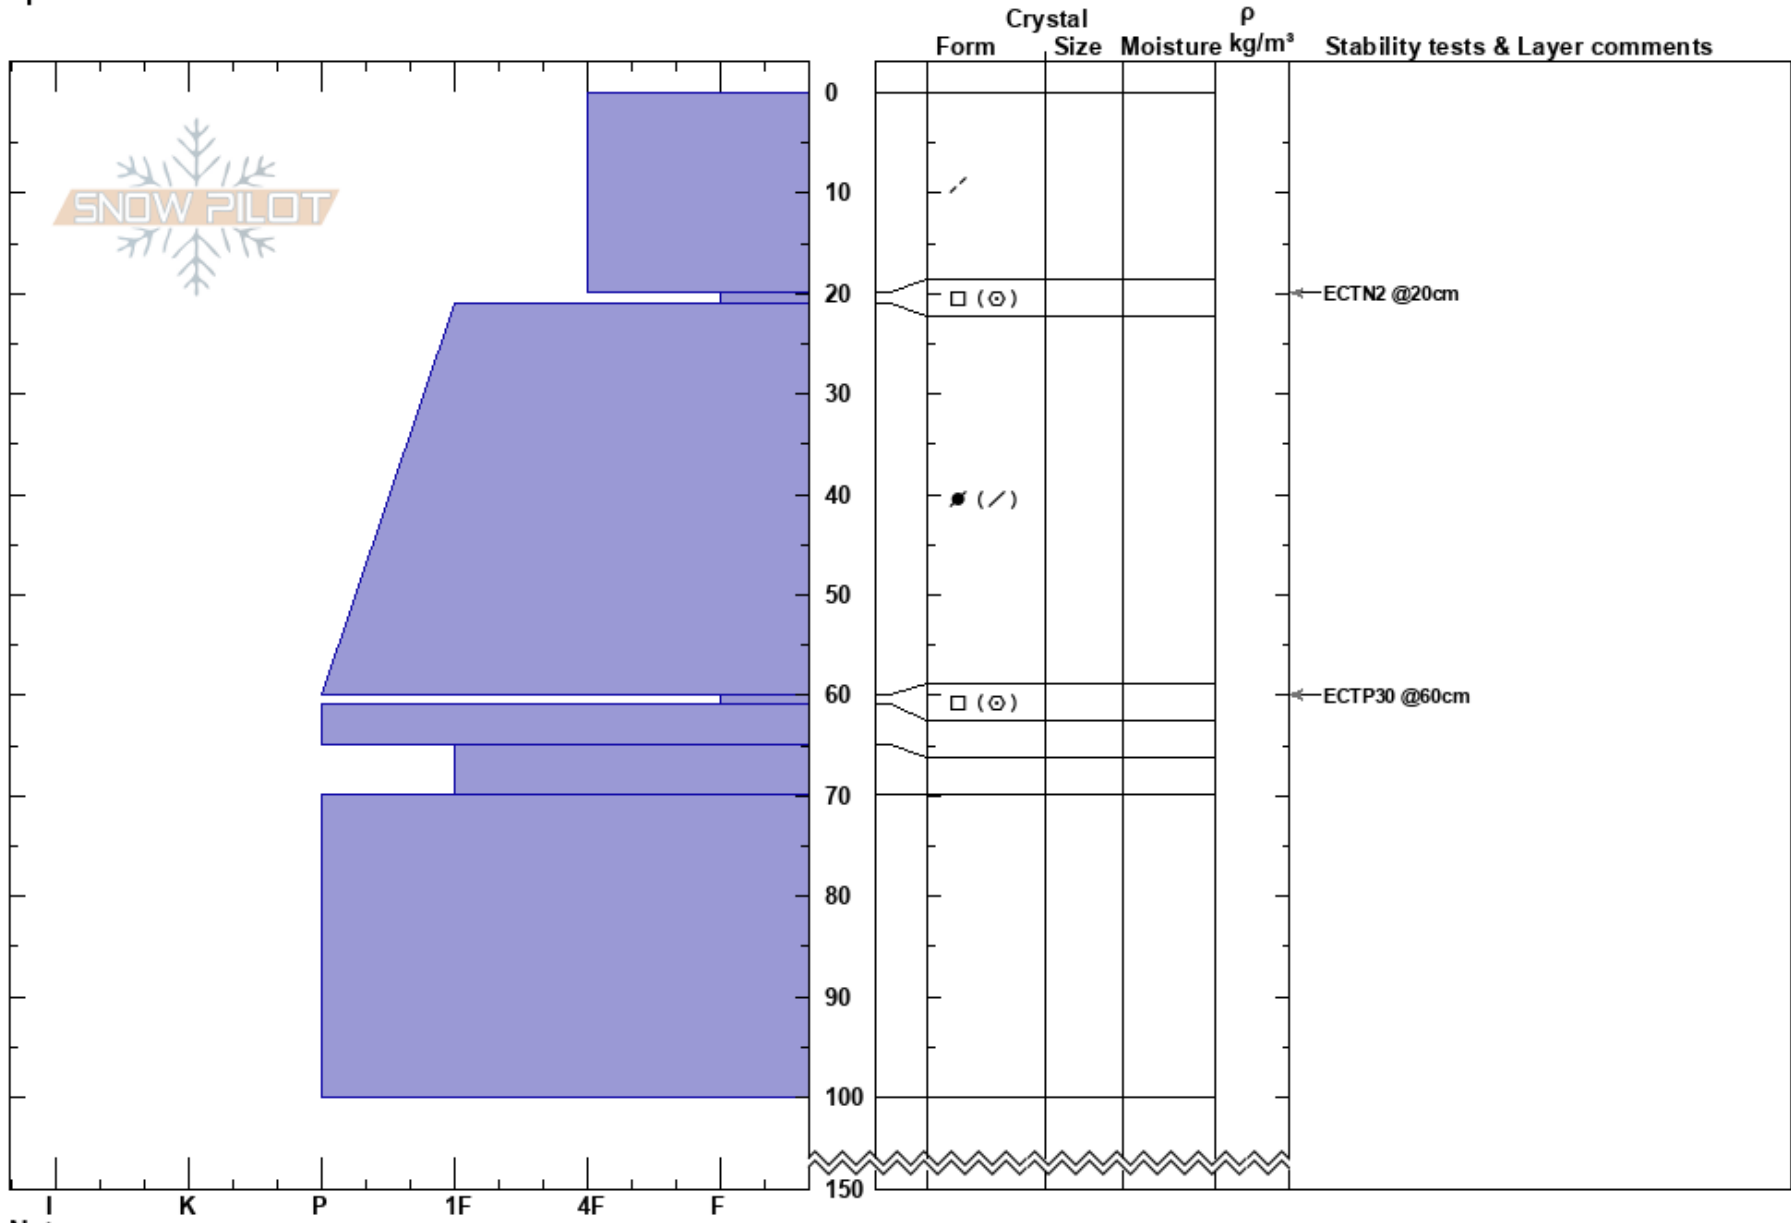

Ransarluspen
 Graipesvare
 Sweden
 Elevation: 790 m
 Aspect: NW
 Specifics:

Sebastian Wiklund
 12/12/2023 - 12:30
 Co-ord: 65.17232N, 15.09253E
 Slope Angle: 27°
 Wind Loading:

Stability:
 Air Temperature: -10.2°C HS: 150
 Sky Cover: BKN PF: 20
 PS: 5
 Precipitation: NO
 Wind: SE Light Breeze
 Layer Notes: